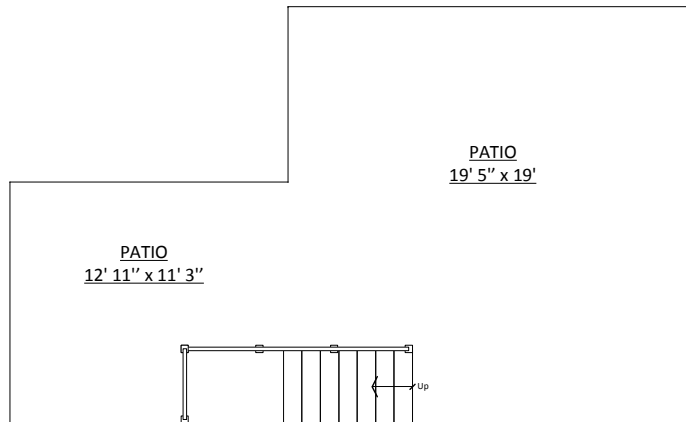

MAIN LEVEL
Floor Area: 1,062 Sq. Ft.