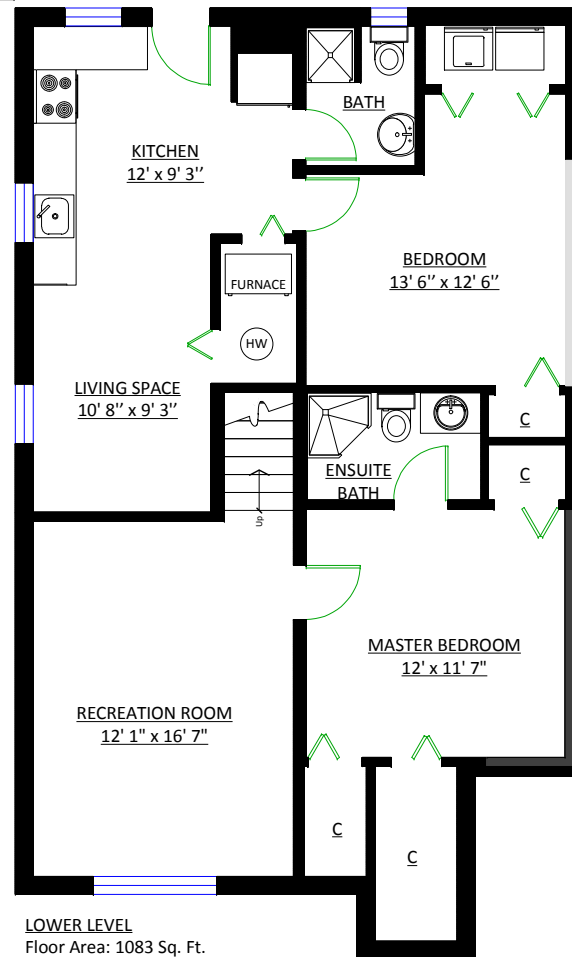

LOWER LEVEL
Floor Area: 1083 Sq. Ft.

**2542 East 28th Avenue,
Vancouver, B.C.**

Totals**

Main Level: 1,062 sq. ft.
Lower Level: 1,083 sq. ft.
Total: 2,145 sq. ft.

Patio: 514 sq. ft.