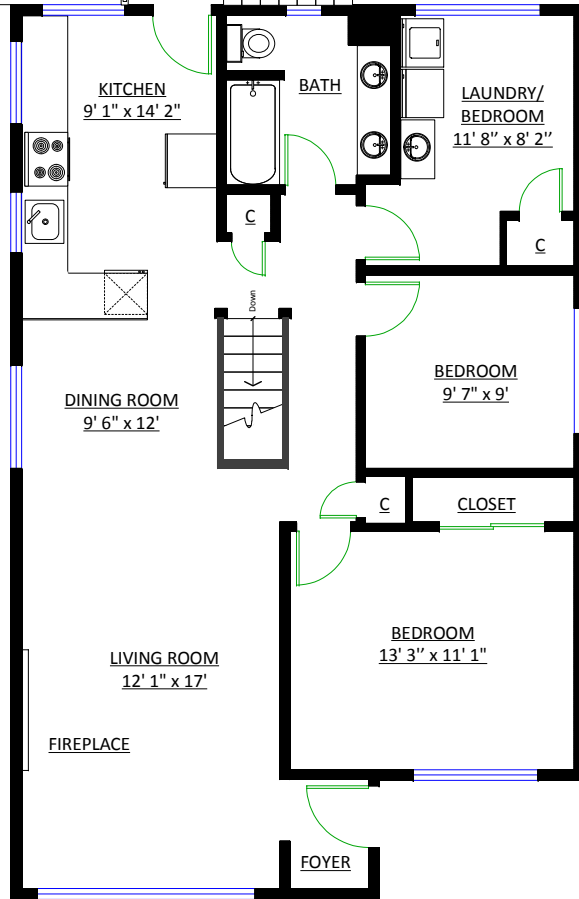

MAIN LEVEL
Floor Area: 1,062 Sq. Ft.