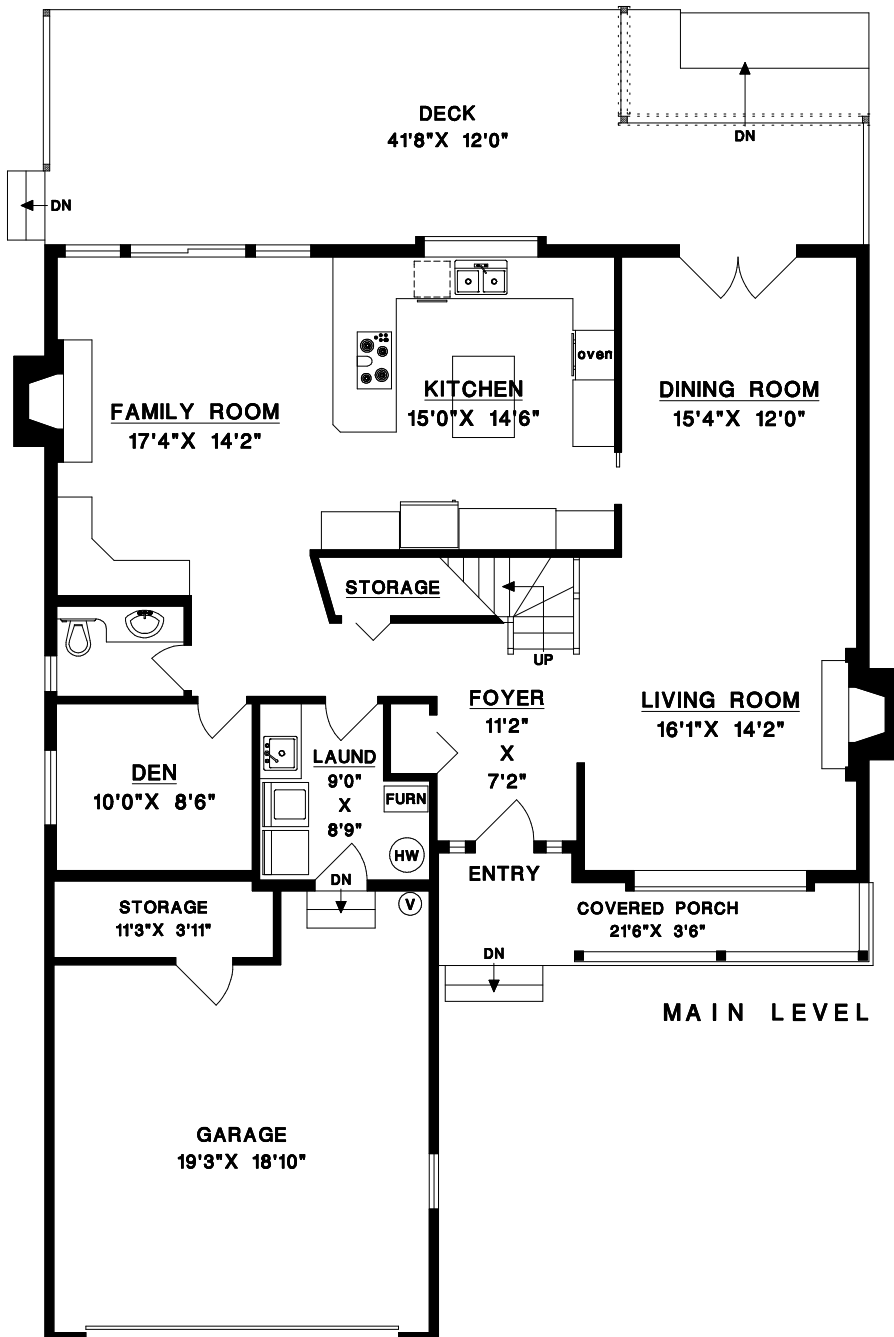

BALANCE GROUP

ALLYSON BROOKE
 MARJ ALLEN
 BRENDA HARRISON
 DEBORAH PHILLIPS
 604.264.6621

UPPER LEVEL

MAIN LEVEL

6655 GAMBA DRIVE
 RICHMOND, BC

MAIN LEVEL	1372 SQFT
UPPER LEVEL	837 SQFT
TOTAL	2209 SQFT

GARAGE	419 SQFT
STORAGE	51 SQFT
DECK	507 SQFT
COVERED PORCH	104 SQFT

MEASURE MASTERS
 RICHMOND/DELTA
 (604) 948-1888
 6655GAMB S118 JAN 30/10