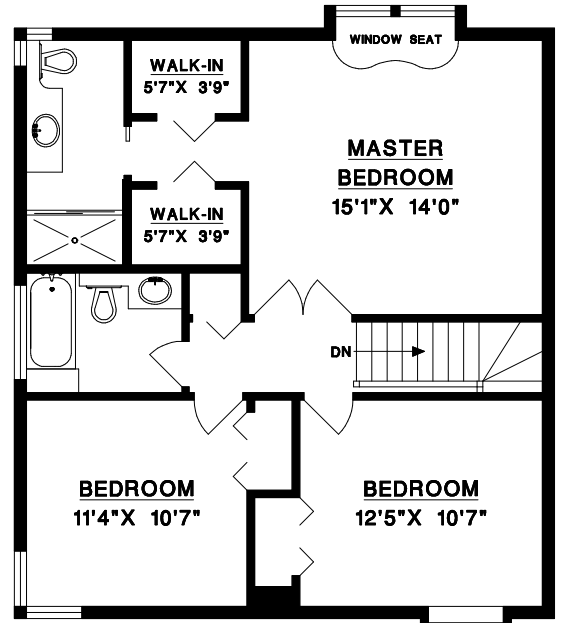

BALANCE GROUP

ALLYSON BROOKE
 MARJ ALLEN
 BRENDA HARRISON
 DEBORAH PHILLIPS
 604.264.6621

UPPER LEVEL

MAIN LEVEL

6655 GAMBA DRIVE
 RICHMOND, BC

MAIN LEVEL	1372 SQFT
UPPER LEVEL	837 SQFT
TOTAL	2209 SQFT

GARAGE	419 SQFT
STORAGE	51 SQFT
DECK	507 SQFT
COVERED PORCH	104 SQFT

MEASURE MASTERS
 RICHMOND/DELTA
 (604) 948-1888
 6655GAMB S118 JAN 30/10