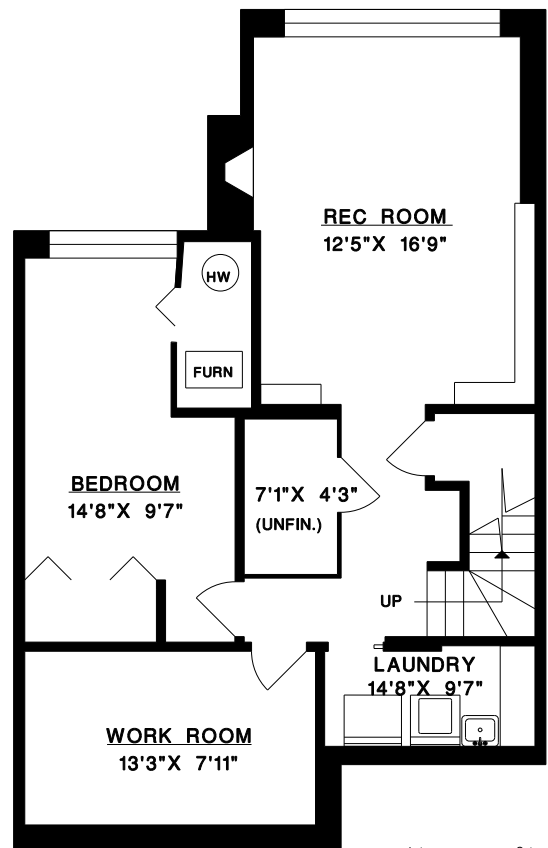

RINA BROWN & CAROL BIELBY

Tel: 604-990-1387

DEXTER ASSOCIATES

863 FREDERICK ROAD
NORTH VANCOUVER

MAIN FLOOR 758 SQ.FT.
UPPER FLOOR 795 SQ.FT.
LOWER FLOOR 662 SQ.FT.

TOTAL 2,215 SQ.FT.
UNFINISHED 79 SQ.FT.

UPPER FLOOR

MAIN FLOOR

LOWER FLOOR