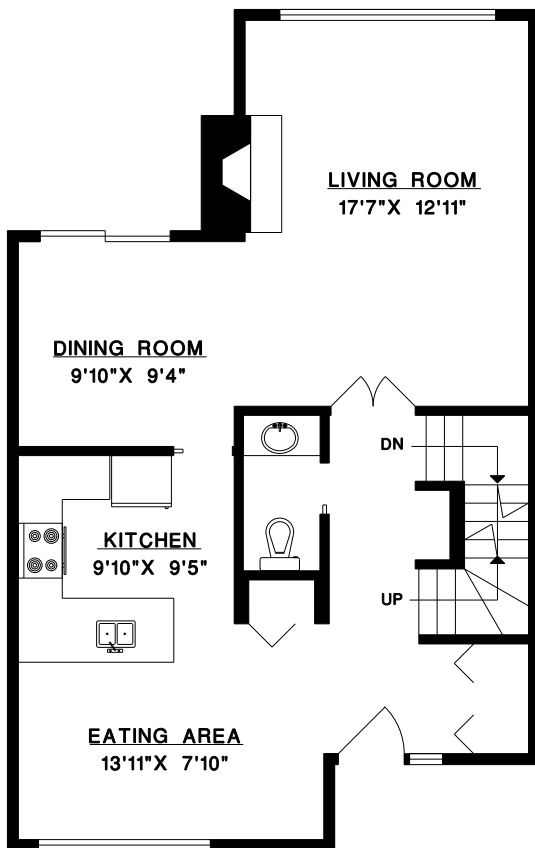

RINA BROWN & CAROL BIELBY

Tel: 604-990-1387

DEXTER ASSOCIATES

863 FREDERICK ROAD
NORTH VANCOUVER

MAIN FLOOR 758 SQ.FT.
UPPER FLOOR 795 SQ.FT.
LOWER FLOOR 662 SQ.FT.

TOTAL 2,215 SQ.FT.
UNFINISHED 79 SQ.FT.

UPPER FLOOR

MAIN FLOOR

LOWER FLOOR