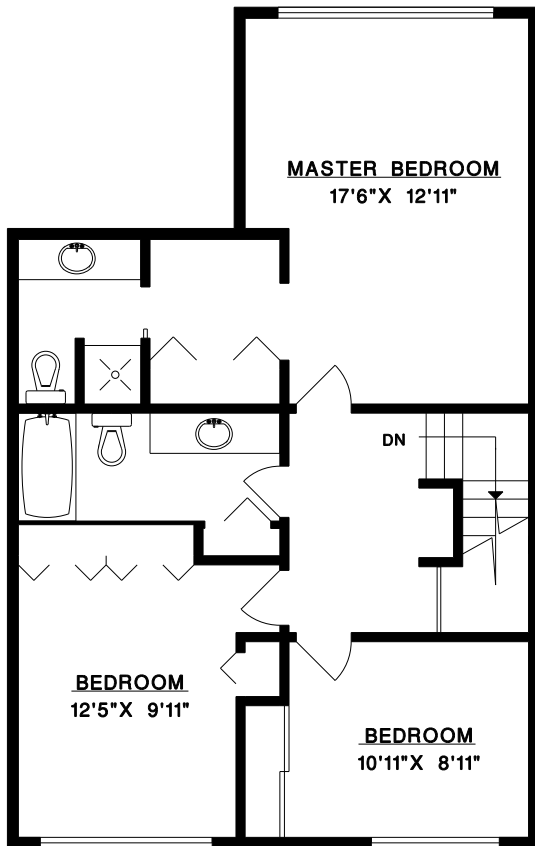

RINA BROWN & CAROL BIELBY

Tel: 604-990-1387

DEXTER ASSOCIATES

863 FREDERICK ROAD
NORTH VANCOUVER

MAIN FLOOR 758 SQ.FT.
UPPER FLOOR 795 SQ.FT.
LOWER FLOOR 662 SQ.FT.

TOTAL 2,215 SQ.FT.
UNFINISHED 79 SQ.FT.

UPPER FLOOR

MAIN FLOOR

LOWER FLOOR