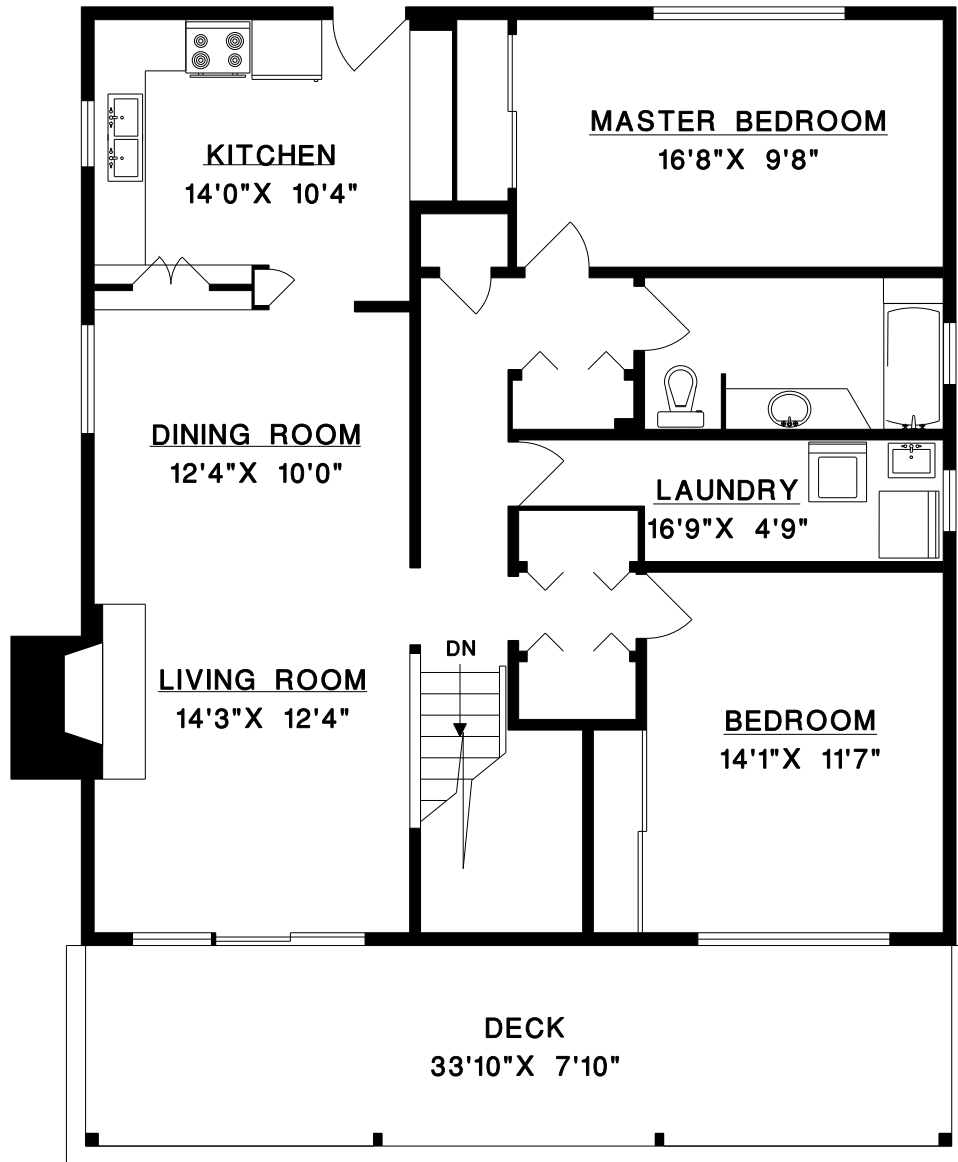

RINA BROWN

Tel: 604-990-1387

D E X T E R A S S O C I A T E S

2035 EASTLEIGH LANE
NORTH VANCOUVER

MAIN FLOOR 1,207 SQ.FT.
LOWER FLOOR 657 SQ.FT.

TOTAL 1,864 SQ.FT.

DECK 304 SQ.FT.

MAIN FLOOR

LOWER FLOOR