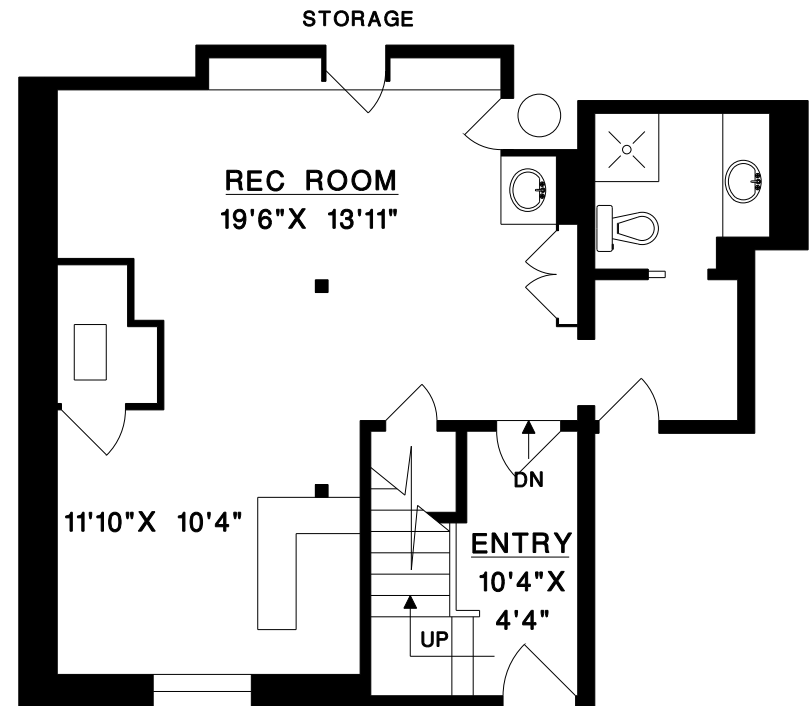

RINA BROWN

Tel: 604-990-1387

D E X T E R A S S O C I A T E S

2035 EASTLEIGH LANE
NORTH VANCOUVER

MAIN FLOOR 1,207 SQ.FT.
LOWER FLOOR 657 SQ.FT.

TOTAL 1,864 SQ.FT.

DECK 304 SQ.FT.

MAIN FLOOR

LOWER FLOOR