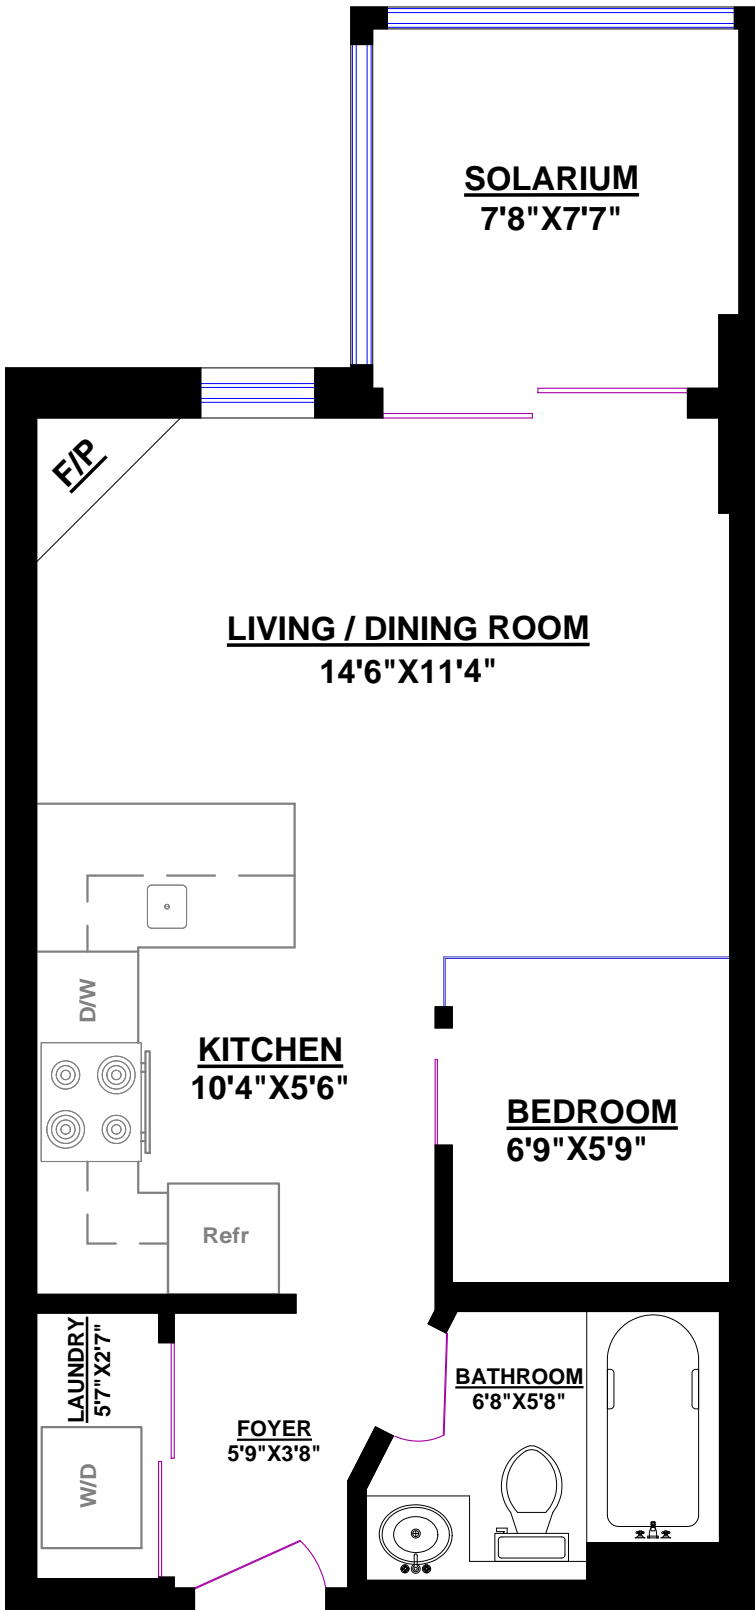

#411-939 HOMER STREET, VANCOUVER

TOTAL*: 458 sq.ft.

* Measured to exterior of walls and to the middle of the common walls
* These measurements are not taken from the Strata Plan.

ENTRANCE