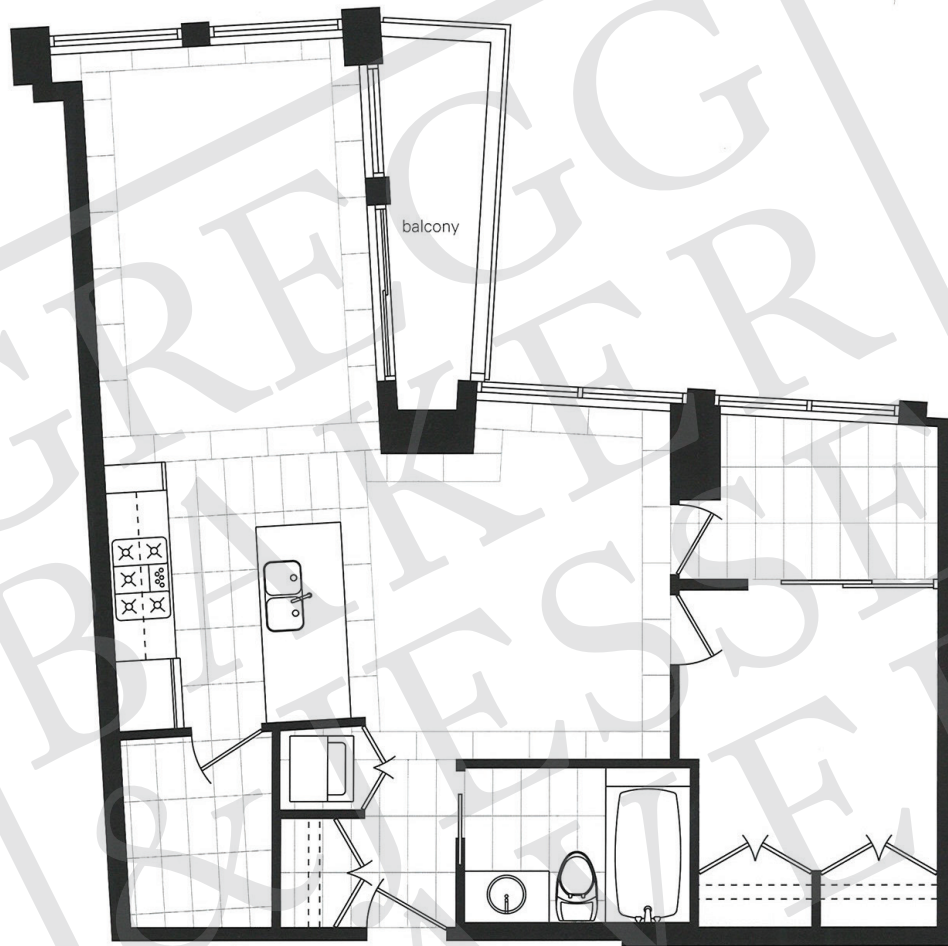

# suite a

1 bedroom and den

718 square feet

levels: 4 - 15

02