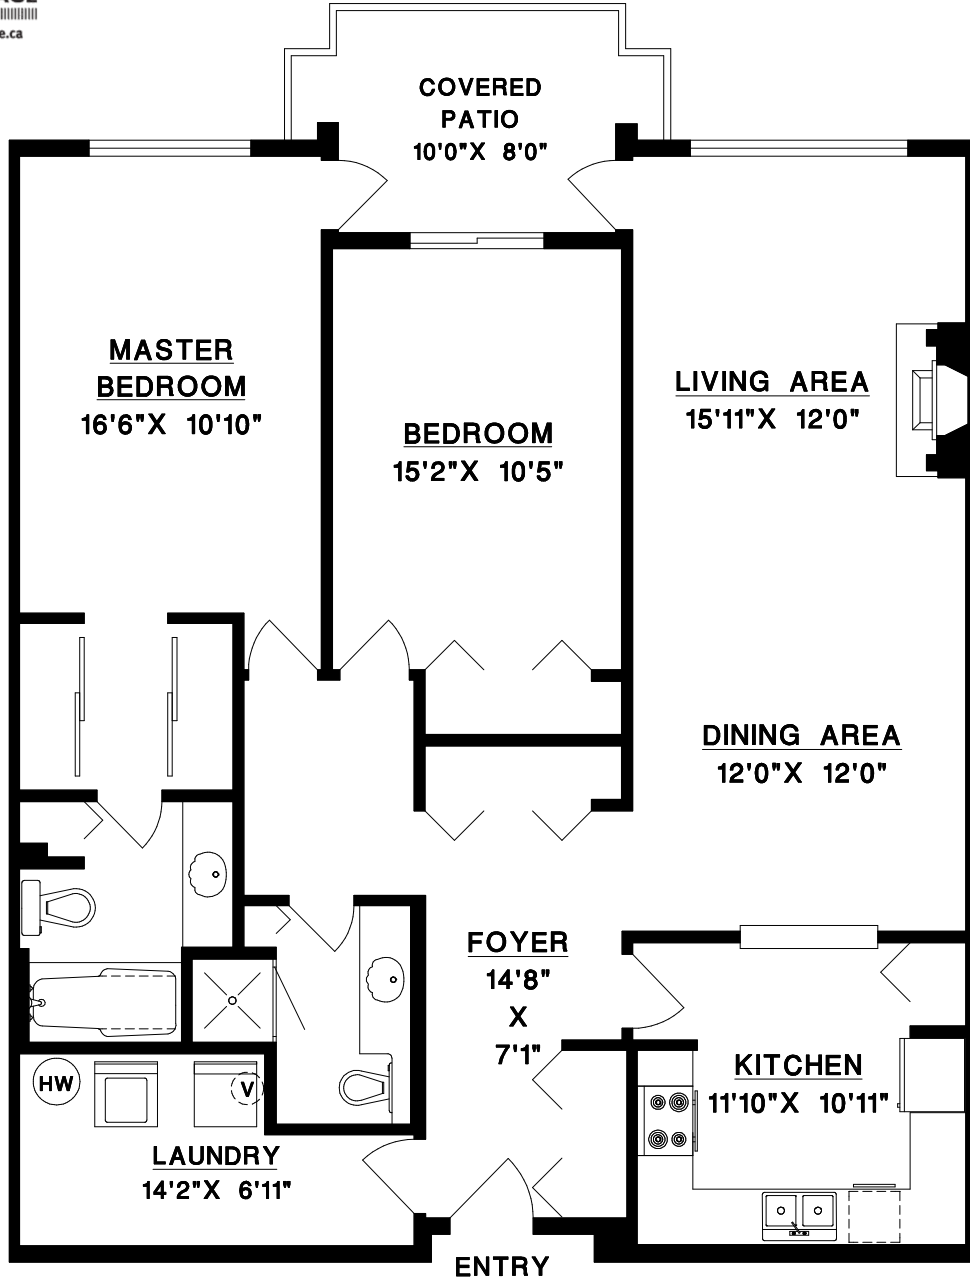

No Sass

Just Class

Regency Realty Ltd.

Sandy Perry

943-7411

www.sandyperry.com

#110 - 1150 54A STREET
TSAWWASSEN, BC

MAIN AREA 1345 SQFT

COVERED PATIO 96 SQFT

NOTE: AREA MEASUREMENT IS TO CENTRE OF ALL WALLS

MEASURE MASTERS
RICHMOND / DELTA
(604) 948-1888

1150#110 S83 NOV 27/09

SCALE