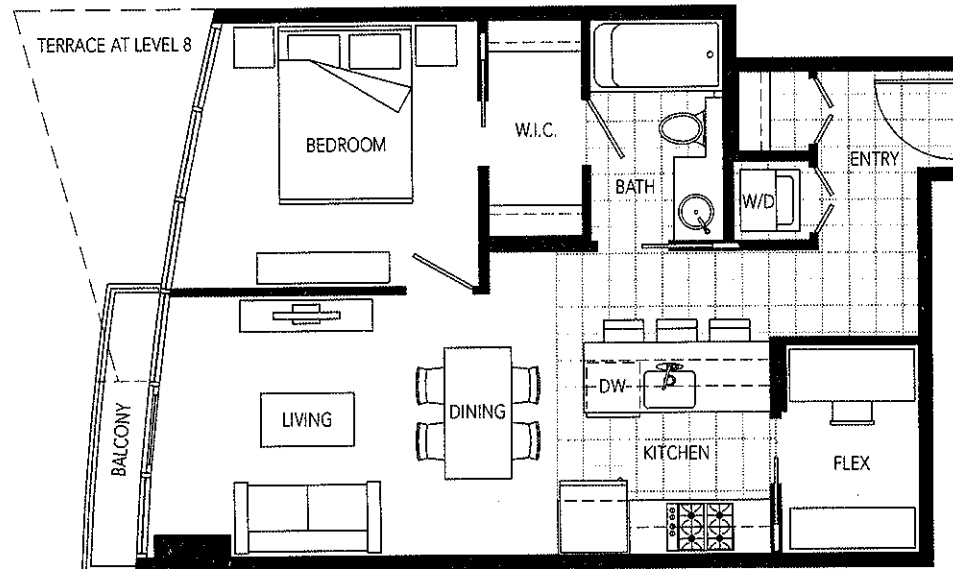

# A

1 BEDROOM + 1 BATH  
586 - 588 SQ. FT

SEYMOUR ST.

FLOORS 9 TO 30

SEYMOUR ST.

FLOOR 8

**CAPITOL**  
RESIDENCES

LIVE OFF ROBSON

Dimensions, sizes, specifications, layouts and materials are approximate only and subject to change without notice. E.&O.E.