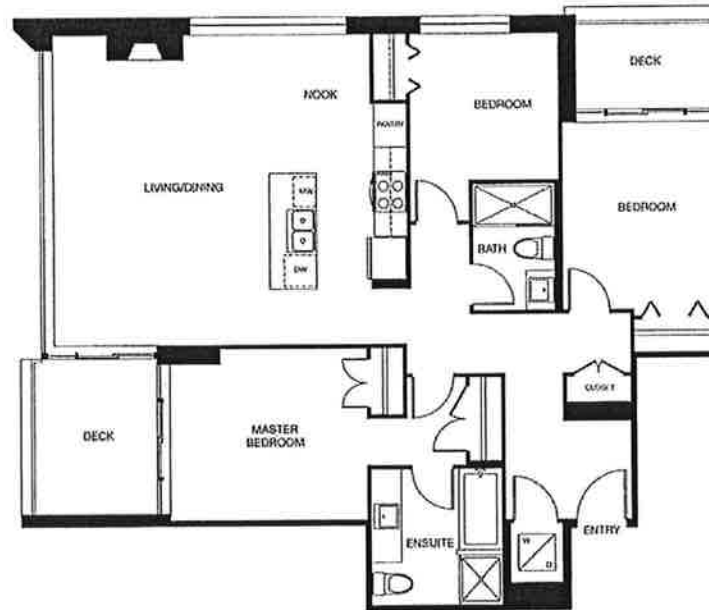

WEST TOWER TYPE J

THREE BEDROOM
APPROX 1160 SQ.FT.

LEVELS 14-15

LAYOUTS ARE NOT TO SCALE AND ARE FOR GENERAL INFORMATION PURPOSES ONLY. ALL SQUARE FOOTAGES, DIMENSIONS AND LAYOUTS ARE APPROXIMATE AND SHOULD NOT BE RELIED UPON. LANDSCAPE PLANS ARE FOR ILLUSTRATIVE PURPOSES ONLY AND ARE SUBJECT TO CHANGE, E. & O.E.