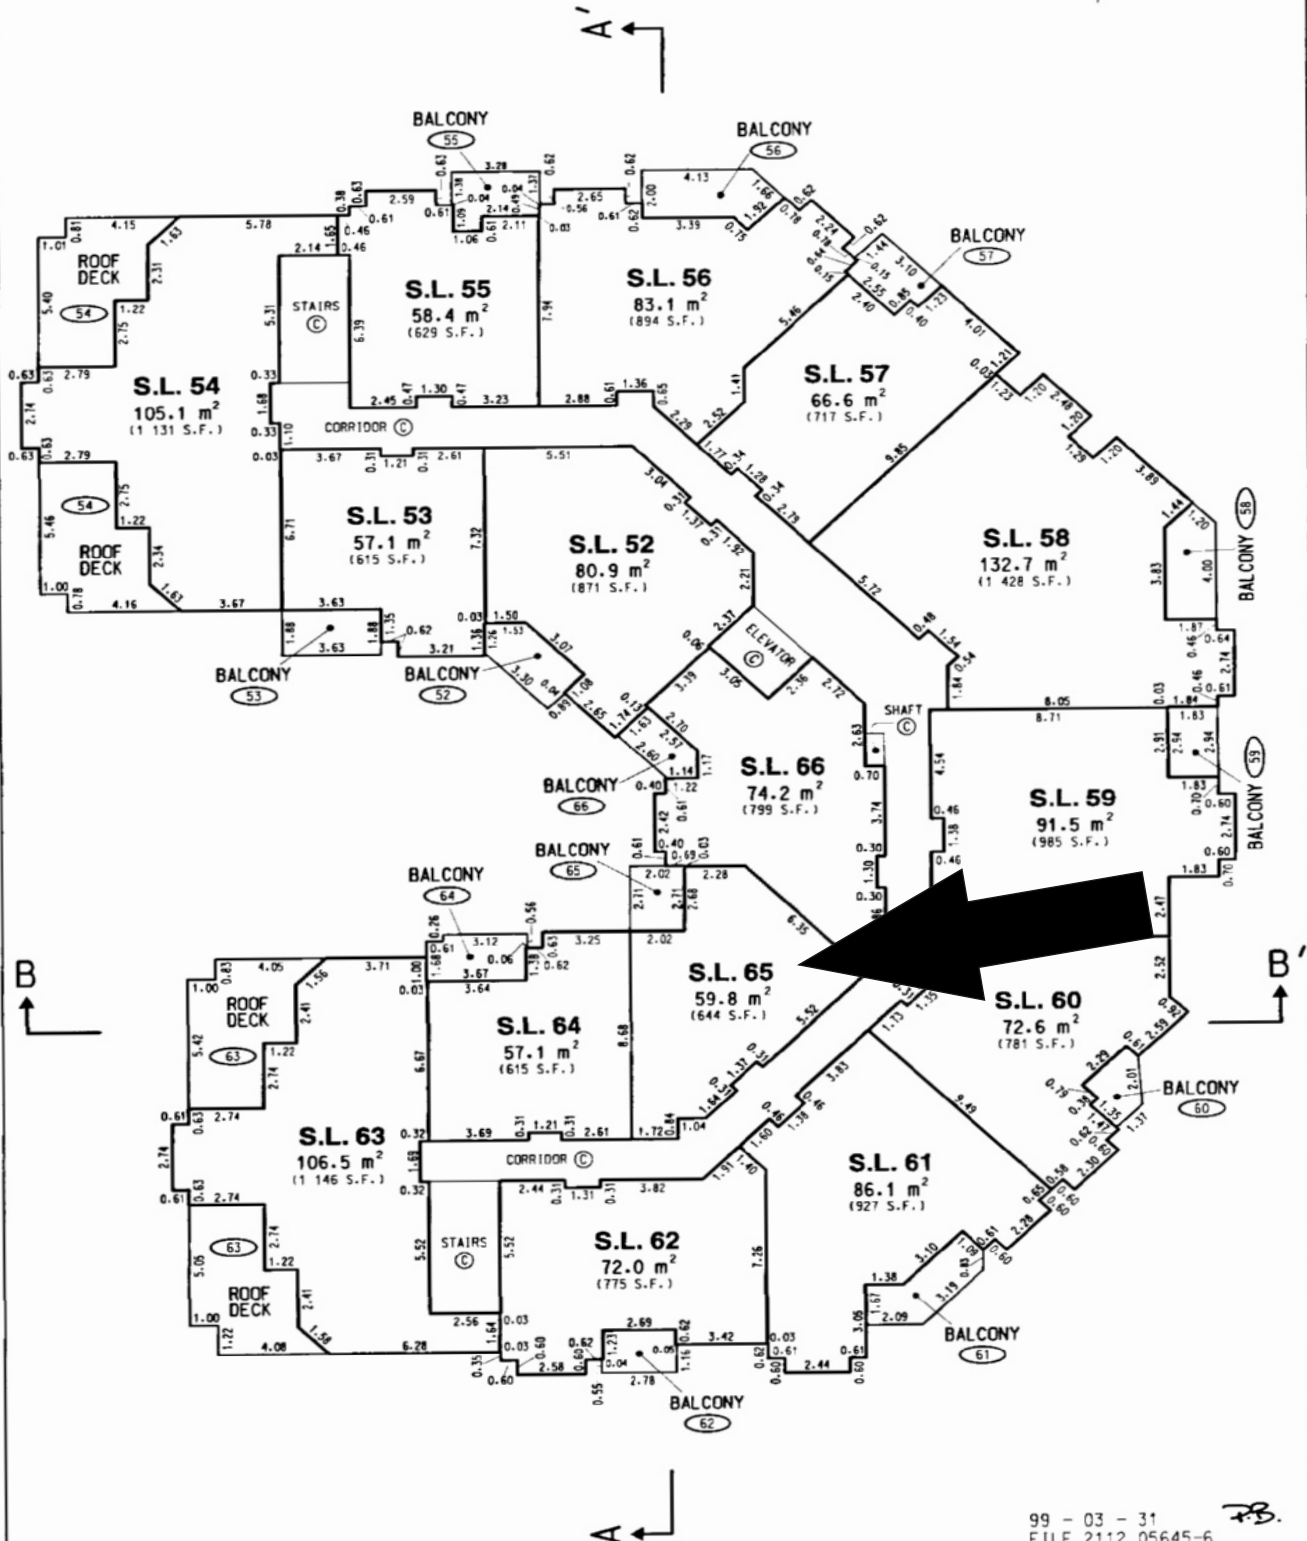

4th FLOOR

STRATA PLAN LMS 3870

SCALE 1:200

(ALL DIMENSIONS ARE IN METRES)

FILED LMS3870 RCV0:1999-04-21 PRINT: 2008-04-09-11.59.37.629706