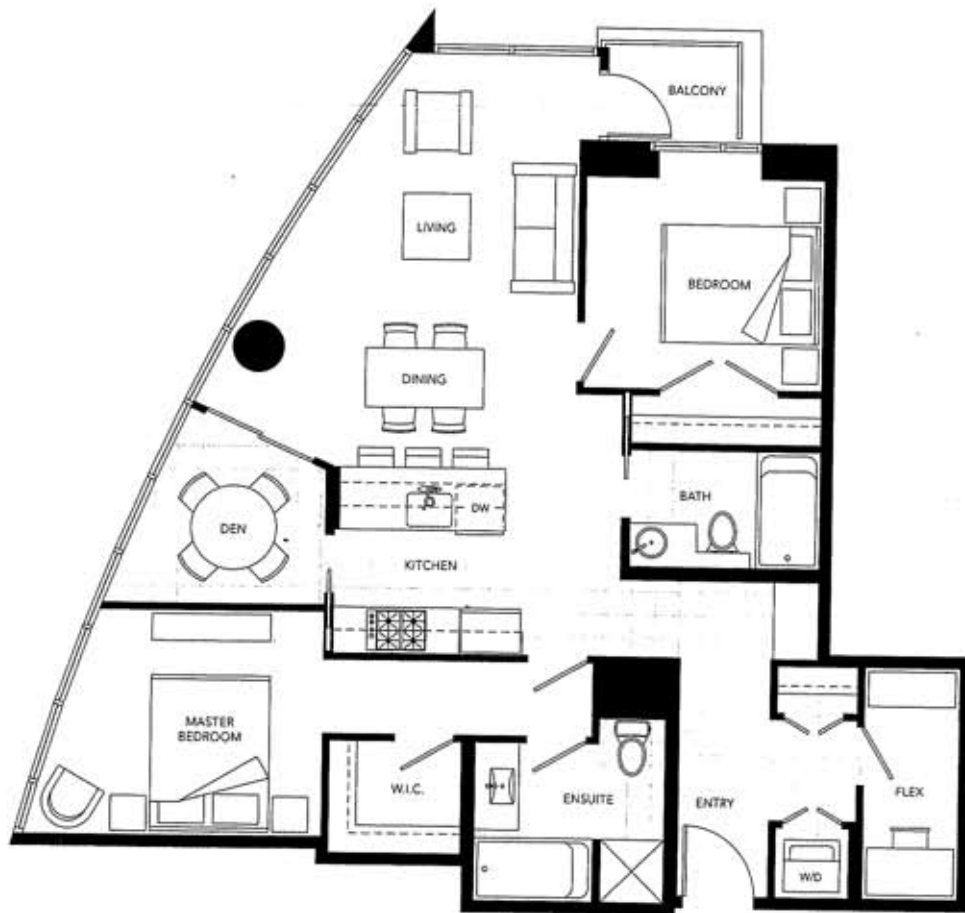

The Capitol Collection

G

2 BEDROOM + DEN + 2 BATH
1004-1005 SQ FT

SEYMOUR ST

FLOOR 37 TO 40

SEYMOUR ST

FLOOR 35 + 36

SEYMOUR ST

FLOORS 31 TO 34

NORTH