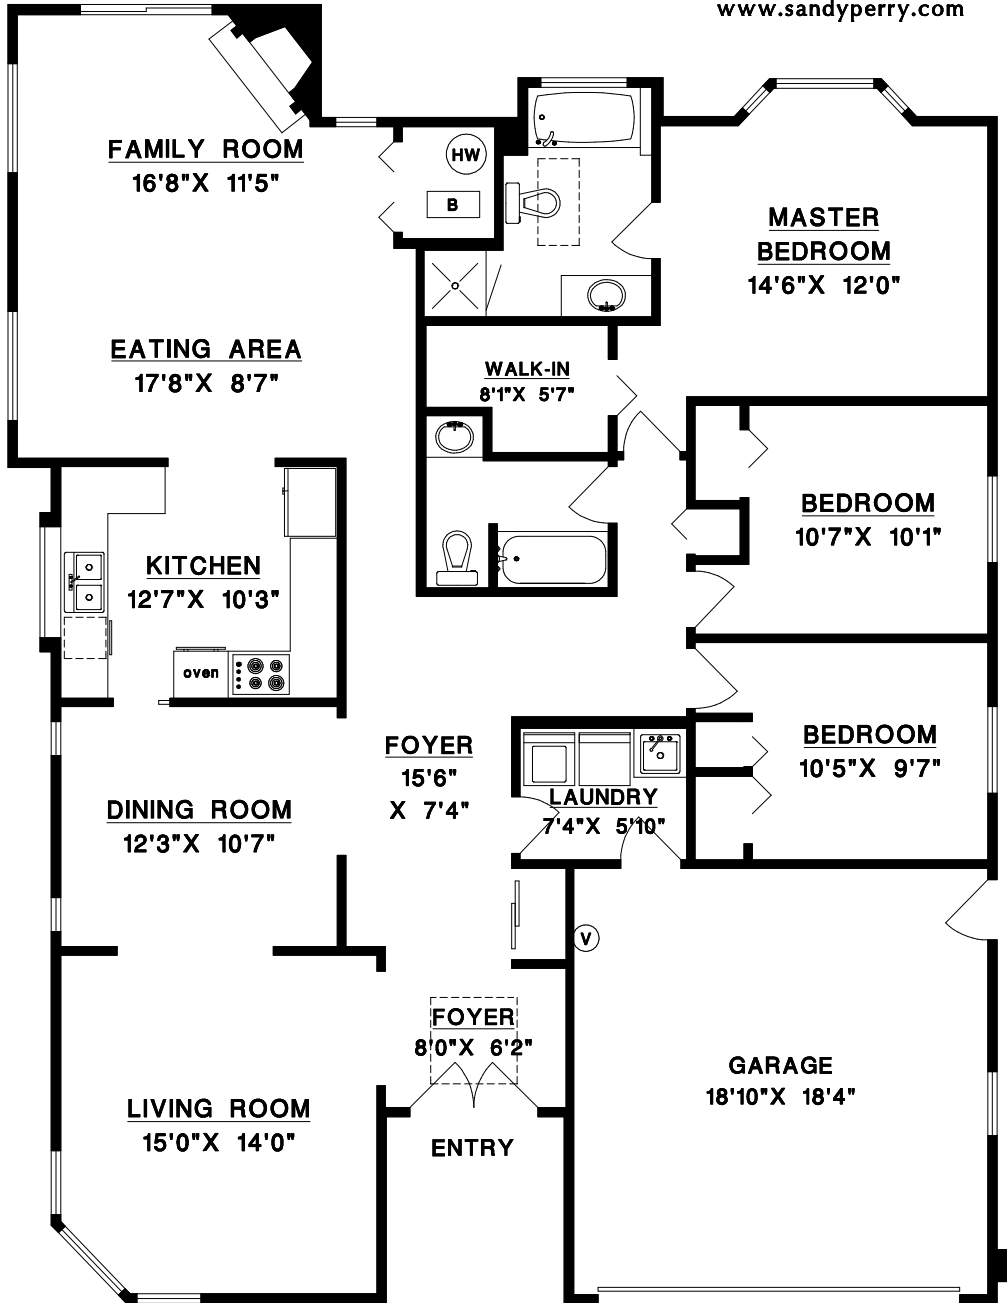

No Fuss.

Regency Realty Ltd.

ROYAL LEPAGE

Sandy Perry

943-7411

www.sandyperry.com

1698 GOLF CLUB DRIVE
TSAWWASSEN, BC

MEASURE MASTERS
RICHMOND / DELTA
(604) 948-1888
1698 GOLF S102 SEP 5 / 08

MAIN AREA* 1885 SQFT

GARAGE 365 SQFT

* INCLUDES UNFINISHED BOILER ROOM (22 SQFT)