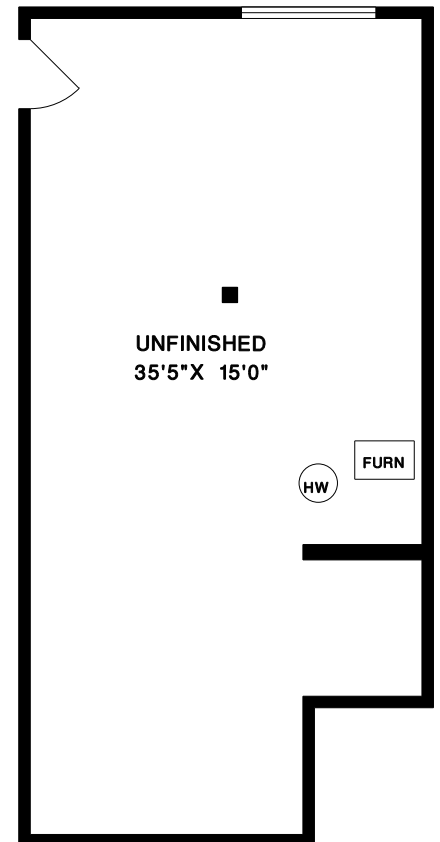

RINA BROWN & CAROL BIELBY

Tel: 604-990-1387

D E X T E R A S S O C I A T E S

**691 WILDING PLACE
NORTH VANCOUVER**

MAIN FLOOR 1,083 SQ.FT.
UPPER FLOOR 658 SQ.FT.

TOTAL 1,741 SQ.FT.

LOWER FLOOR 625 SQ.FT.
GARAGE 381 SQ.FT.

UPPER FLOOR

MAIN FLOOR

LOWER FLOOR