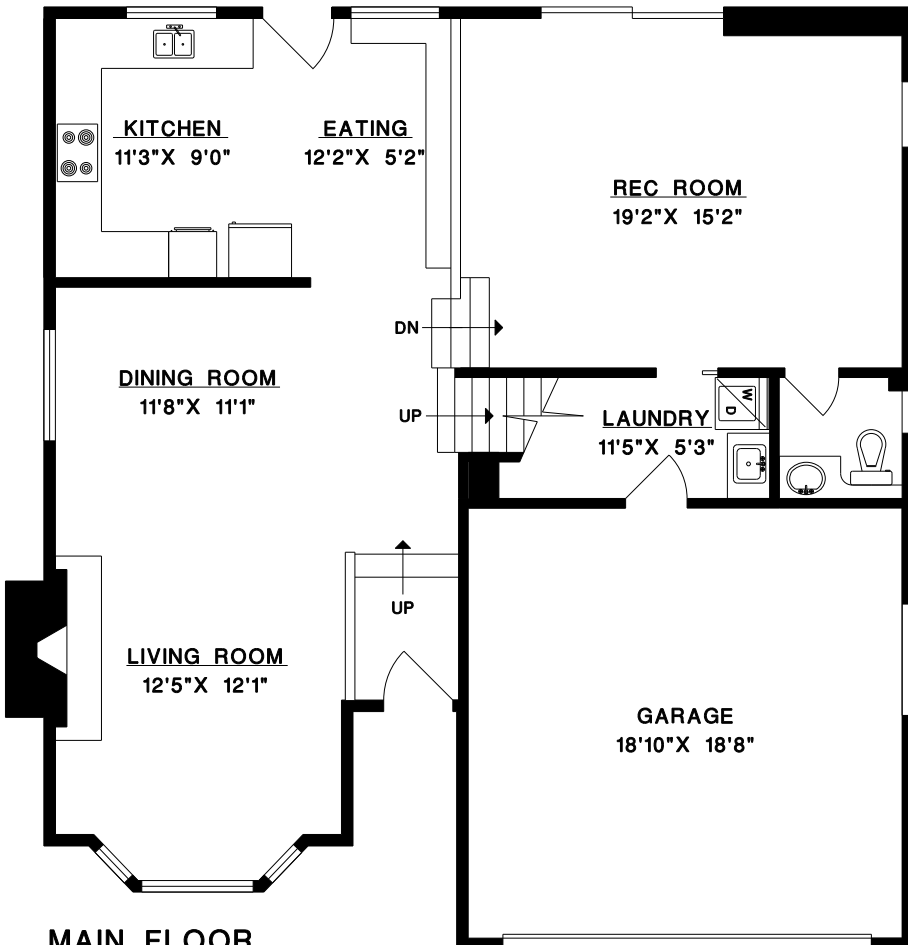

RINA BROWN & CAROL BIELBY

Tel: 604-990-1387

D E X T E R A S S O C I A T E S

**691 WILDING PLACE
NORTH VANCOUVER**

MAIN FLOOR 1,083 SQ.FT.
UPPER FLOOR 658 SQ.FT.

TOTAL 1,741 SQ.FT.

LOWER FLOOR 625 SQ.FT.
GARAGE 381 SQ.FT.

UPPER FLOOR

MAIN FLOOR

LOWER FLOOR