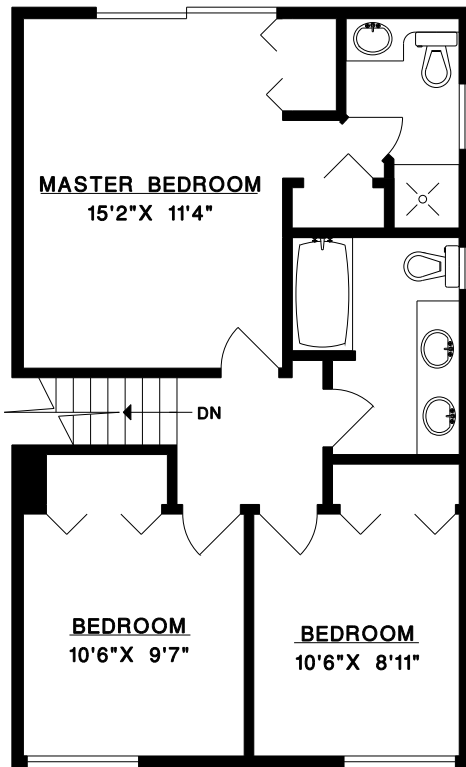

RINA BROWN & CAROL BIELBY

Tel: 604-990-1387

D E X T E R A S S O C I A T E S

**691 WILDING PLACE
NORTH VANCOUVER**

MAIN FLOOR 1,083 SQ.FT.
UPPER FLOOR 658 SQ.FT.

TOTAL 1,741 SQ.FT.

LOWER FLOOR 625 SQ.FT.
GARAGE 381 SQ.FT.

UPPER FLOOR

MAIN FLOOR

LOWER FLOOR