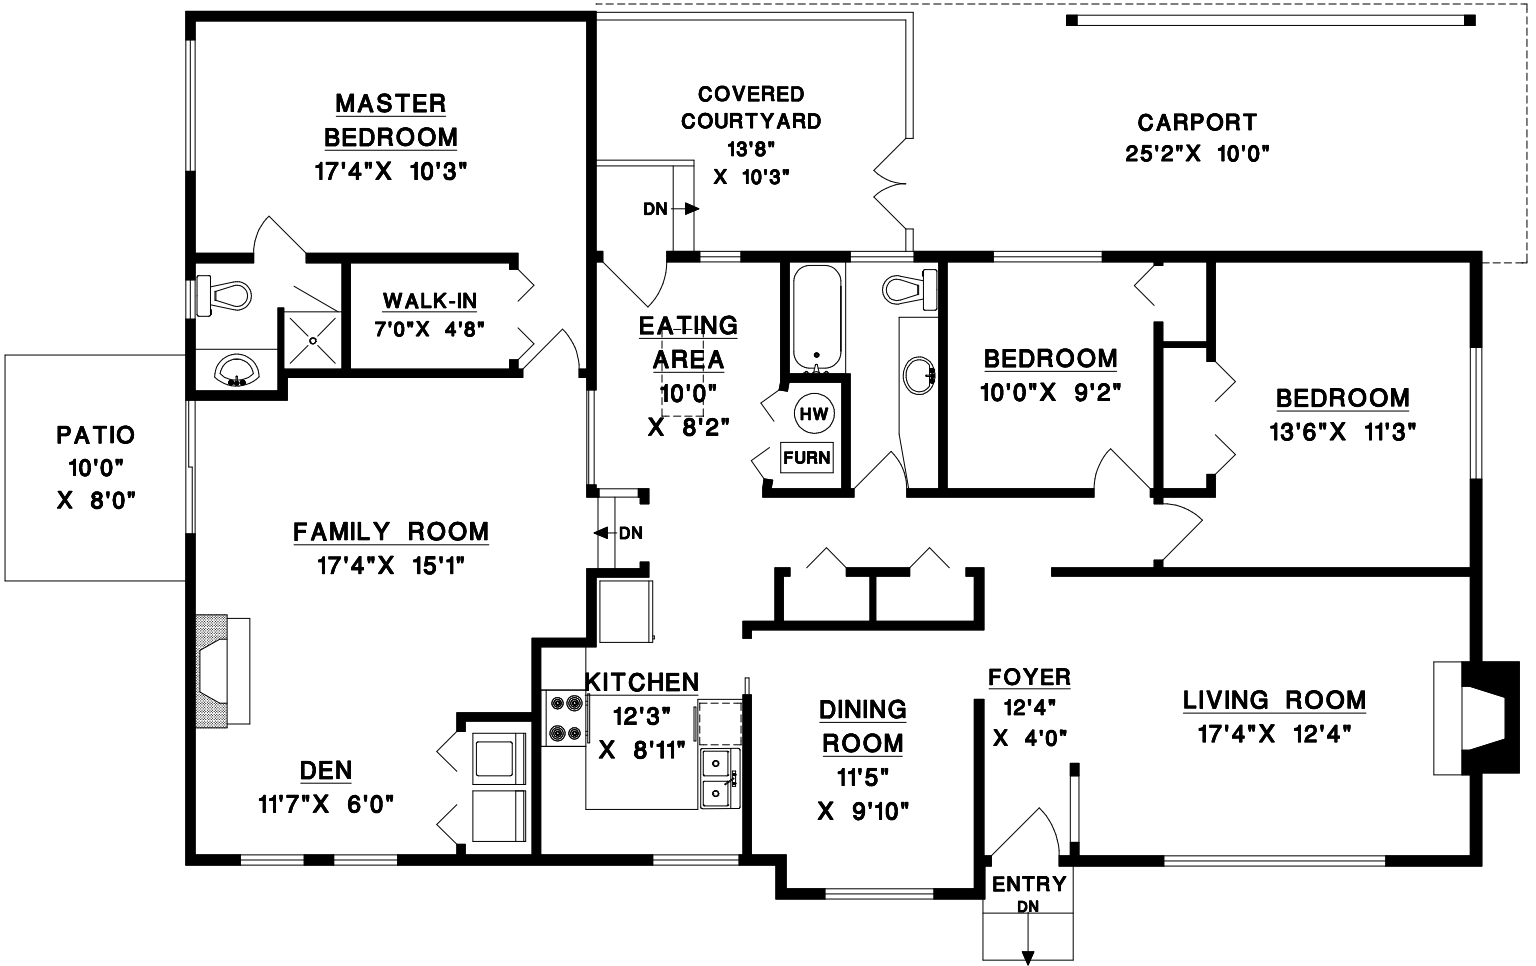

Regency Realty Ltd.

Sandy Perry
943-7411

www.sandyperry.com

1166 - 50B STREET
TSAWWASSEN, BC

MAIN AREA 1767 SQFT

CARPORT	263	SQFT
COV'D COURTYARD	149	SQFT
PATIO	80	SQFT

MEASURE MASTERS™
RICHMOND/DELTA
(604) 948-1888
1166 - 50B S102 OCT 16/08