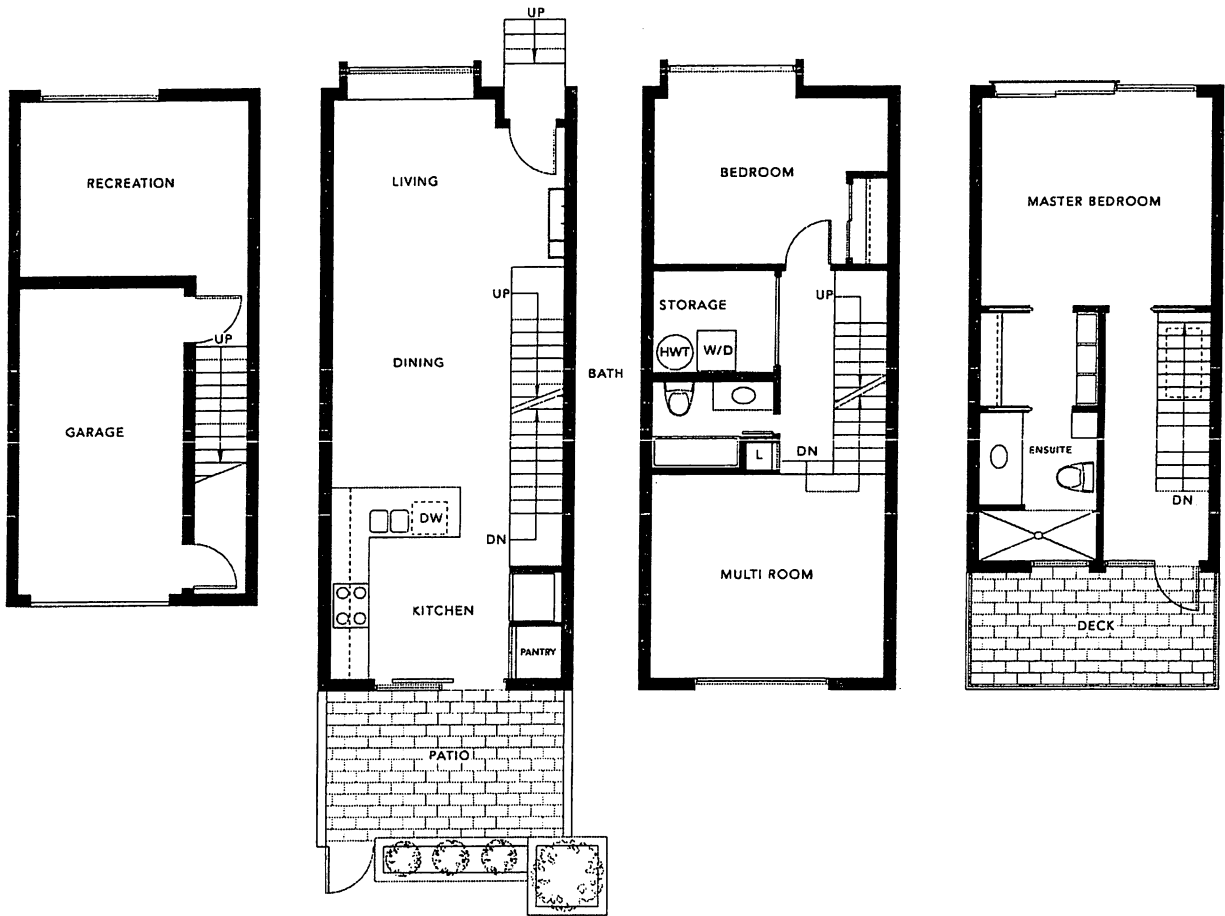

# UNIT 1 - 9

2 BEDROOM + MULTIROOM + RECREATION ROOM, 2 FULL BATH  
1572 SQ. FT.

## canvas

LUXURY. MODERN. KITSILANO.

# UNIT 10 - 15

2 BEDROOM + MULTIROOM, 2 FULL BATH  
1410 SQ FT

## MAIN BATHROOM

- Designer selected large format porcelain tiled flooring
- Tiled walls
- Impressive quartz countertop
- Floating wood vanity cabinet with under-lit
- Luxurious full size soaker tub and shower combination
- Toto one piece toilet
- Polished chrome diverter tub spout and showerhead and wall arm
- Counter size mirror with two inch wood frame
- Recessed pot lighting