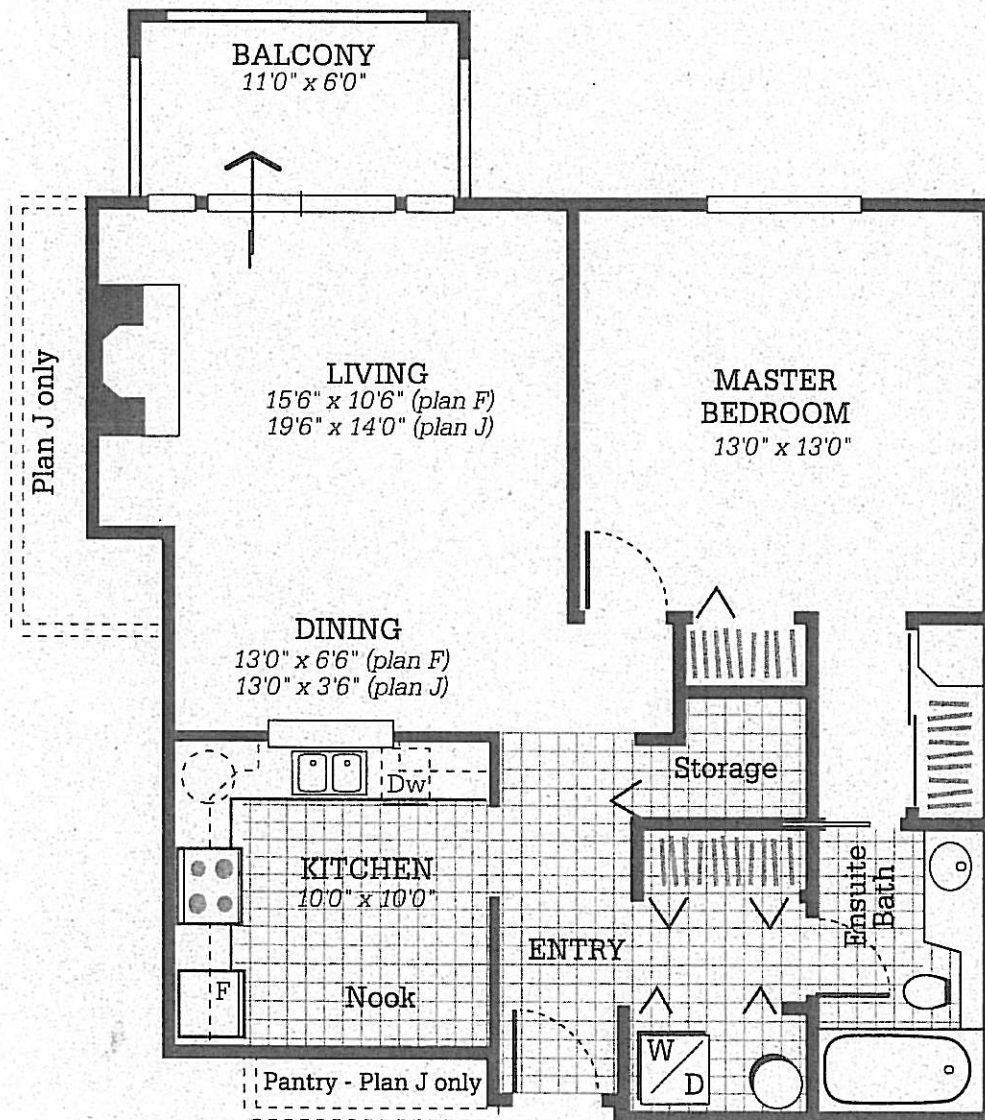

SUNNINGDALE ESTATES

Plans F & J

One Bedroom

F - 829 Square Feet (approx) - unit 107

J - 931 Square Feet (approx)

- units 207, 306

Actual floor plans & room dimensions may vary slightly. The developer reserves the right to modify floor plans, specifications, features & product types without prior notice or obligation.