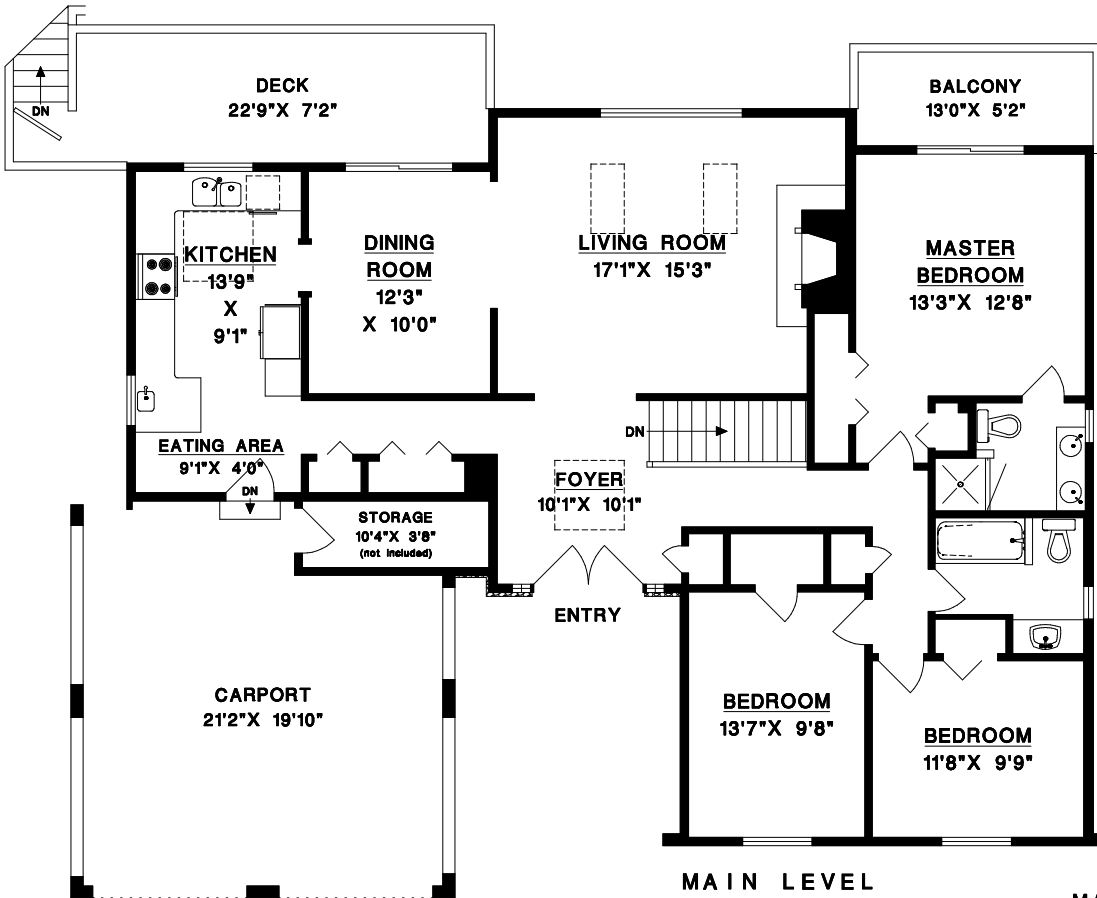

TERI STEELE
604 897-2010
sold@teristeele.com

4955 WEAVER DRIVE
DELTA, BC

MAIN LEVEL

MAIN LEVEL	1554 SQFT
LOWER LEVEL (FIN) *	1011 SQFT
TOTAL	2565 SQFT
LOWER LEVEL (UNFIN)	493 SQFT
TOTAL	3058 SQFT

CARPORT	387 SQFT
STORAGE (OFF CARPORT)	44 SQFT
DECK	177 SQFT
BALCONY	67 SQFT

* INCLUDES UNFIN UNDER-STAIR STORAGE (31 SQFT)

LOWER LEVEL