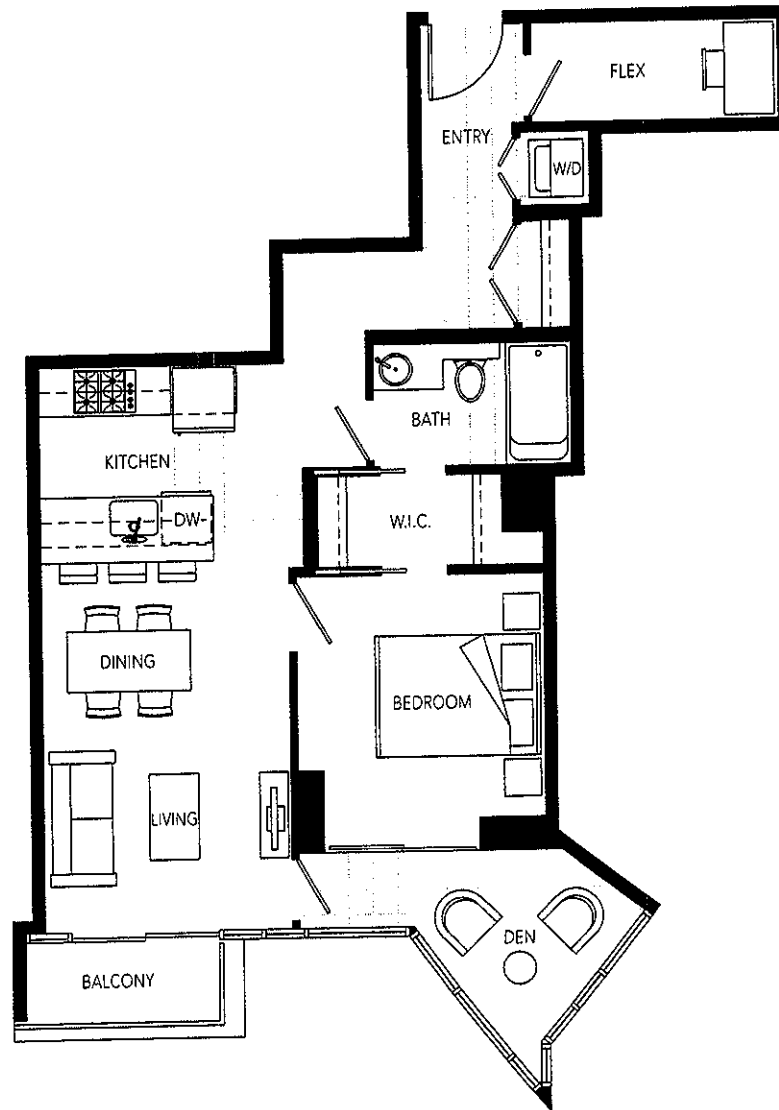

The Capitol Residences

1 BEDROOM + DEN + 1 BATH
714 - 715 SQ. FT

SEYMOUR ST.
FLOORS 9 TO 30

SEYMOUR ST.
FLOOR 8

SEYMOUR ST.
FLOOR 7

**CAPITOL
RESIDENCES**

LIVE OFF ROBSON

Dimensions, sizes, specifications, layouts and materials are approximate only and subject to change without notice. E.&O.E.