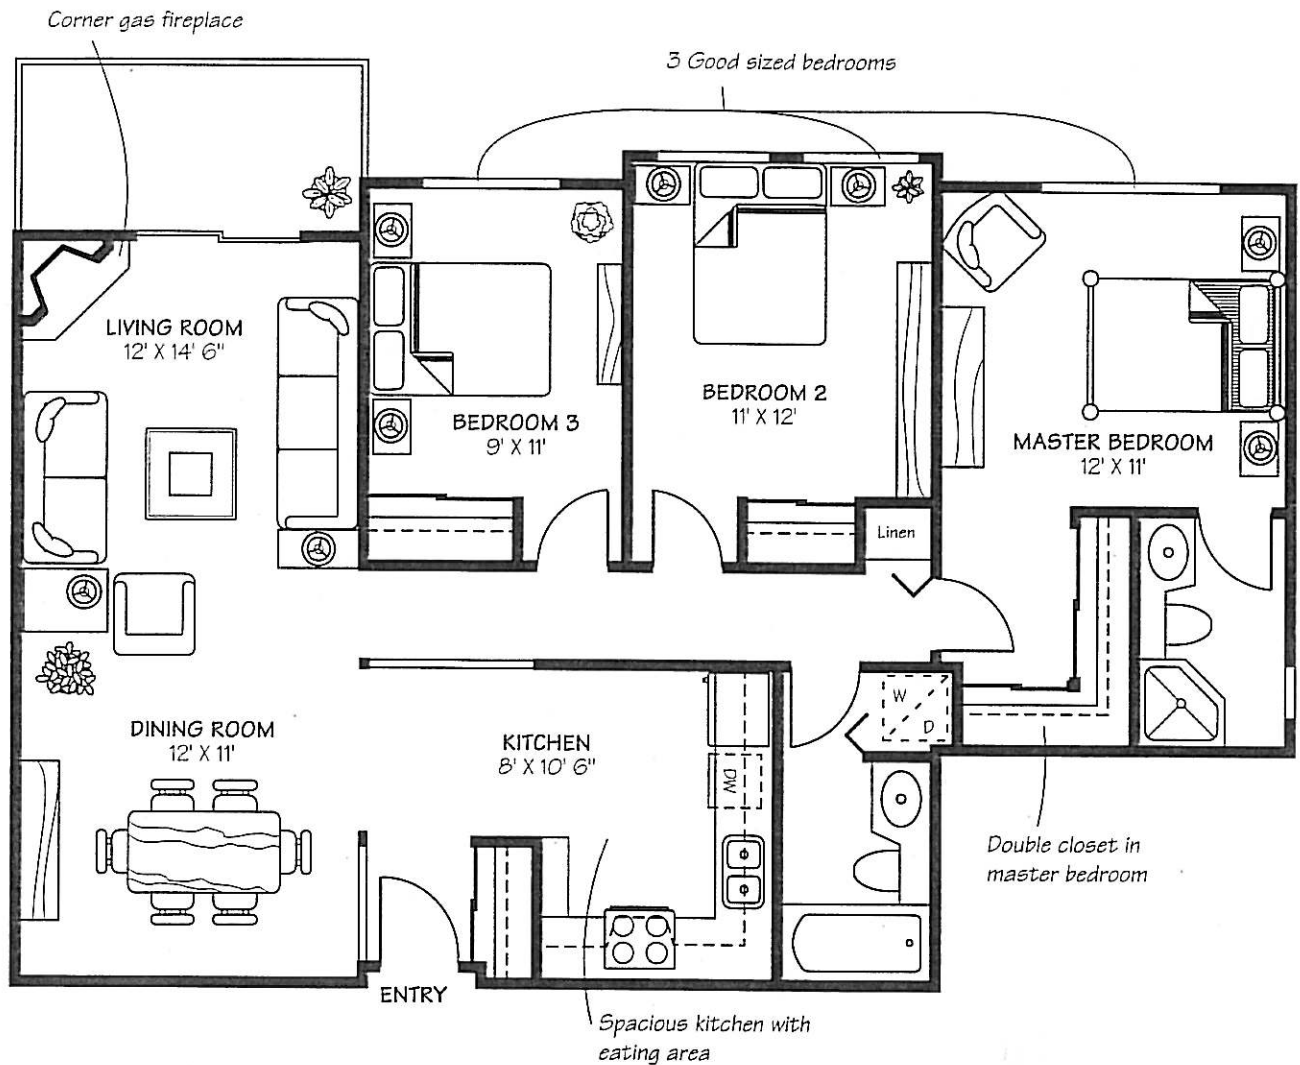

SUNNINGDALE ESTATES

PHASE IV

4758 53rd Street, Ladner, B.C.

UNIT J
1172 SQ. FT.

Actual floor plans and room dimensions are taken from Architect's Drawings. Unit area may vary slightly.