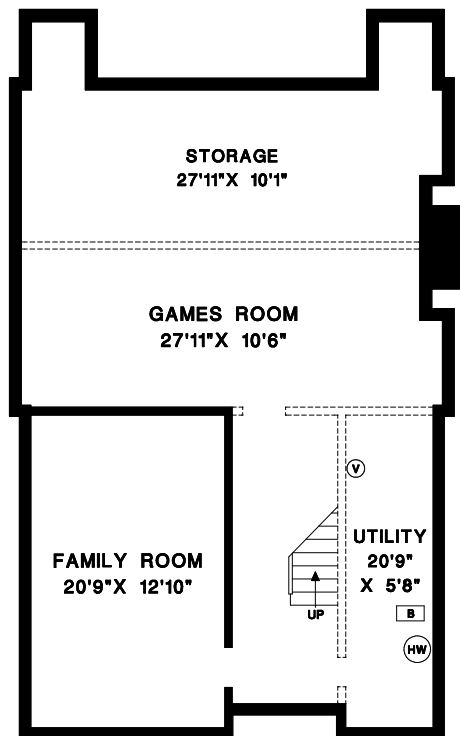

**TRISHA MURPHY**  
604 312-7621  
www.trishamurphy.ca

862 TSAWASSEN BEACH RD.  
DELTA, BC

MAIN LEVEL	1303	SQFT
UPPER LEVEL	619	SQFT
TOP LEVEL	621	SQFT
<b>TOTAL</b>	<b>2543</b>	<b>SQFT</b>
LOWER LEVEL (UNFIN CRAWLSP)	1291	SQFT
<b>TOTAL</b>	<b>3834</b>	<b>SQFT</b>

DECK (MAIN)	346	SQFT
DECK (MASTER VIEW)	717	SQFT
BALCONY	30	SQFT

UNFINISHED CRAWLSPACE, 6'5" CEILING HT.