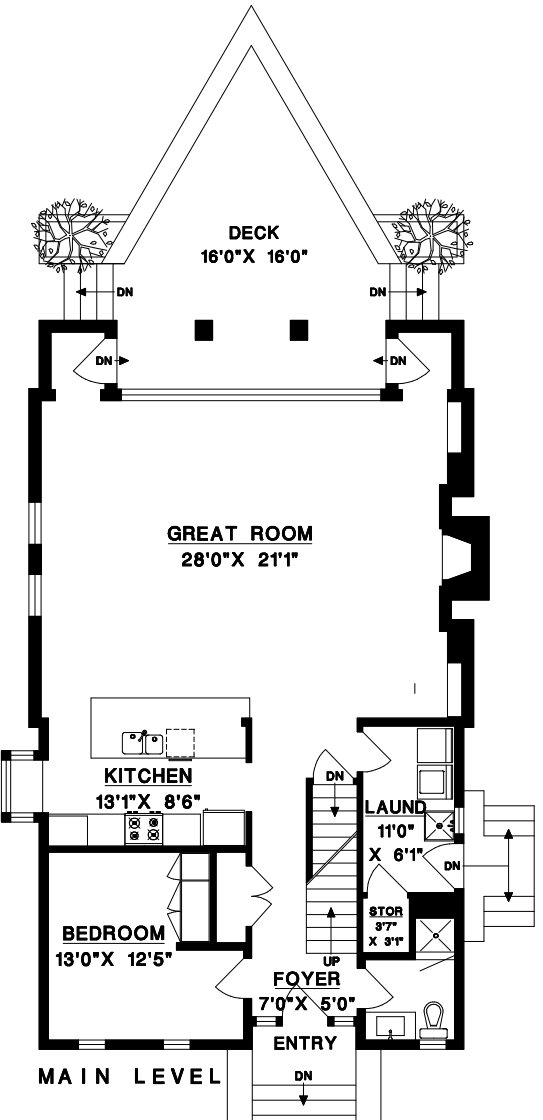

**TRISHA MURPHY**  
604 312-7621  
www.trishamurphy.ca

862 TSAWASSEN BEACH RD.  
DELTA, BC

MAIN LEVEL	1303	SQFT
UPPER LEVEL	619	SQFT
TOP LEVEL	621	SQFT
<b>TOTAL</b>	<b>2543</b>	<b>SQFT</b>
LOWER LEVEL (UNFIN CRAWLSP)	1291	SQFT
<b>TOTAL</b>	<b>3834</b>	<b>SQFT</b>

DECK (MAIN)	346	SQFT
DECK (MASTER VIEW)	717	SQFT
BALCONY	30	SQFT

UNFINISHED CRAWLSPACE, 6'5" CEILING HT.