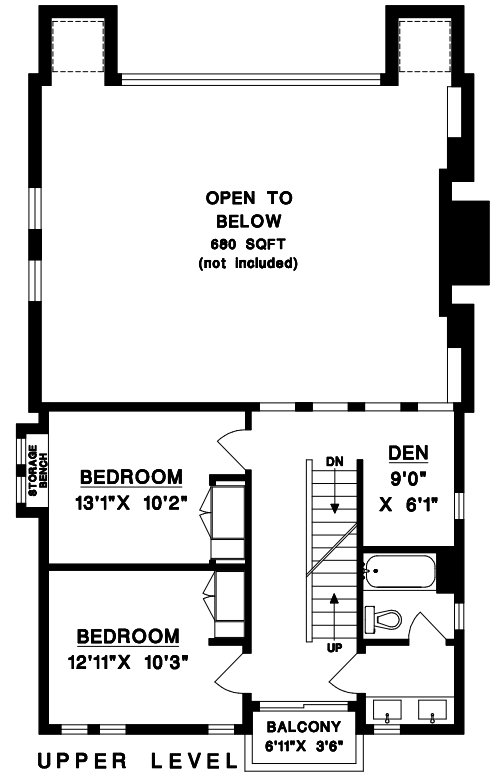

**TRISHA MURPHY**  
604 312-7621  
www.trishamurphy.ca

862 TSAWASSEN BEACH RD.  
DELTA, BC

MAIN LEVEL	1303	SQFT
UPPER LEVEL	619	SQFT
TOP LEVEL	621	SQFT
<b>TOTAL</b>	<b>2543</b>	<b>SQFT</b>
LOWER LEVEL (UNFIN CRAWLSP)	1291	SQFT
<b>TOTAL</b>	<b>3834</b>	<b>SQFT</b>

DECK (MAIN)	346	SQFT
DECK (MASTER VIEW)	717	SQFT
BALCONY	30	SQFT

UNFINISHED CRAWLSPACE, 6'5" CEILING HT.