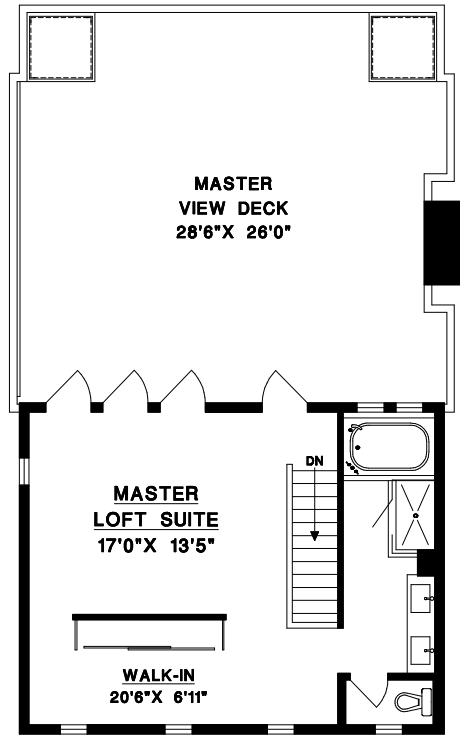

**TRISHA MURPHY**  
604 312-7621  
www.trishamurphy.ca

862 TSAWASSEN BEACH RD.  
DELTA, BC

MAIN LEVEL	1303	SQFT
UPPER LEVEL	619	SQFT
TOP LEVEL	621	SQFT
<b>TOTAL</b>	<b>2543</b>	<b>SQFT</b>
LOWER LEVEL (UNFIN CRAWLSP)	1291	SQFT
<b>TOTAL</b>	<b>3834</b>	<b>SQFT</b>

DECK (MAIN)	346	SQFT
DECK (MASTER VIEW)	717	SQFT
BALCONY	30	SQFT

UNFINISHED CRAWLSPACE, 6'5" CEILING HT.