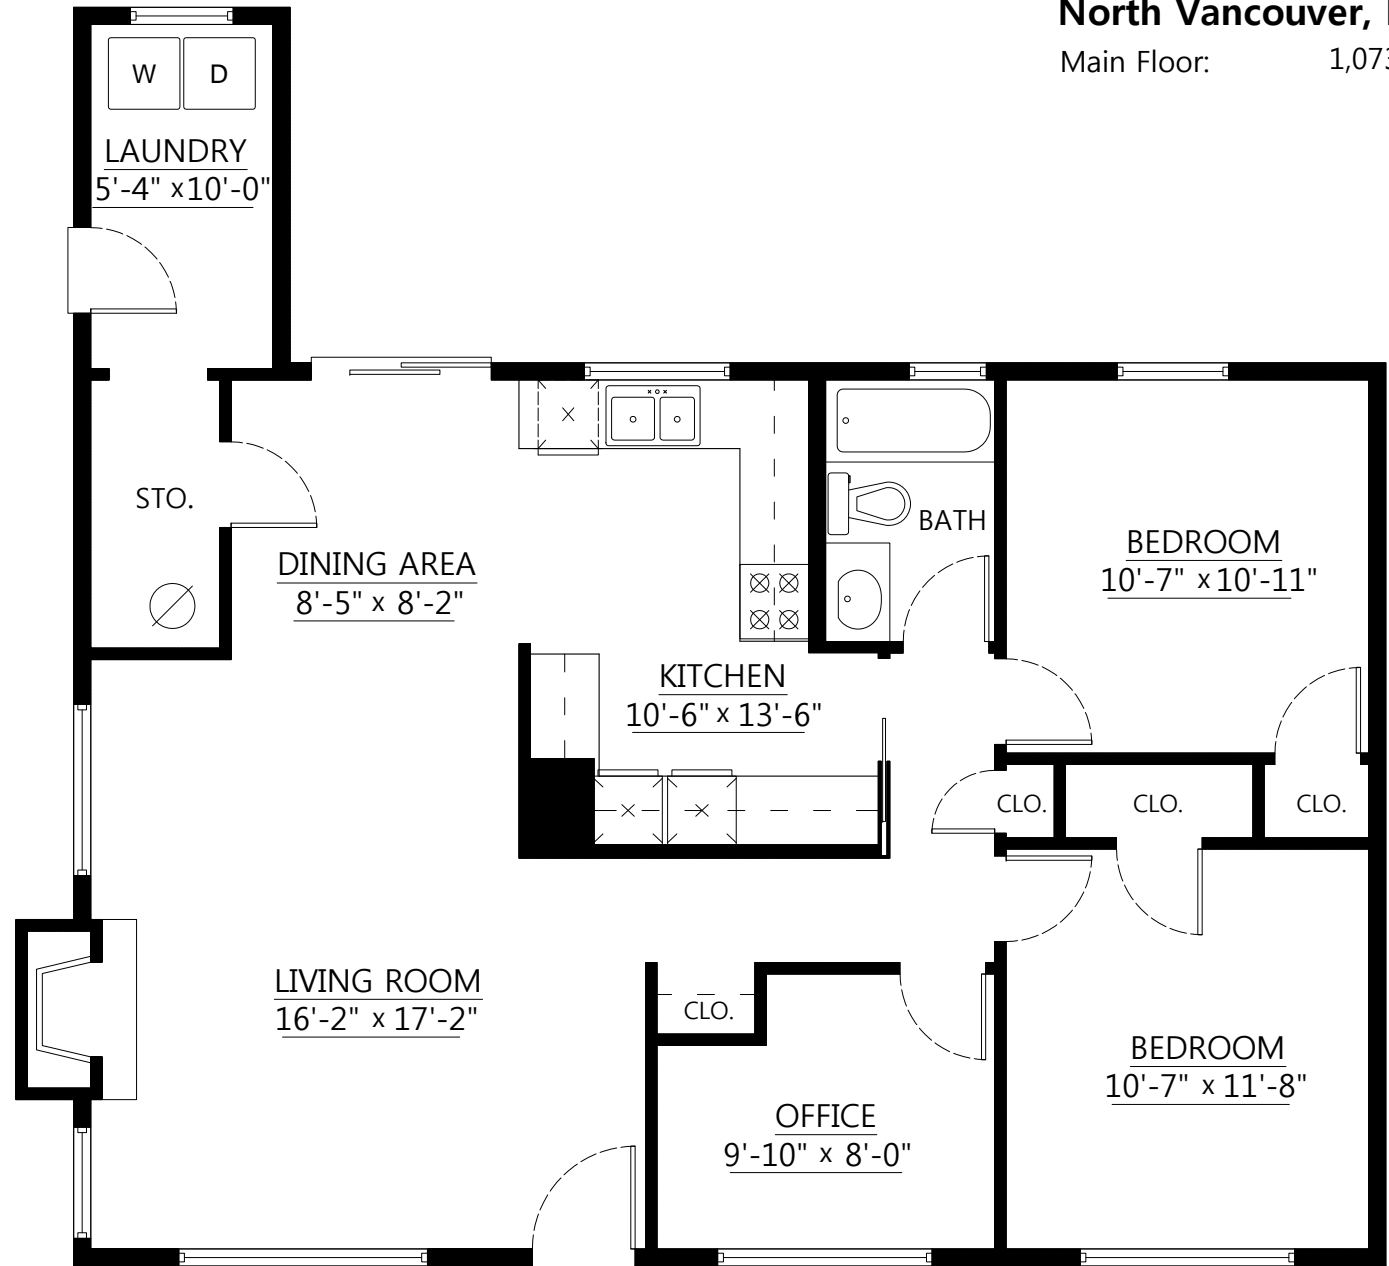

Main Floor Plan
Floor Area: 1,073 sq.ft.

Pixilink Solutions | 604-639-5434