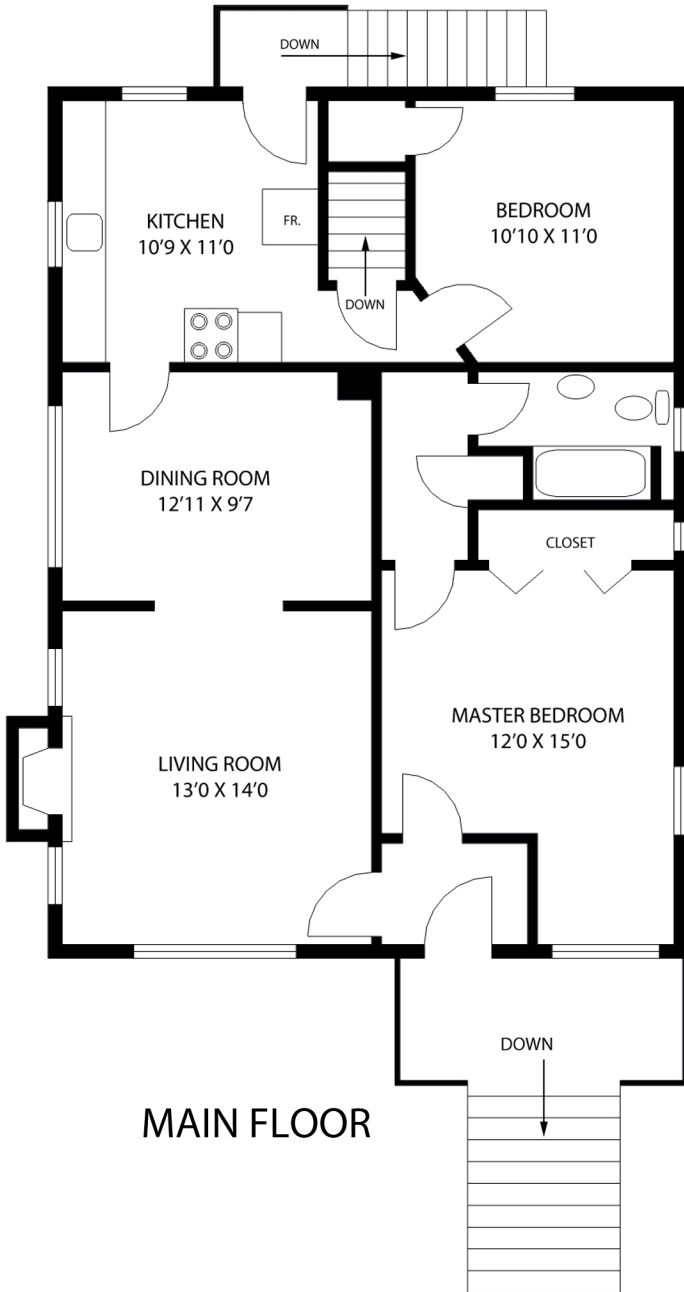

3942 W 16 Ave
VANCOUVER, BC
1966 total sqft

PRESENTED BY:
RYAN TAYLOR
RE/MAX

604-551-0401
ryan@ryantaylor.ca

VIEW PHOTOS ONLINE AT:
www.ryantaylor.ca

MOSTLY UNFINISHED BASEMENT

MAIN FLOOR	983 sqft
BASEMENT	983 sqft
TOTAL	1966 sqft