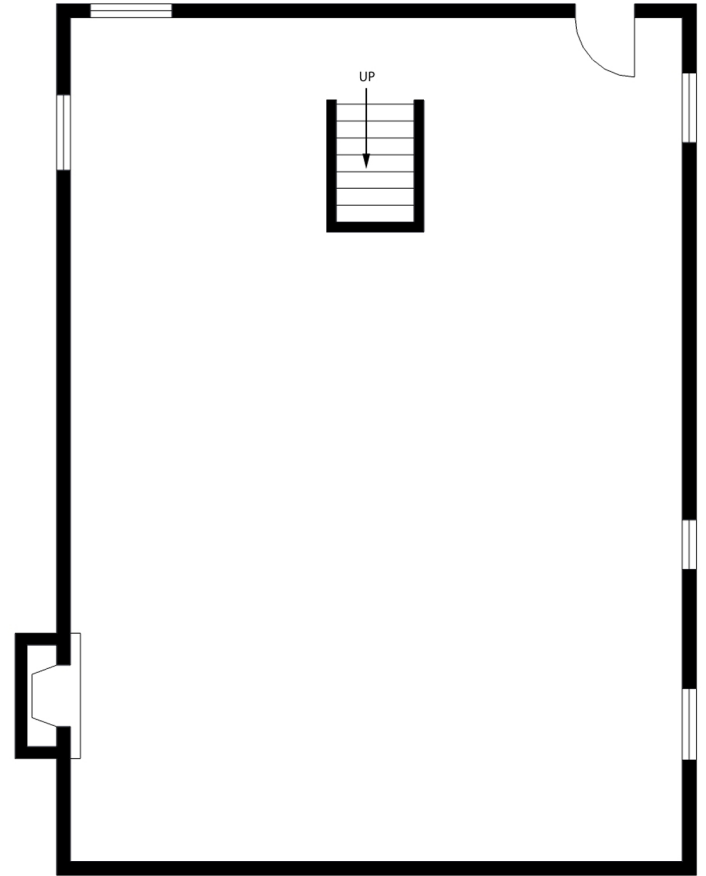

3942 W 16 Ave
VANCOUVER, BC
1966 total sqft

PRESENTED BY:
RYAN TAYLOR
RE/MAX

604-551-0401
ryan@ryantaylor.ca

VIEW PHOTOS ONLINE AT:
www.ryantaylor.ca

MOSTLY UNFINISHED BASEMENT

MAIN FLOOR	983 sqft
BASEMENT	983 sqft
TOTAL	1966 sqft