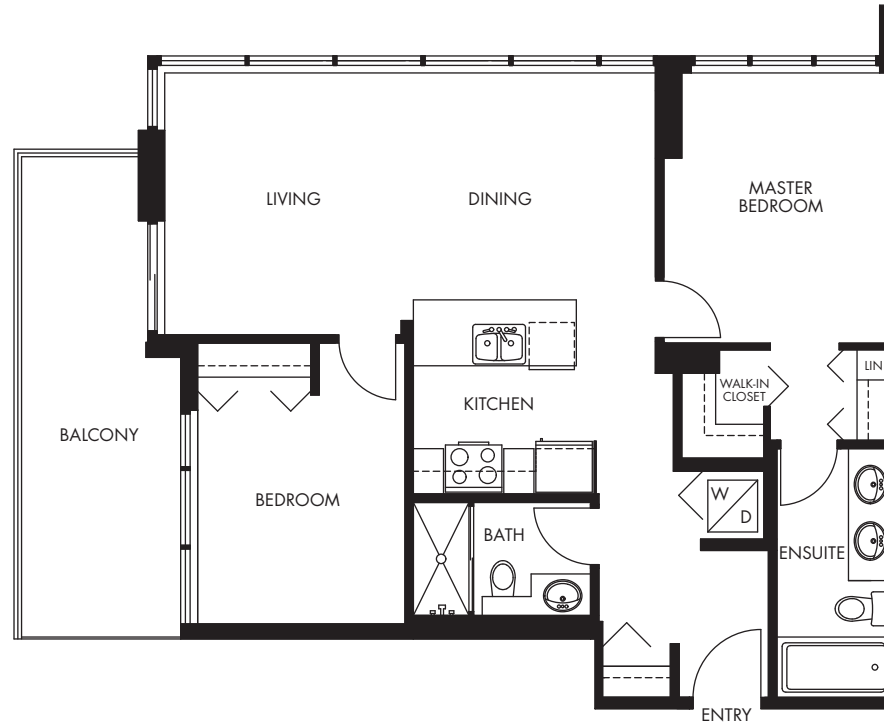

# E

Plan E  
875 Sq.Ft.  
2 Bedroom  
2 Bathroom

THE BUILDER RESERVES THE RIGHT TO MAKE MODIFICATIONS OR SUBSTITUTIONS SHOULD THEY BE NECESSARY. THE QUALITY HOMES AT LUMA ARE BUILT BY POLYGON LUMA TOWER LTD.

Levels 2 - 30