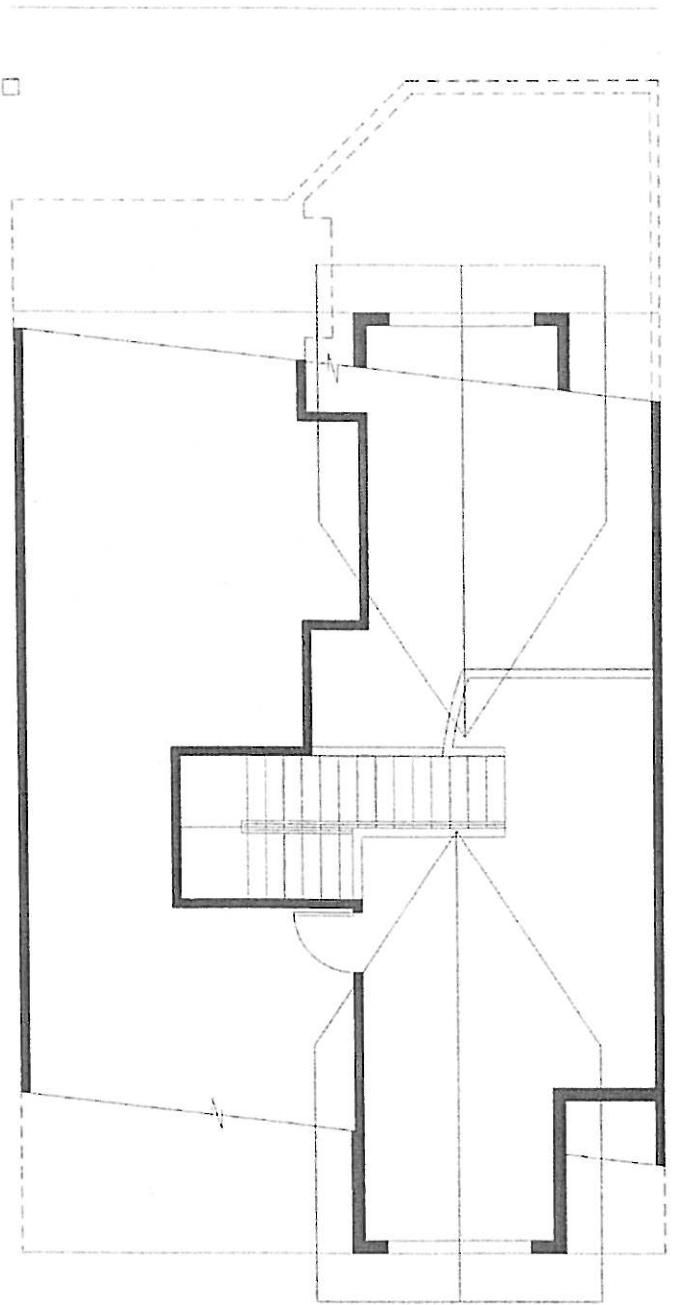

RESIDENCE AT

RIVERHOUSE

Floor Plan "C"

1,521 Square Feet
(Loft Included)

Third Floor

Second Floor

First Floor

Residence At Riverhouse

The lifestyle you deserve . . .

RESIDENCE AT

RIVERHOUSE

Floor Plan "C" *Upper Level Loft* *(248 Square Feet)*

Third Floor

Second Floor

First Floor

Residence At Riverhouse
The lifestyle you deserve . . .