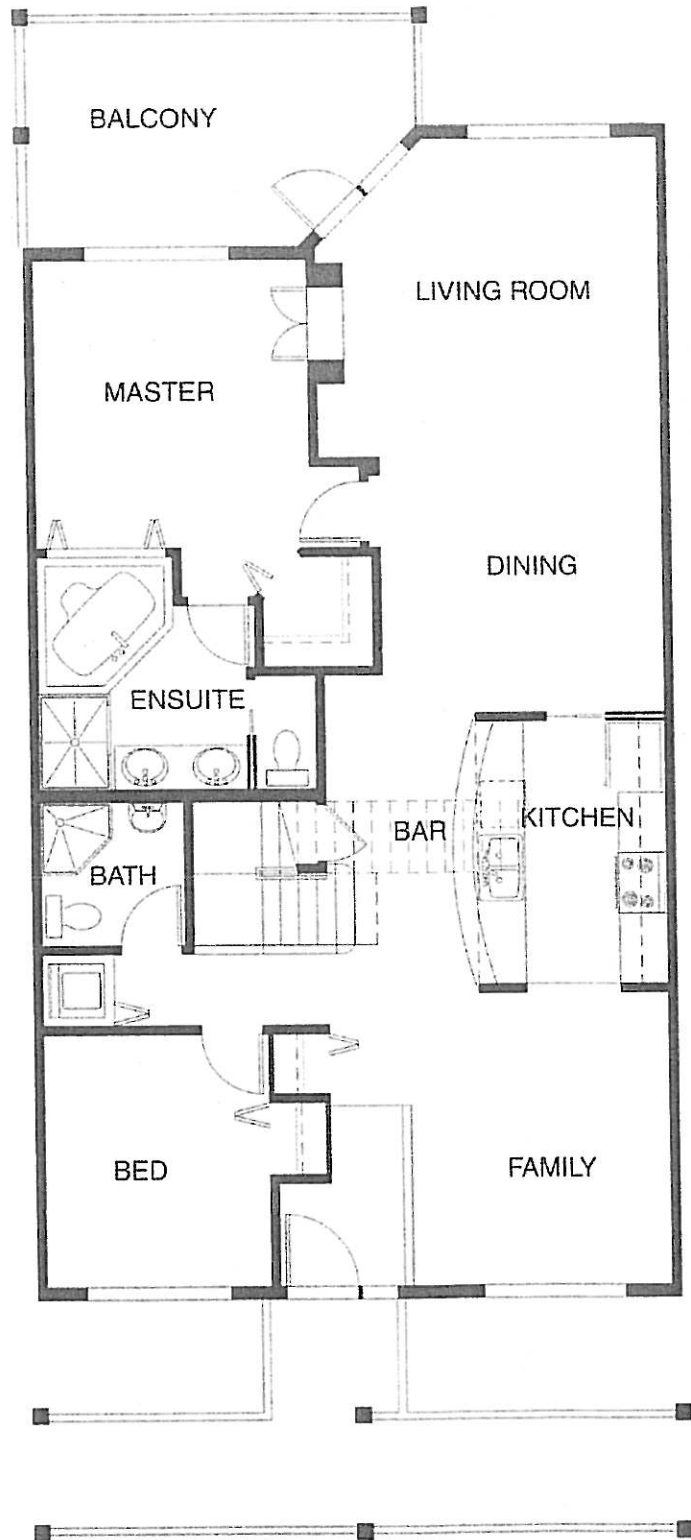

RESIDENCE AT

RIVERHOUSE

Floor Plan "C"

1,521 Square Feet
(Loft Included)

Third Floor

Second Floor

First Floor

Residence At Riverhouse

The lifestyle you deserve . . .

RESIDENCE AT

RIVERHOUSE

Floor Plan "C" *Upper Level Loft* *(248 Square Feet)*

Third Floor

Second Floor

First Floor

Residence At Riverhouse
The lifestyle you deserve . . .