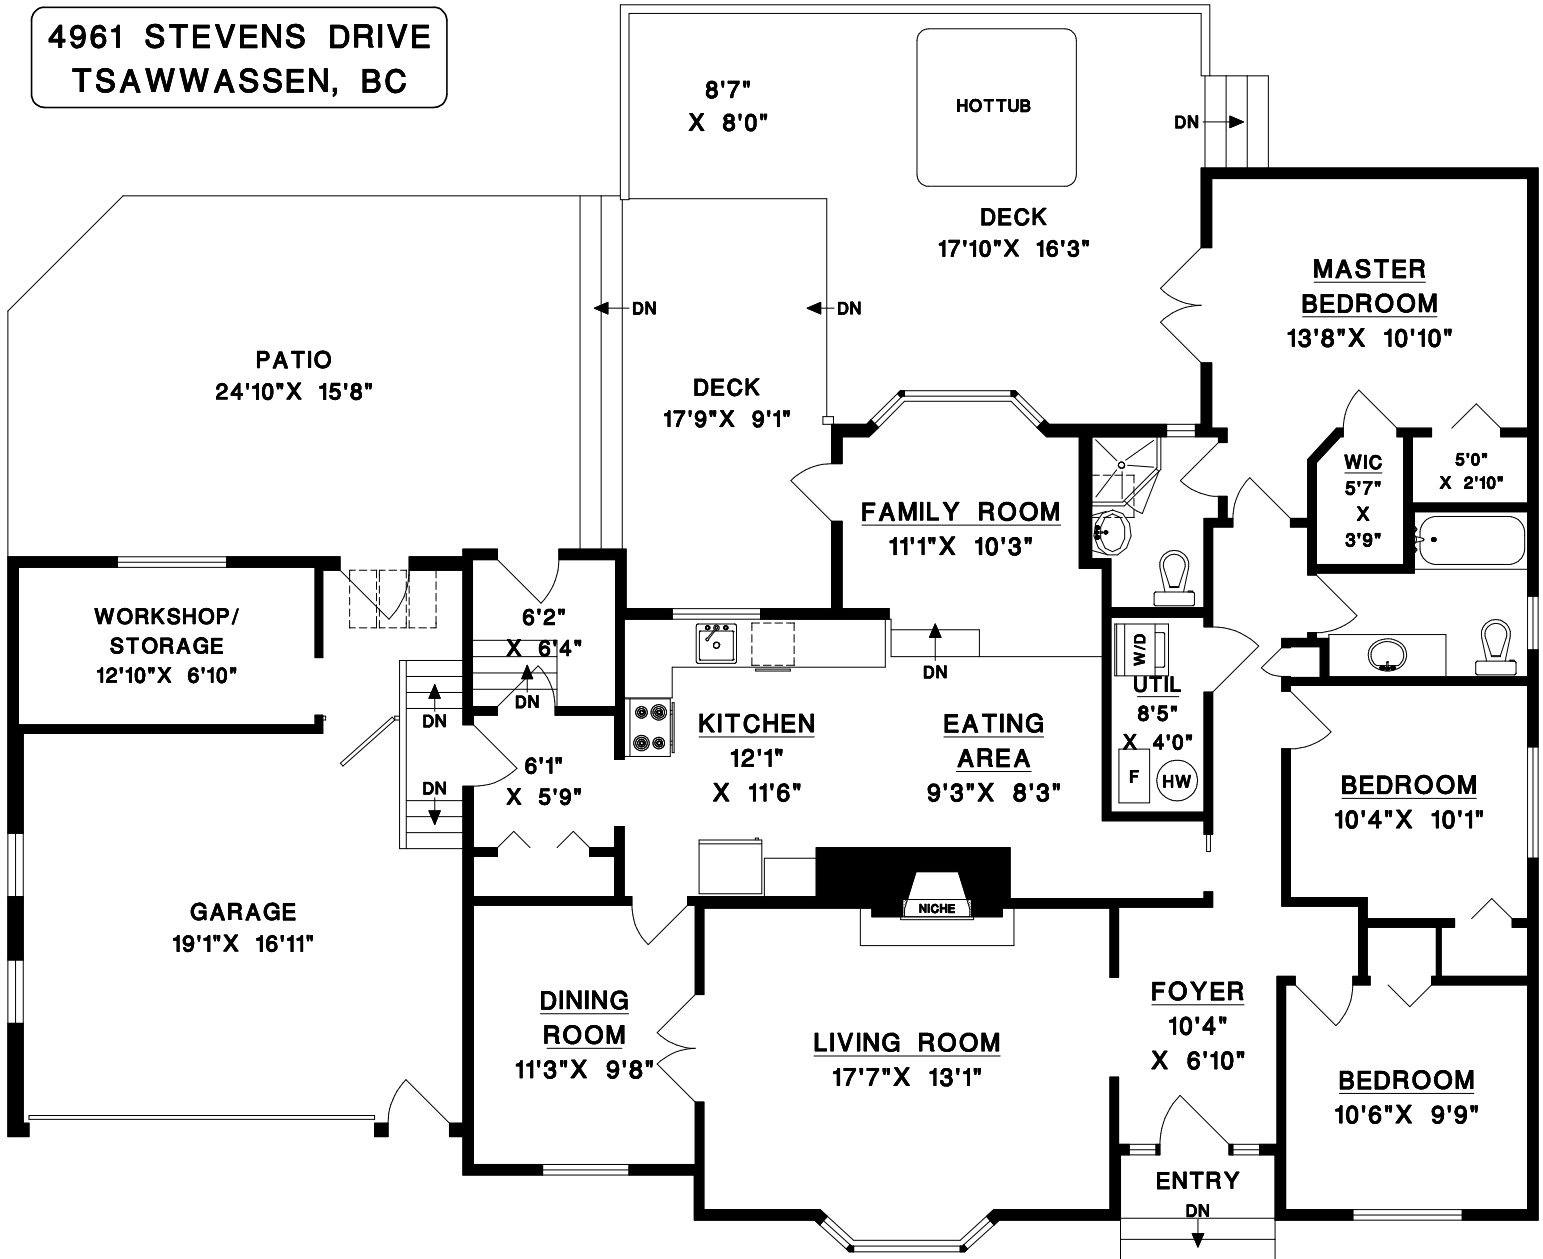

Regency Realty Ltd.

TERI STEELE

604 943-7411

teri@teristeale.com

4961 STEVENS DRIVE
TSAWWASSEN, BC

MAIN AREA 1645 SQFT

GARAGE 392 SQFT
WORKSHOP / STORAGE 105 SQFT
DECK (TOTAL) 562 SQFT
PATIO 375 SQFT

MEASURE MASTERS[®]
RICHMOND / DELTA
(604) 948-1888
1469STEV S100 APR 21/08