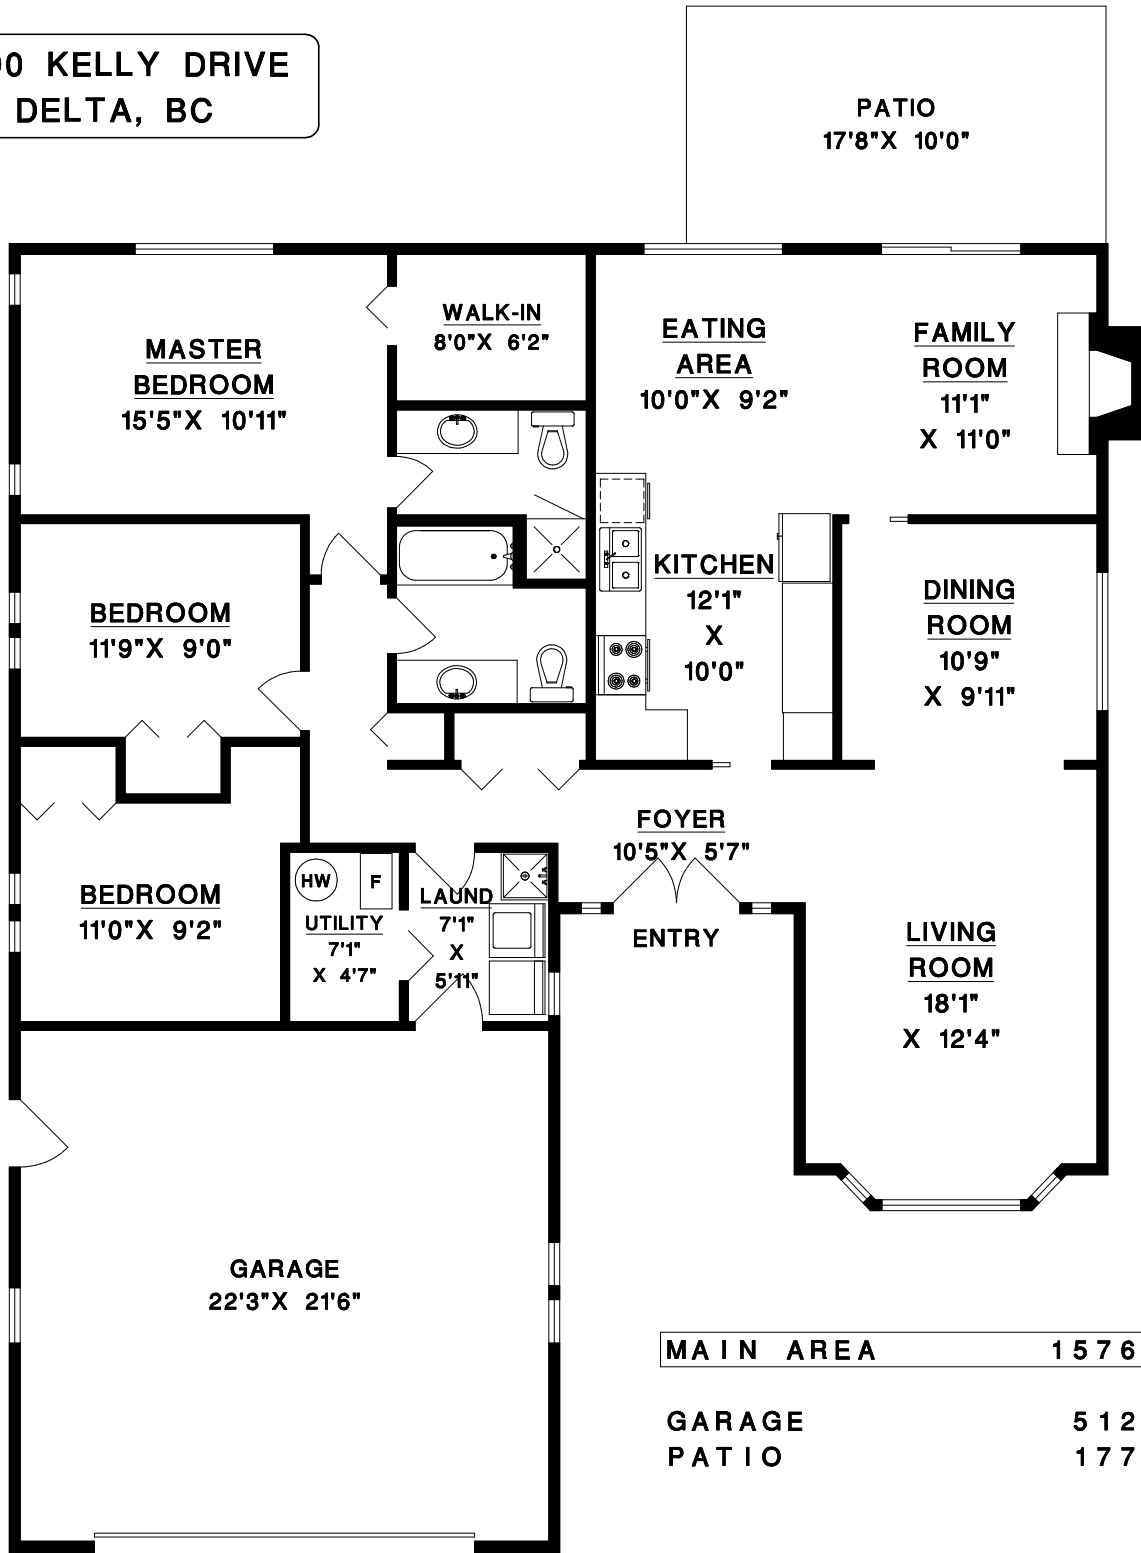

4590 KELLY DRIVE
DELTA, BC

NO REPRODUCTION OF THIS PLAN IN ANY FORM IS ALLOWED UNLESS PERMISSION IS GIVEN BY:

MEASURE MASTERS
RICHMOND / DELTA
(604) 948-1888

4590KELL S97 APR 9/11