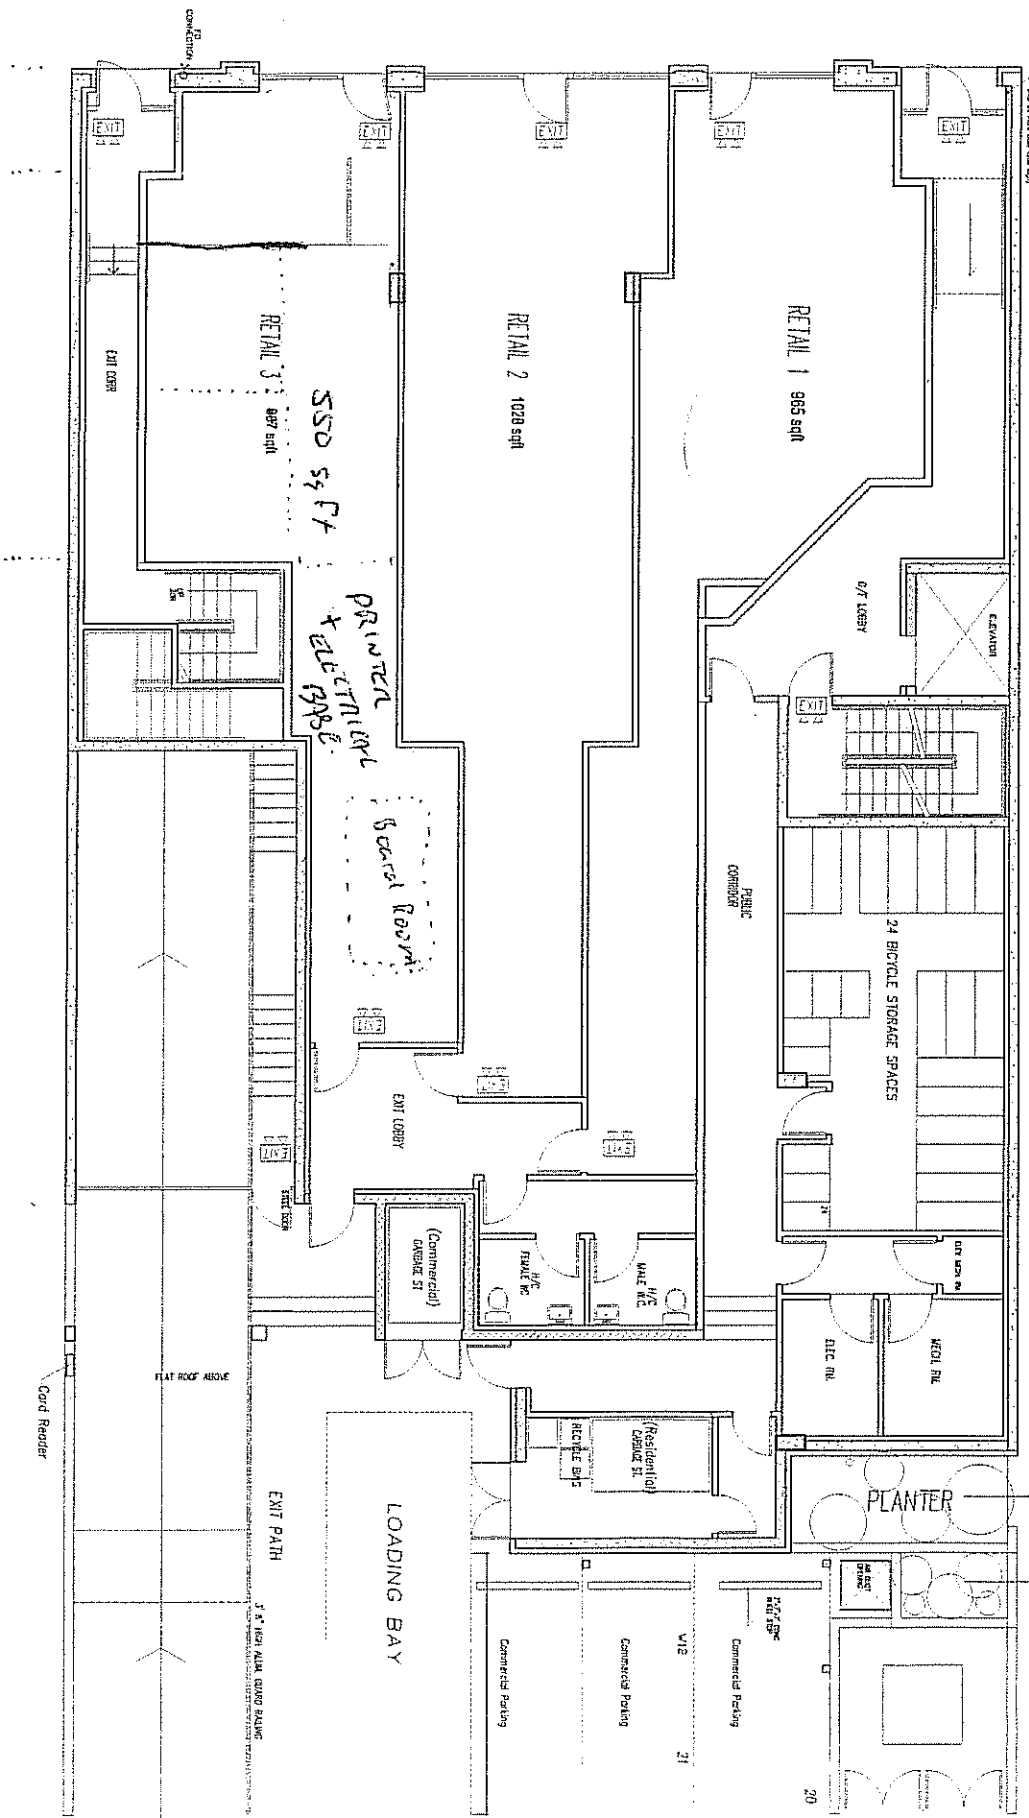

0.01456802

FIRST FLOOR PLAN (RETAIL SHOPS)

(UNITS MAY BE JOINED IF CUSTOMER REQUIRES A LARGER UNIT)

- 2 - Piena Gioia 'Albergo Capota'
- 5 - Rosa Savillano
- 20 - Gaubleria Percumbans
- 2 - Ker Palantun 'Dissecting'
- 3 - Piena Japonica 'Votagata'