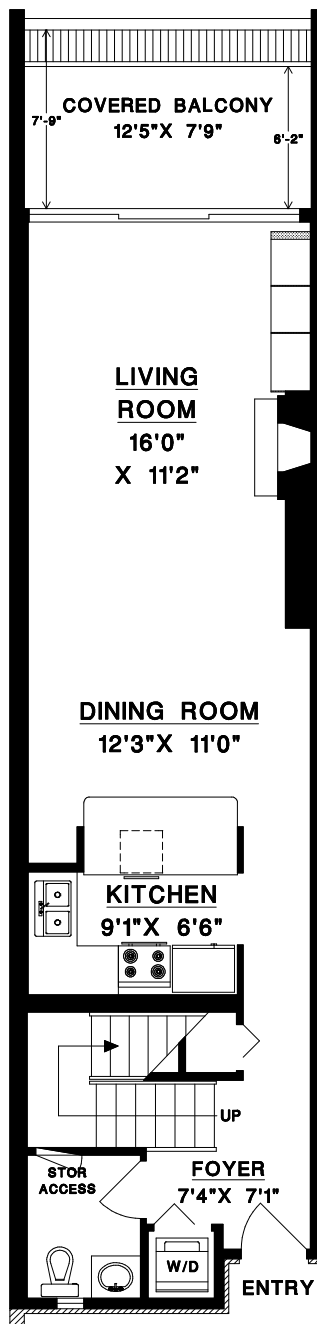

No Sass

SANDY PERRY

Just Class

604-943-7411

Regency Realty Ltd. ROYAL LEPAGE

**#209 - 4815 48 AVENUE
DELTA, BC**

MAIN LEVEL	612	SQFT
UPPER LEVEL	682	SQFT
TOTAL	1294	SQFT

COVERED BALCONY	97	SQFT
BALCONY	151	SQFT

NOTE: AREA MEASUREMENT IS TO CENTRE OF ALL WALLS

**MAIN
LEVEL**