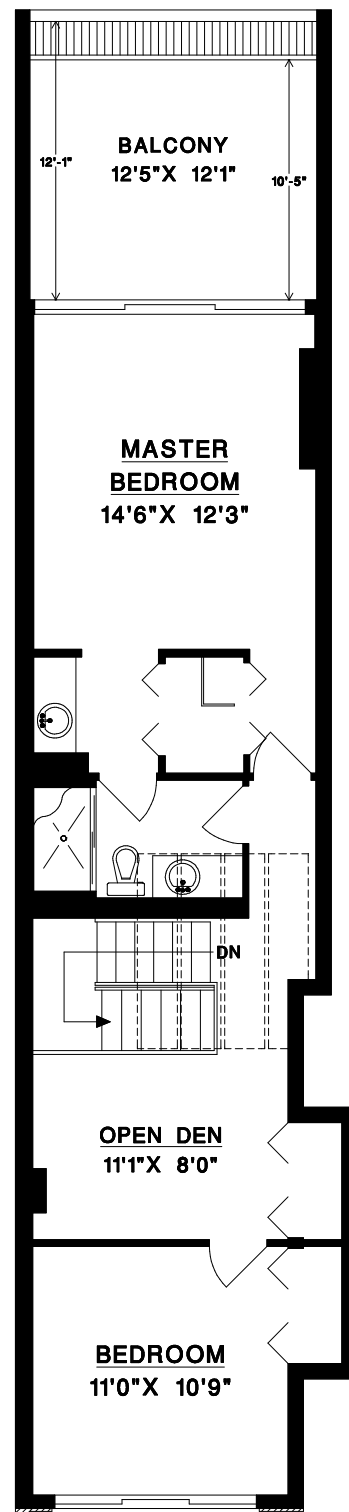

**UPPER
LEVEL**