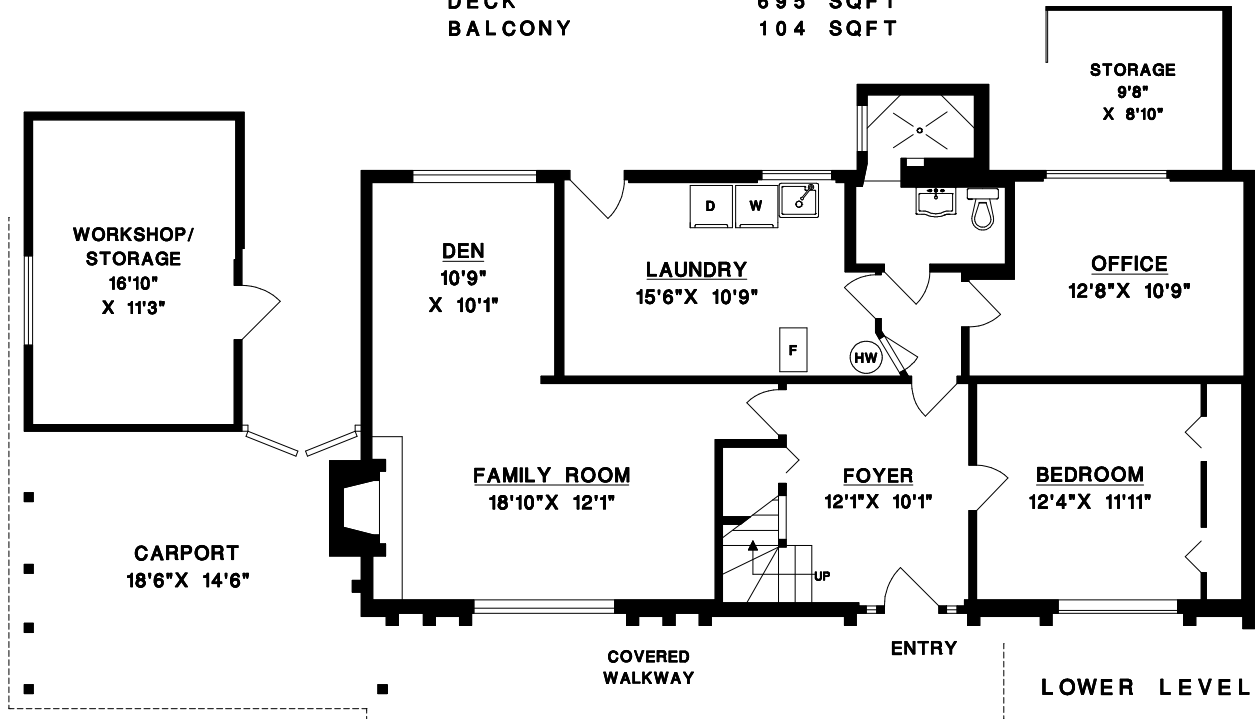

MAIN LEVEL	1369	SQFT
LOWER LEVEL	1245	SQFT
TOTAL	2614	SQFT

MAIN LEVEL

CARPORT	270	SQFT
WORKSHOP / STORAGE	212	SQFT
DECK	695	SQFT
BALCONY	104	SQFT

LOWER LEVEL

REPRINTED: FEB 28 / 11

MEASURE MASTERS
RICHMOND / DELTA
(604) 948-1888
1401WIND 8127 OCT 12 / 99