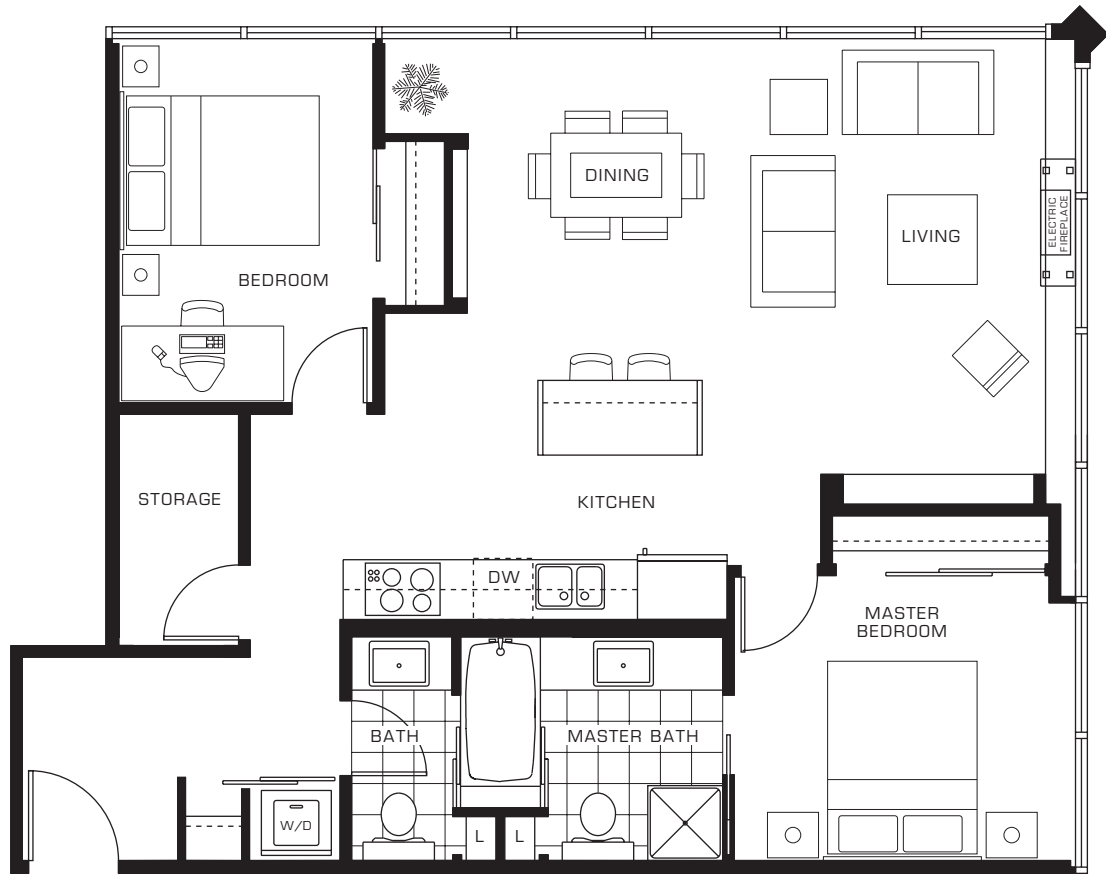

# TWO BEDROOM > PLAN A — 940 sq. ft.

The developer reserves the right to make changes and modifications to the floor plans, project design, specifications, and features. Actual dimensions, square feet and floor plans may vary.

TYPICAL FLOOR PLAN

timeless form > changing function