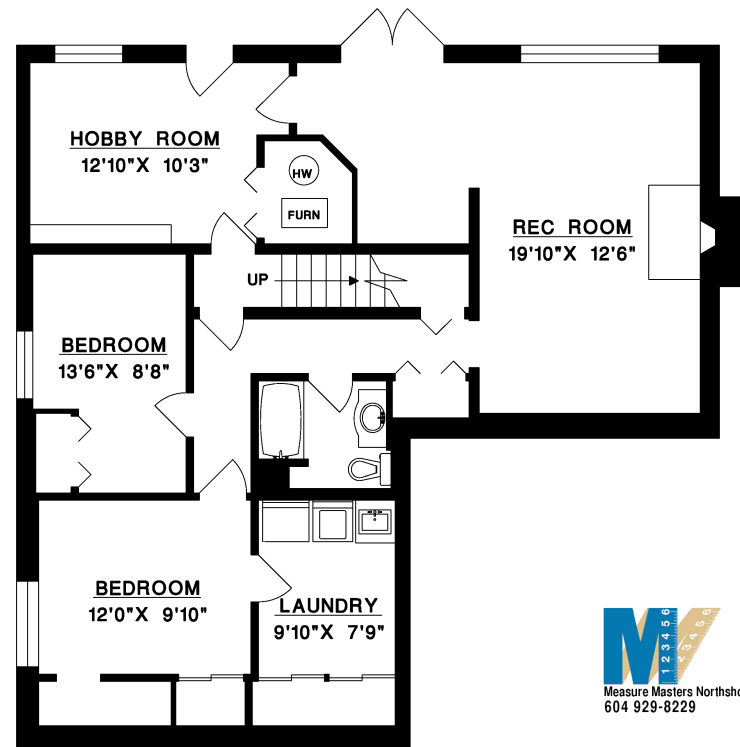

RINA BROWN

604.990.1387

965 SHAVINGTON STREET NORTH VANCOUVER

MAIN FLOOR	1,274 SQ.FT.
LOWER FLOOR	1,274 SQ.FT.
TOTAL	2,548 SQ.FT.
DECK	362 SQ.FT.

MAIN FLOOR

LOWER FLOOR

Measure Masters Northshore
604 929-8229

MEASURED FEB/2011
FILE: 1729-20