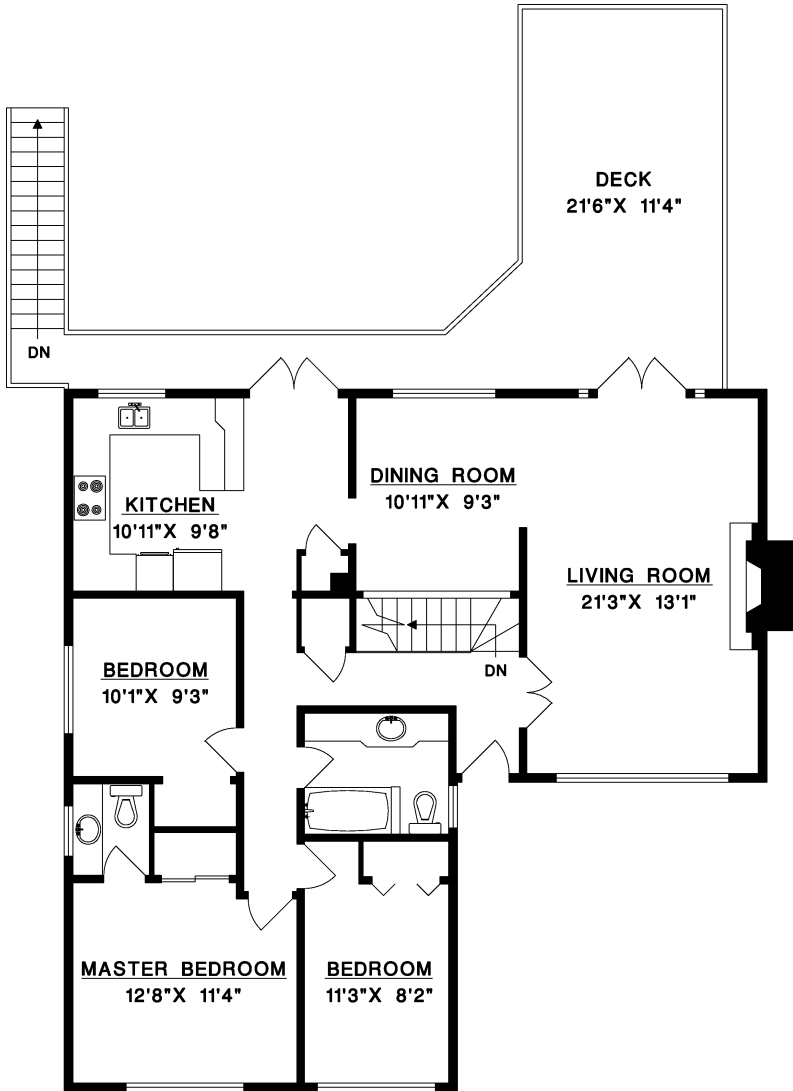

RINA BROWN

604.990.1387

965 SHAVINGTON STREET NORTH VANCOUVER

MAIN FLOOR	1,274 SQ.FT.
LOWER FLOOR	1,274 SQ.FT.
TOTAL	2,548 SQ.FT.
DECK	362 SQ.FT.

MAIN FLOOR

LOWER FLOOR

Measure Masters Northshore
604 929-8229

MEASURED FEB/2011
FILE: 1729-20