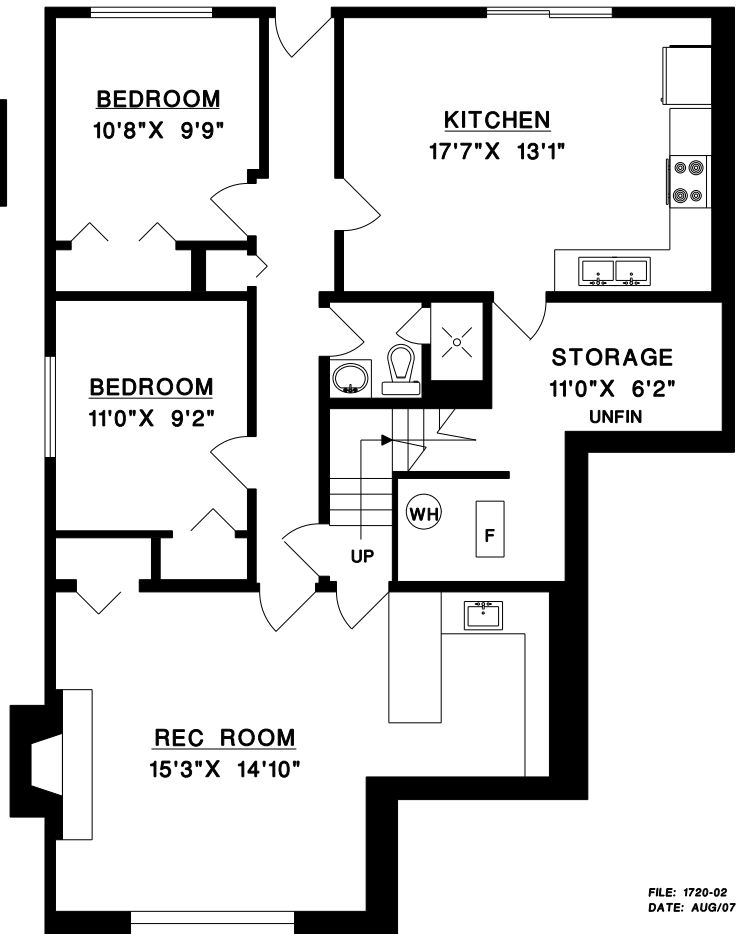

LAUREN MOON

cell: 604-313-9966

2996 LONSDALE AVE.
NORTH VANCOUVER
V7N 3J4

**3211 HUNTLEIGH CRESCENT
NORTH VANCOUVER**

MAIN FLOOR 1,252 SQ.FT.
UPPER FLOOR 844 SQ.FT.
*LOWER FLOOR 1,240 SQ.FT.

TOTAL 3,336 SQ.FT.

*INCLUDES 144 SQ.FT. OF
UNFINISHED AREA

UPPER FLOOR

MAIN FLOOR

LOWER FLOOR

FILE: 1720-02
DATE: AUG/07