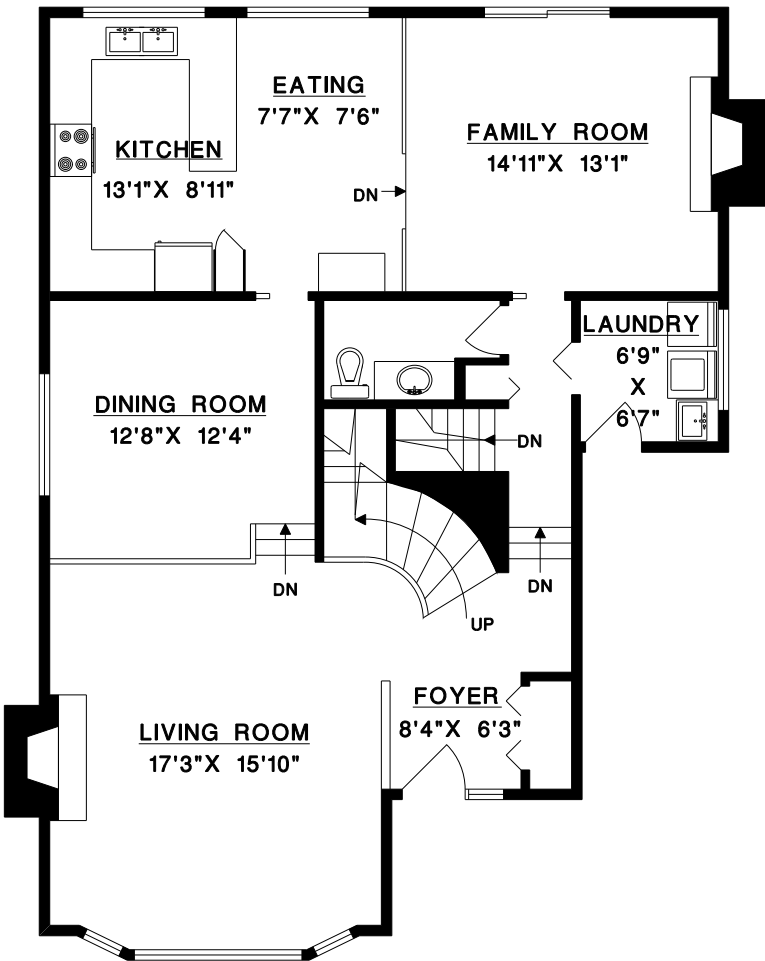

LAUREN MOON

cell: 604-313-9966

2996 LONSDALE AVE.
NORTH VANCOUVER
V7N 3J4

**3211 HUNTLEIGH CRESCENT
NORTH VANCOUVER**

MAIN FLOOR 1,252 SQ.FT.
UPPER FLOOR 844 SQ.FT.
*LOWER FLOOR 1,240 SQ.FT.

TOTAL 3,336 SQ.FT.

*INCLUDES 144 SQ.FT. OF
UNFINISHED AREA

UPPER FLOOR

MAIN FLOOR

LOWER FLOOR

FILE: 1720-02
DATE: AUG/07