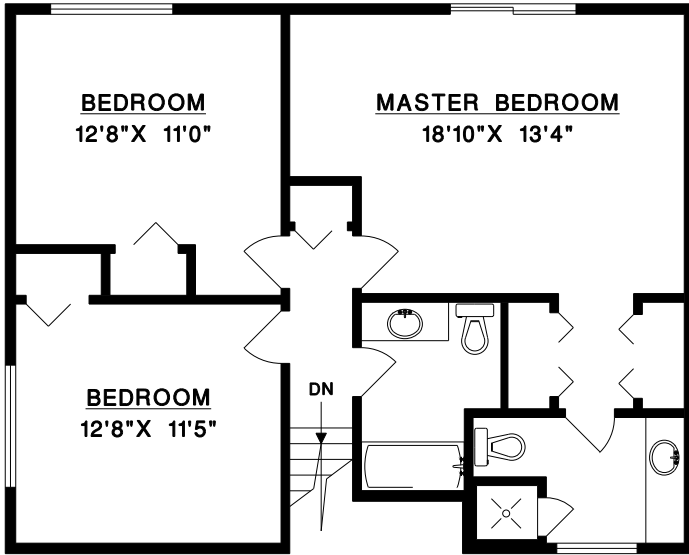

LAUREN MOON

cell: 604-313-9966

2996 LONSDALE AVE.
NORTH VANCOUVER
V7N 3J4

**3211 HUNTLEIGH CRESCENT
NORTH VANCOUVER**

MAIN FLOOR 1,252 SQ.FT.
UPPER FLOOR 844 SQ.FT.
*LOWER FLOOR 1,240 SQ.FT.

TOTAL 3,336 SQ.FT.

*INCLUDES 144 SQ.FT. OF
UNFINISHED AREA

UPPER FLOOR

MAIN FLOOR

LOWER FLOOR

FILE: 1720-02
DATE: AUG/07