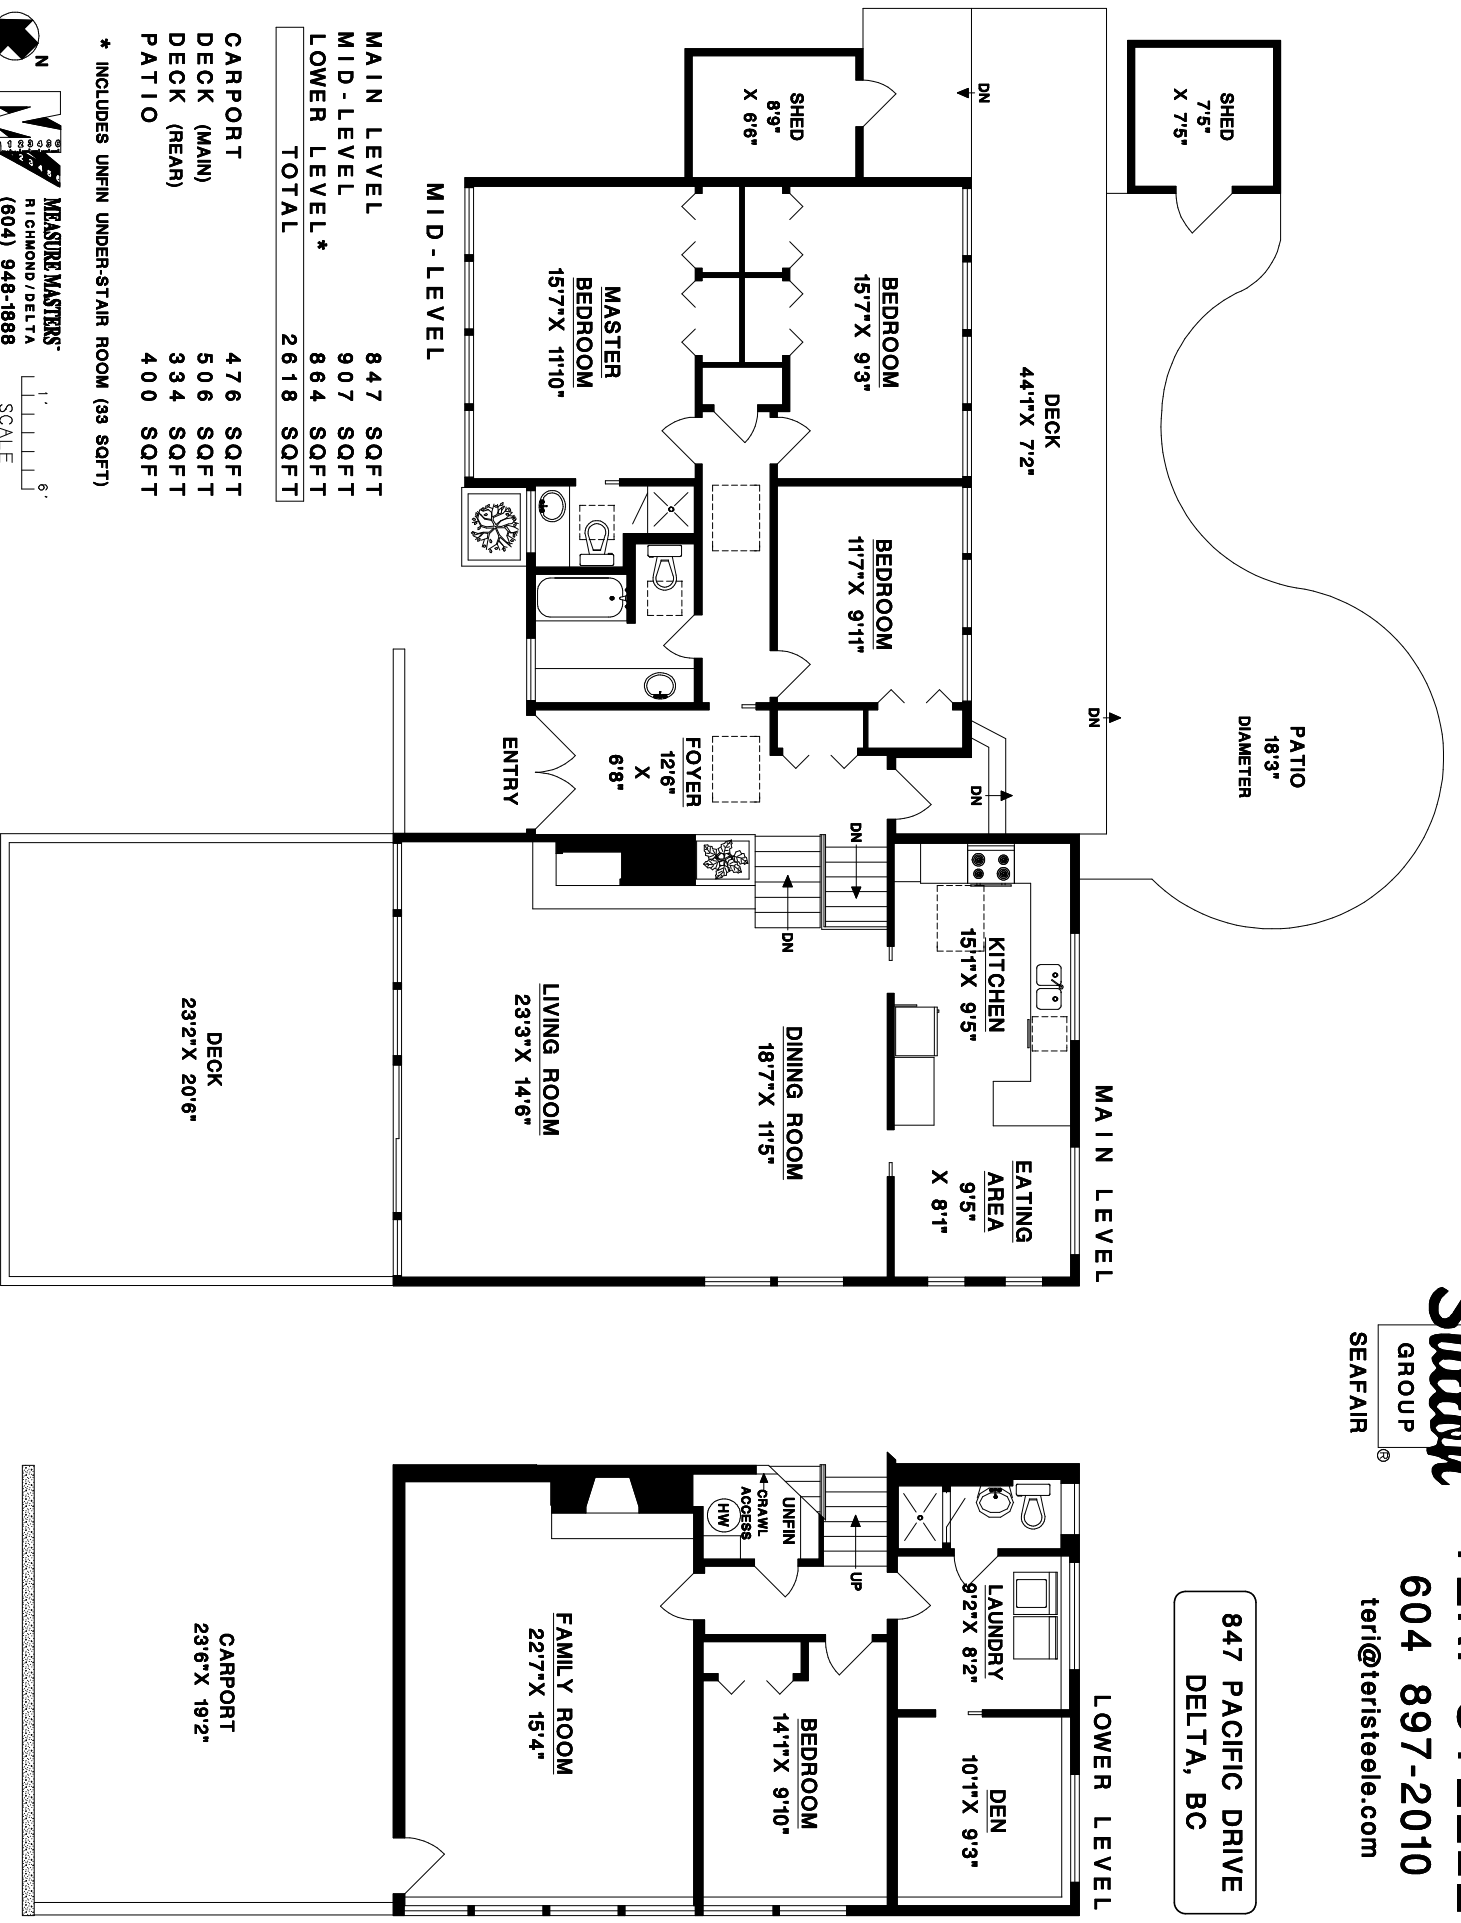

847 PACIFIC DRIVE  
DELTA, BC

MAIN LEVEL	847	SQFT
MID-LEVEL	907	SQFT
LOWER LEVEL*	864	SQFT
<b>TOTAL</b>	<b>2618</b>	<b>SQFT</b>

CARPORT	476	SQFT
DECK (MAIN)	506	SQFT
DECK (REAR)	334	SQFT
PATIO	400	SQFT

\* INCLUDES UNFIN UNDER-STAIR ROOM (93 SQFT)