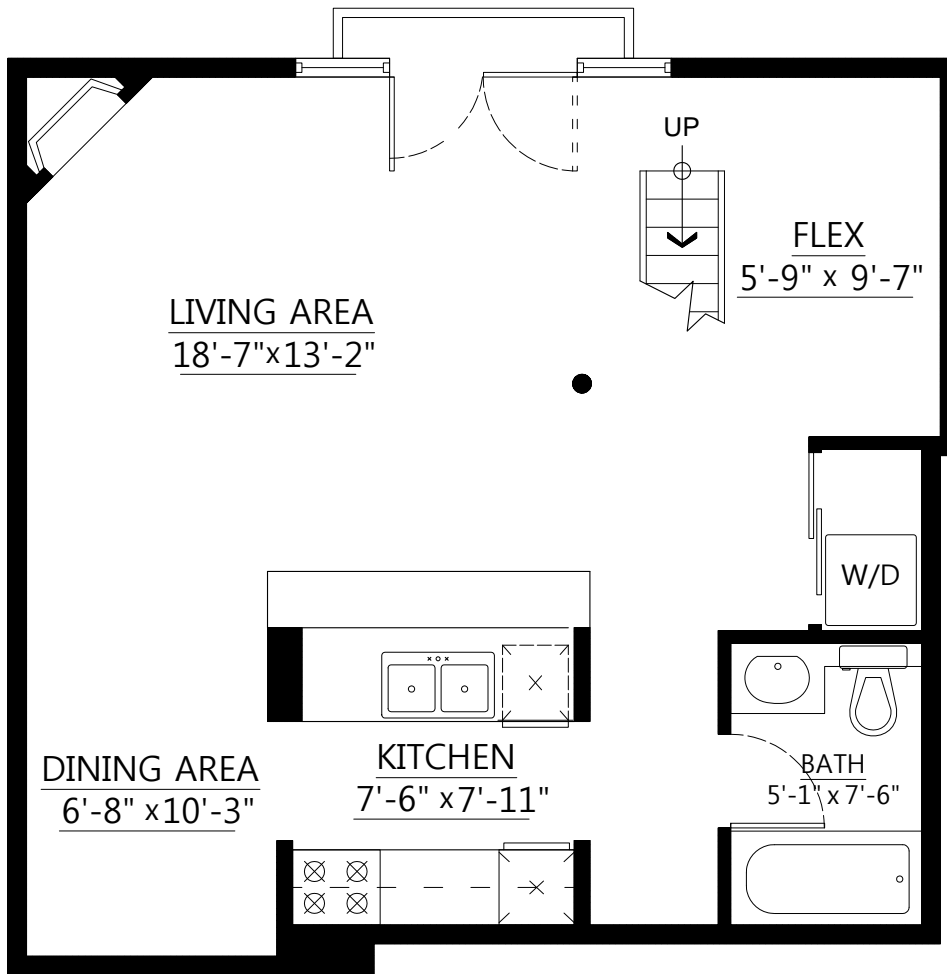

Main Floor:	599 sq.ft
Upper Floor:	344 sq.ft
<b>Total</b>	<b>943 sq.ft.</b>
Balcony	11 sq.ft

Main Floor Plan  
 Floor Area: 599 sq.ft.

Upper Floor Plan  
 Floor Area: 344 sq.ft.