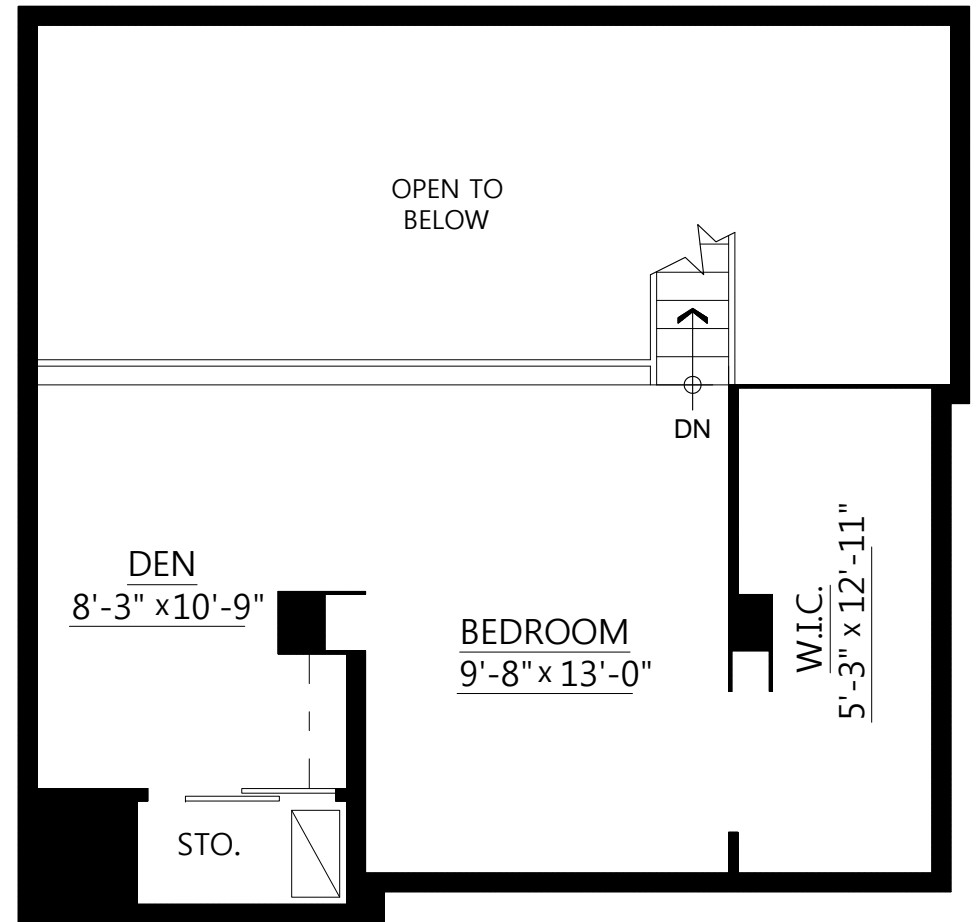

Main Floor:	599 sq.ft
Upper Floor:	344 sq.ft
<b>Total</b>	<b>943 sq.ft.</b>
Balcony	11 sq.ft

Main Floor Plan  
 Floor Area: 599 sq.ft.

Upper Floor Plan  
 Floor Area: 344 sq.ft.