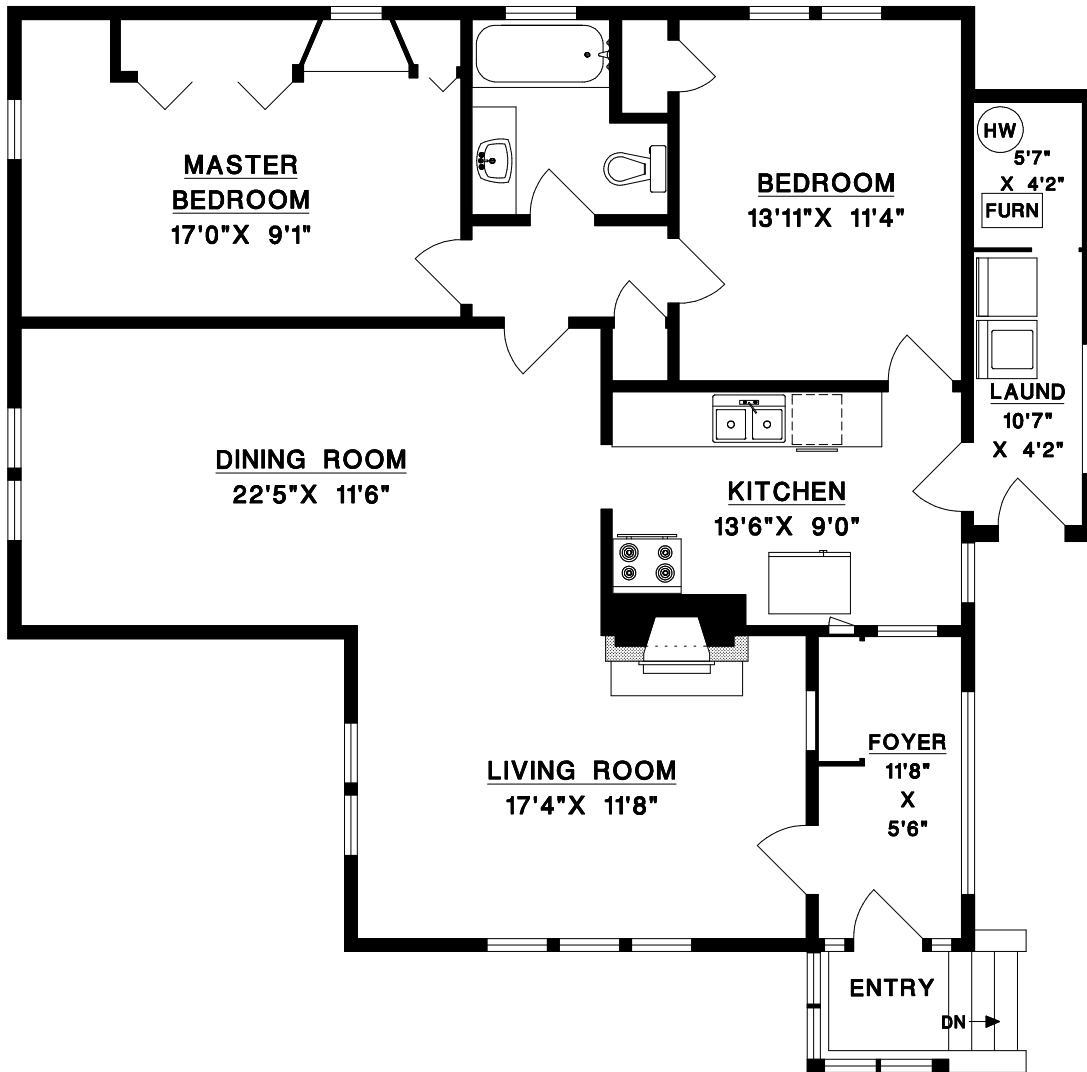

4884 - 62ND STREET
DELTA, BC

MAIN AREA 1287 SQFT

MEASURE MASTERS
RICHMOND / DELTA
(604) 948-1888
S89 SEP 20 / 10