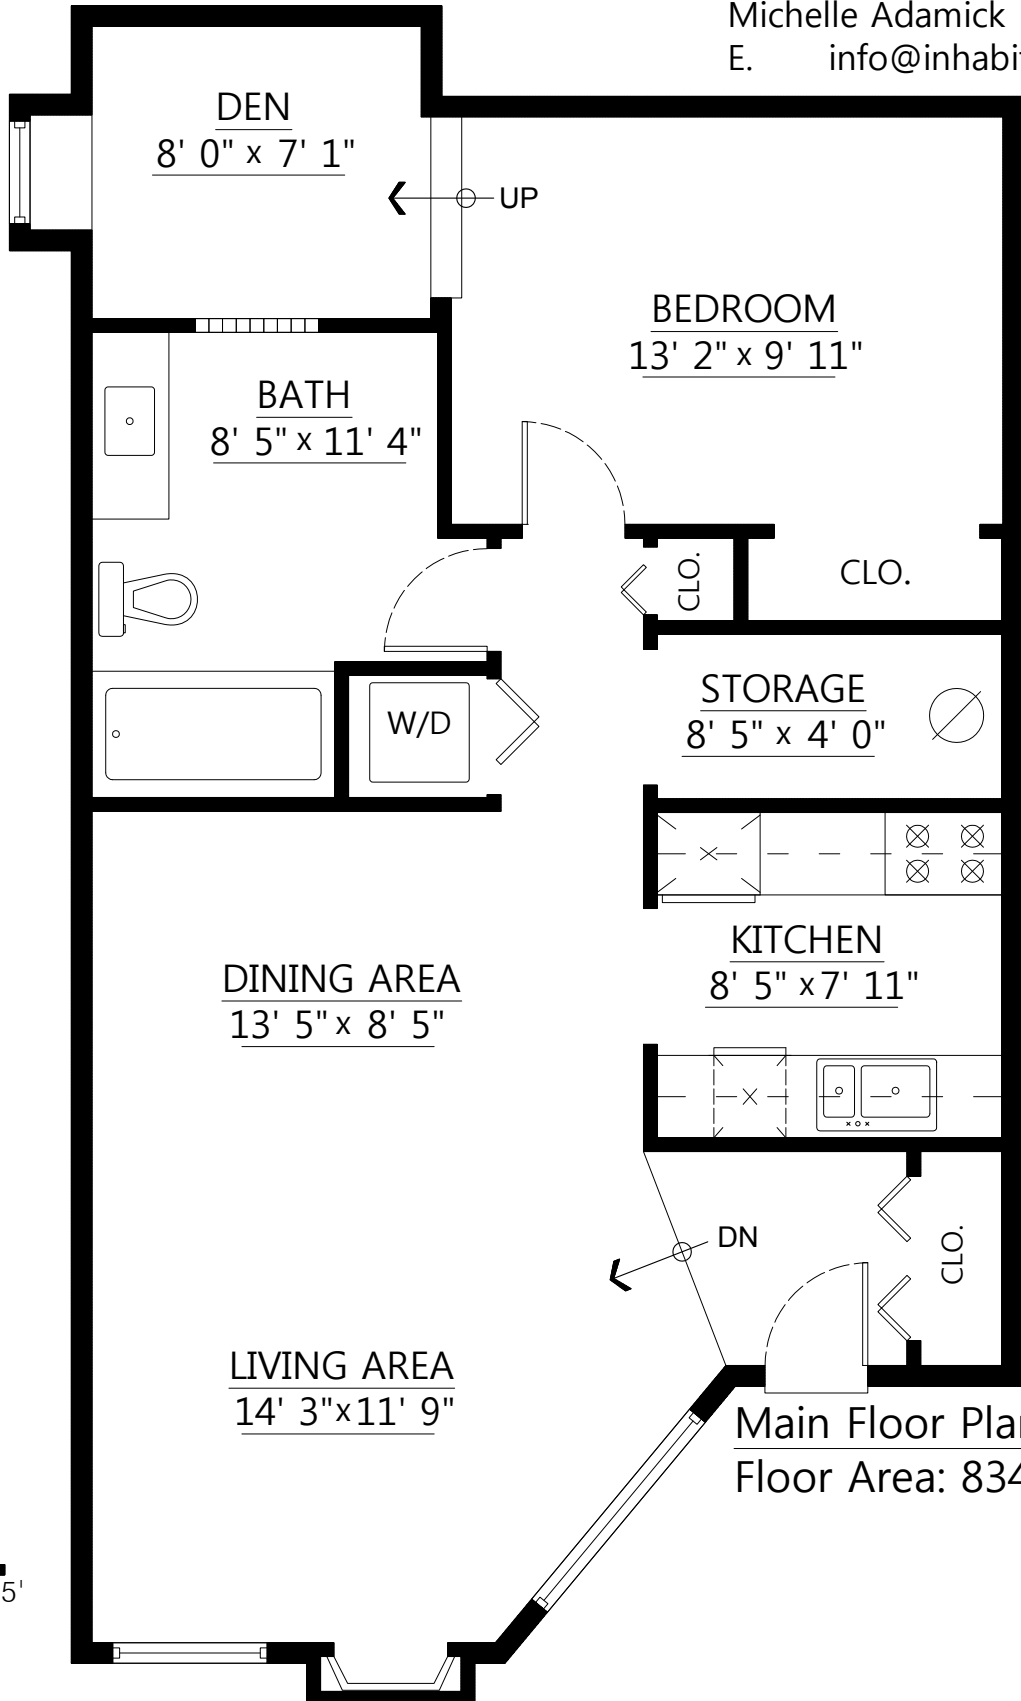

17-1350 W 6th Ave.
Vancouver, B.C.

Main Floor: 834 sq.ft

INHABITVANCOUVER.COM
DISTINCTIVE VANCOUVER REAL ESTATE

Steve Gillespie C.604.376.1458
Michelle Adamick C.604.647.6667
E. info@inhabitvancouver.com

Main Floor Plan
Floor Area: 834 sq.ft.