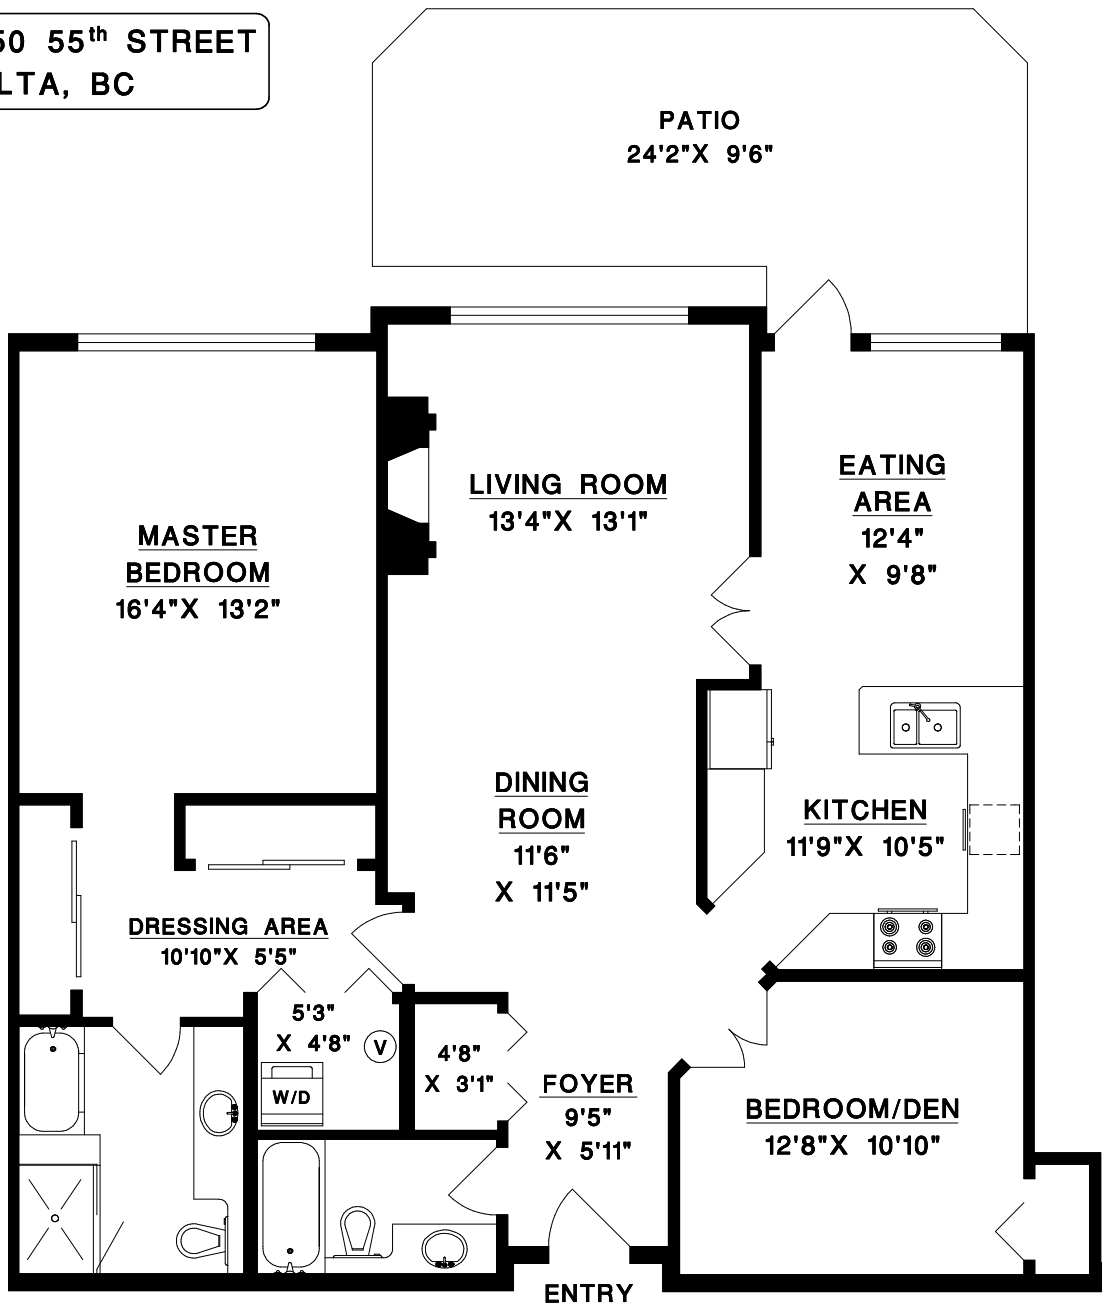

#103 - 1250 55th STREET
 DELTA, BC

UNIT AREA 1332 SQFT

PATIO 250 SQFT

NOTE: AREA MEASUREMENT IS TO CENTRE OF ALL WALLS