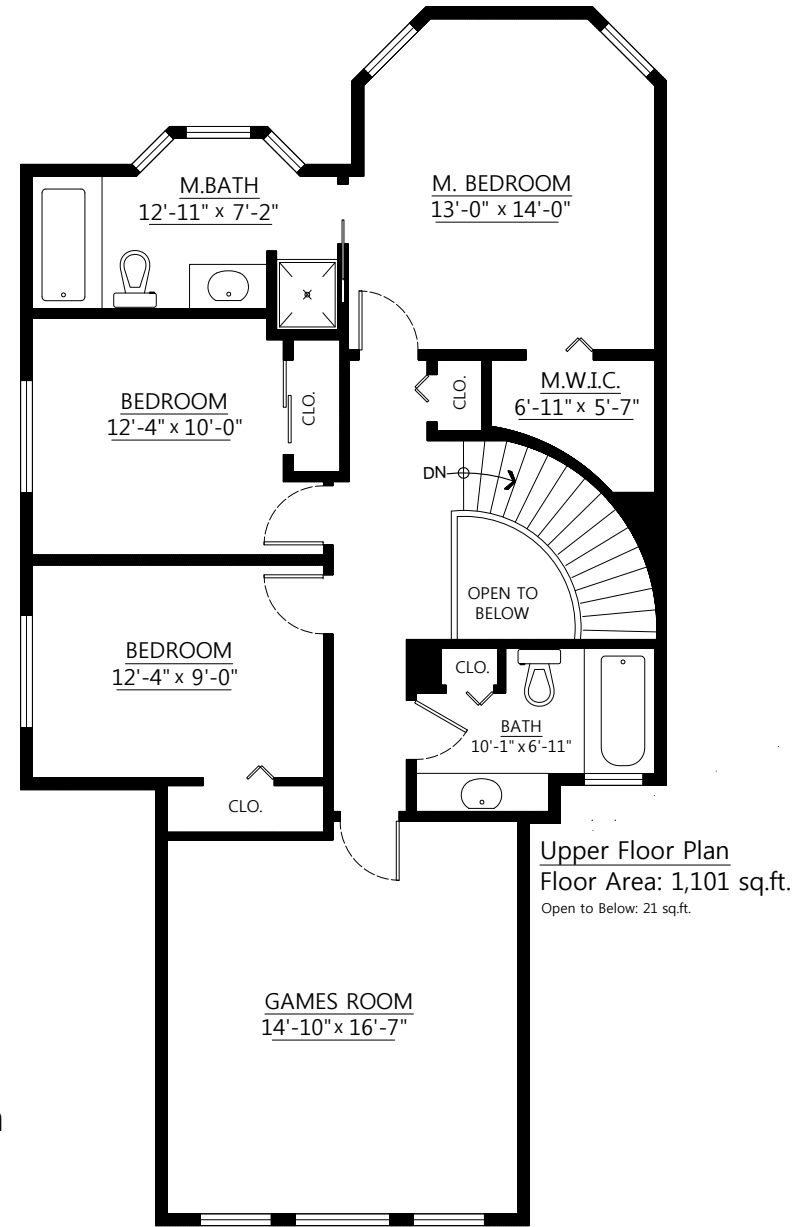

16425 Glenside Court
Surrey, B.C.

Main Floor: 1,190 sq. ft
Upper Floor: 1,101 sq. ft
Total: 2,292 sq. ft
Garage: 439 sq. ft

Paul Albrighton
604-315-5574
Macdonald Realty
paul@albrighton.ca
www.albrighton.ca