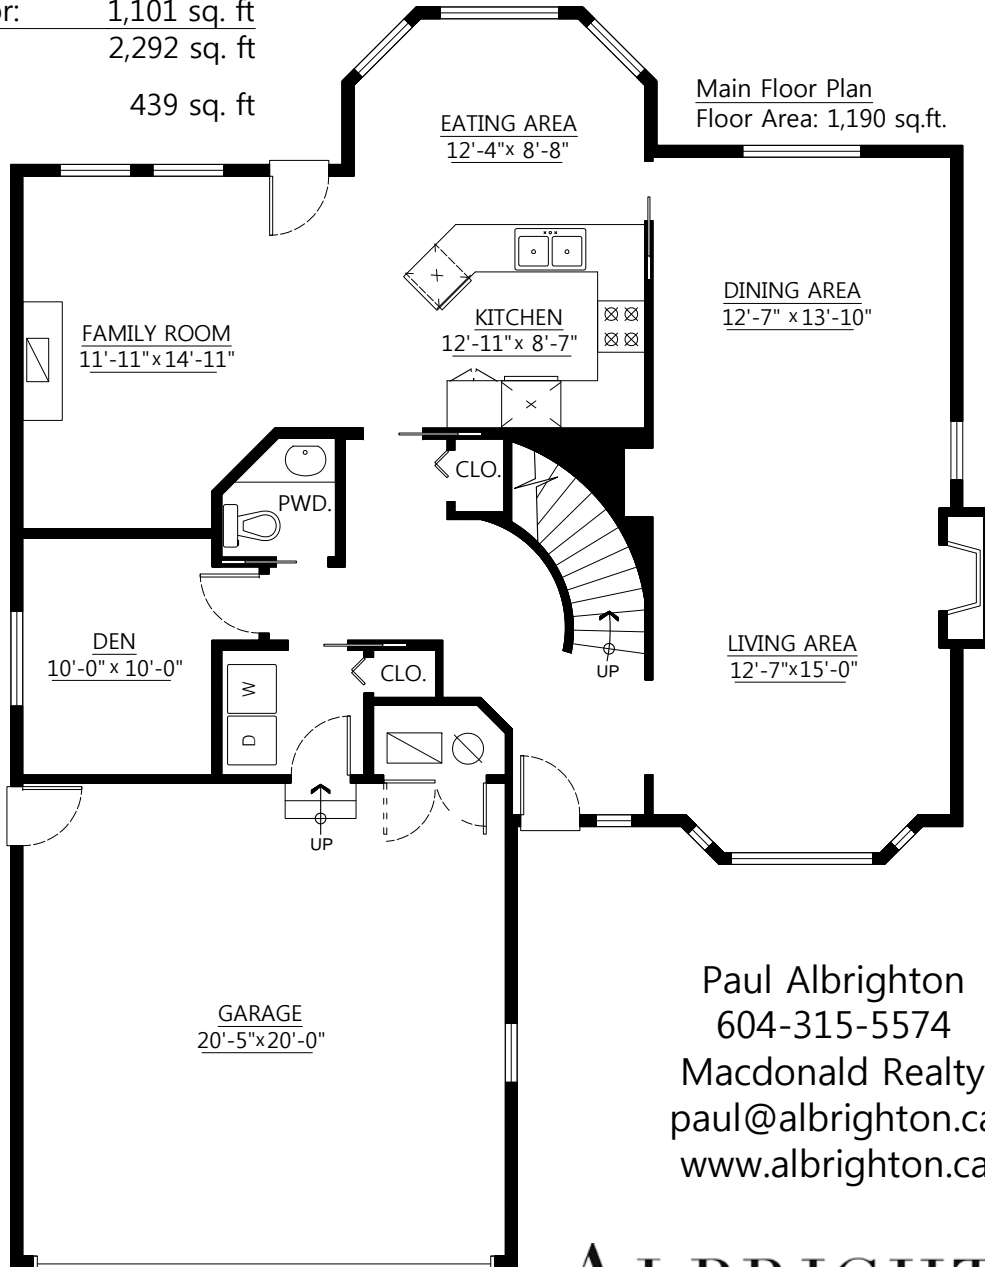

16425 Glenside Court
Surrey, B.C.

Main Floor: 1,190 sq. ft
Upper Floor: 1,101 sq. ft
Total: 2,292 sq. ft
Garage: 439 sq. ft

Paul Albrighton
604-315-5574
Macdonald Realty
paul@albrighton.ca
www.albrighton.ca