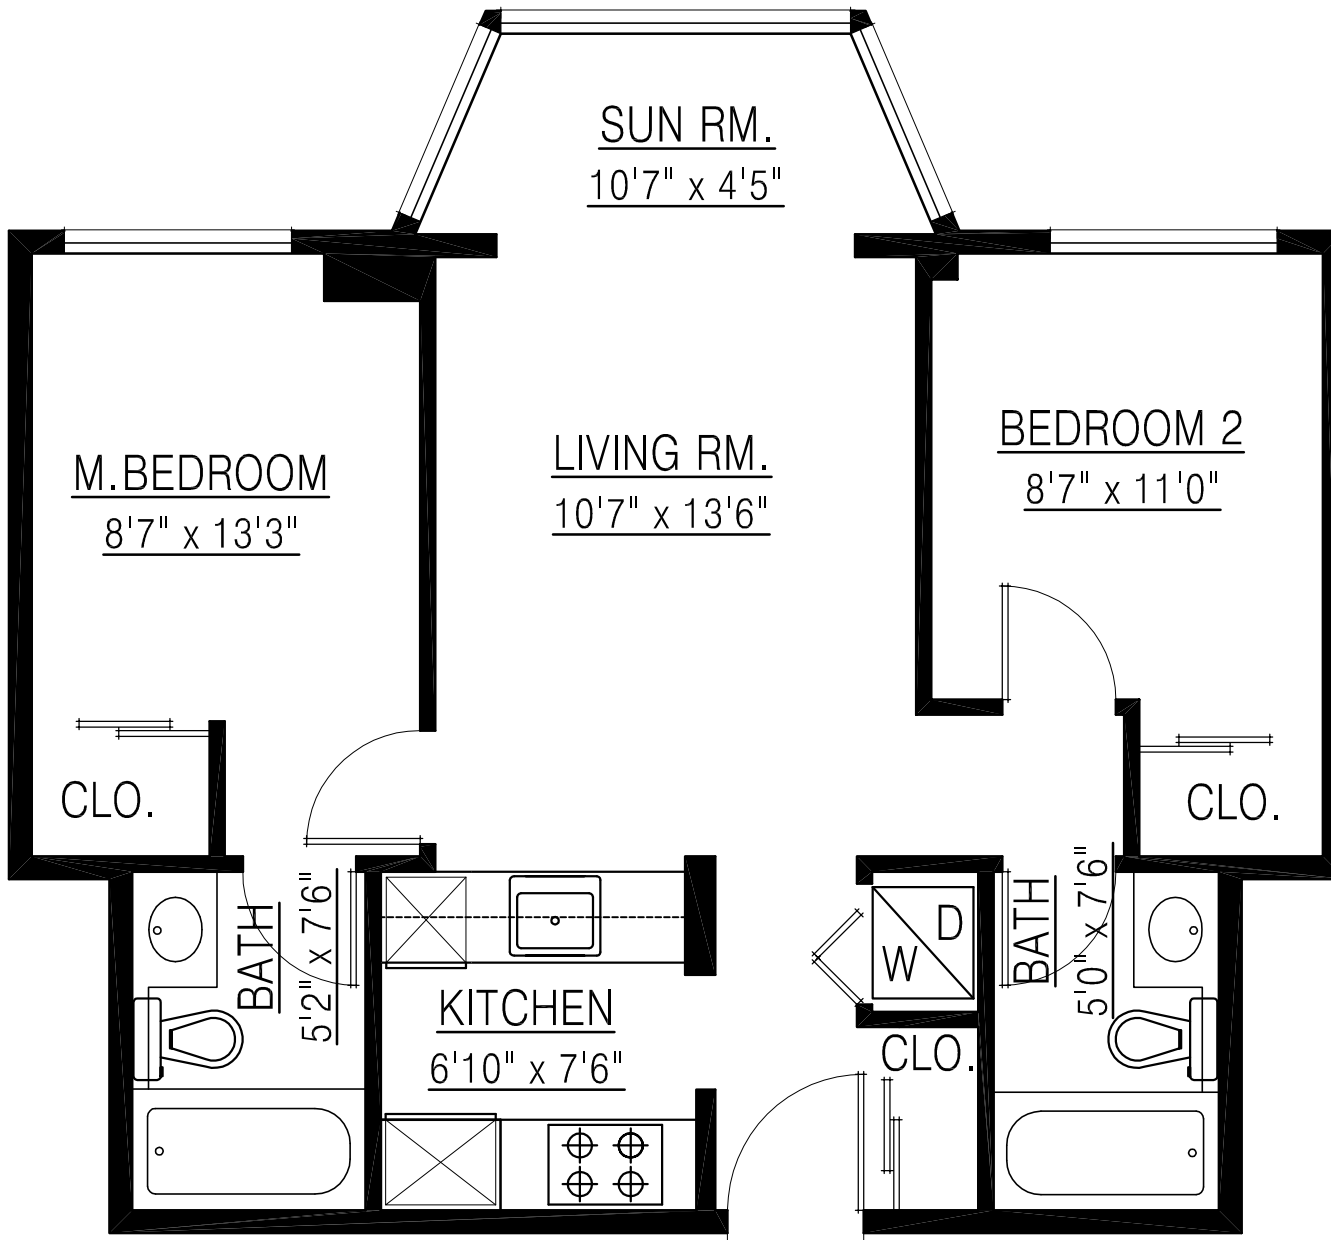

INHABITVANCOUVER.COM

Steve Gillespie C.604.376.1458

Michelle Adamick C.604.647.6667

E. info@inhabitvancouver.com

**1501-1188 Howe St.
Vancouver, BC**

Main Floor: 665 sq. ft.

MAIN FLOOR PLAN

FLOOR AREA: 665 sq.ft.