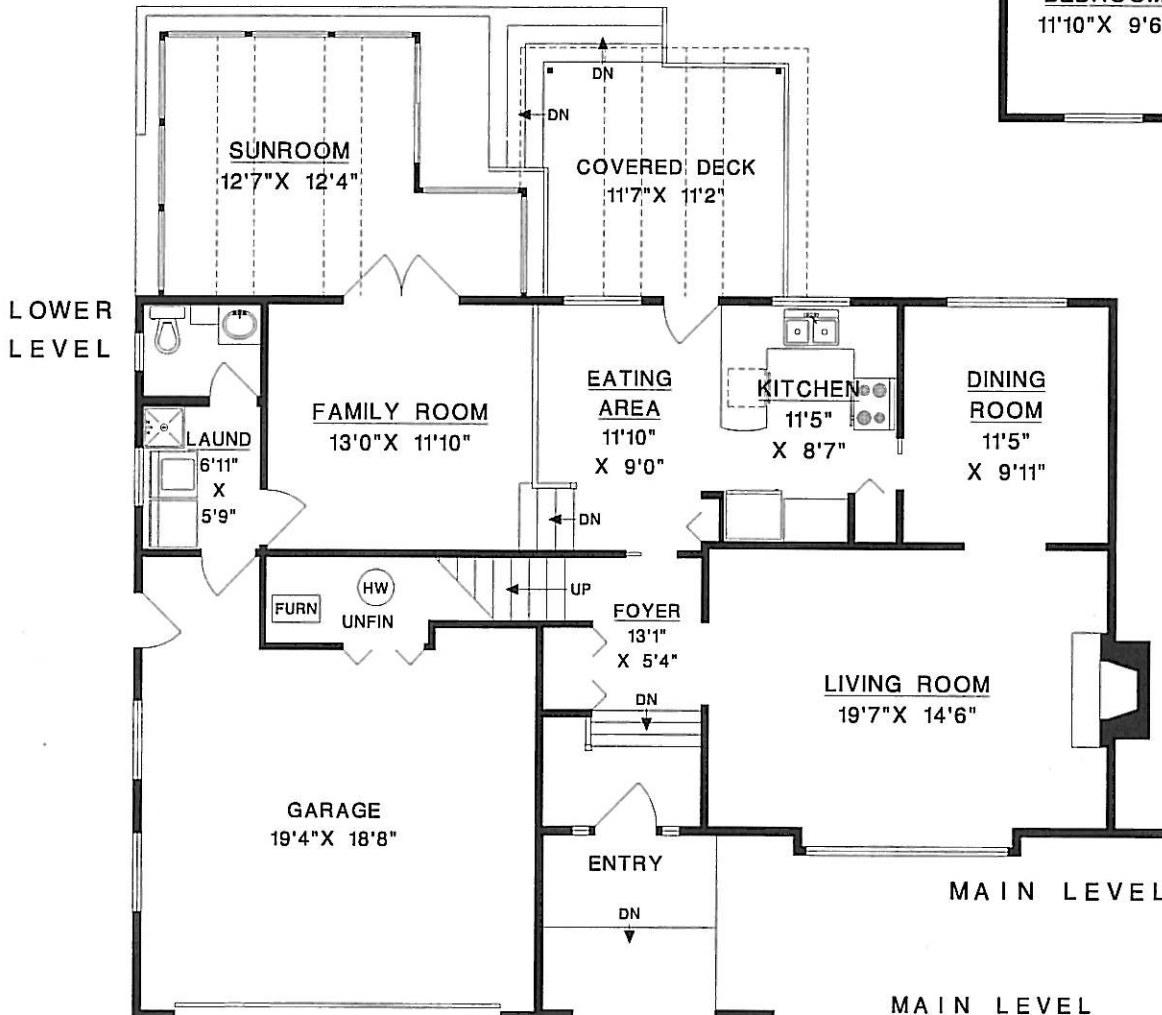

LOWER LEVEL

MAIN LEVEL

MAIN LEVEL	705	SQFT
UPPER LEVEL	729	SQFT
LOWER LEVEL	359	SQFT
TOTAL	1793	SQFT

SUNROOM	192	SQFT
GARAGE	392	SQFT
DECK (& STAIRS)	174	SQFT