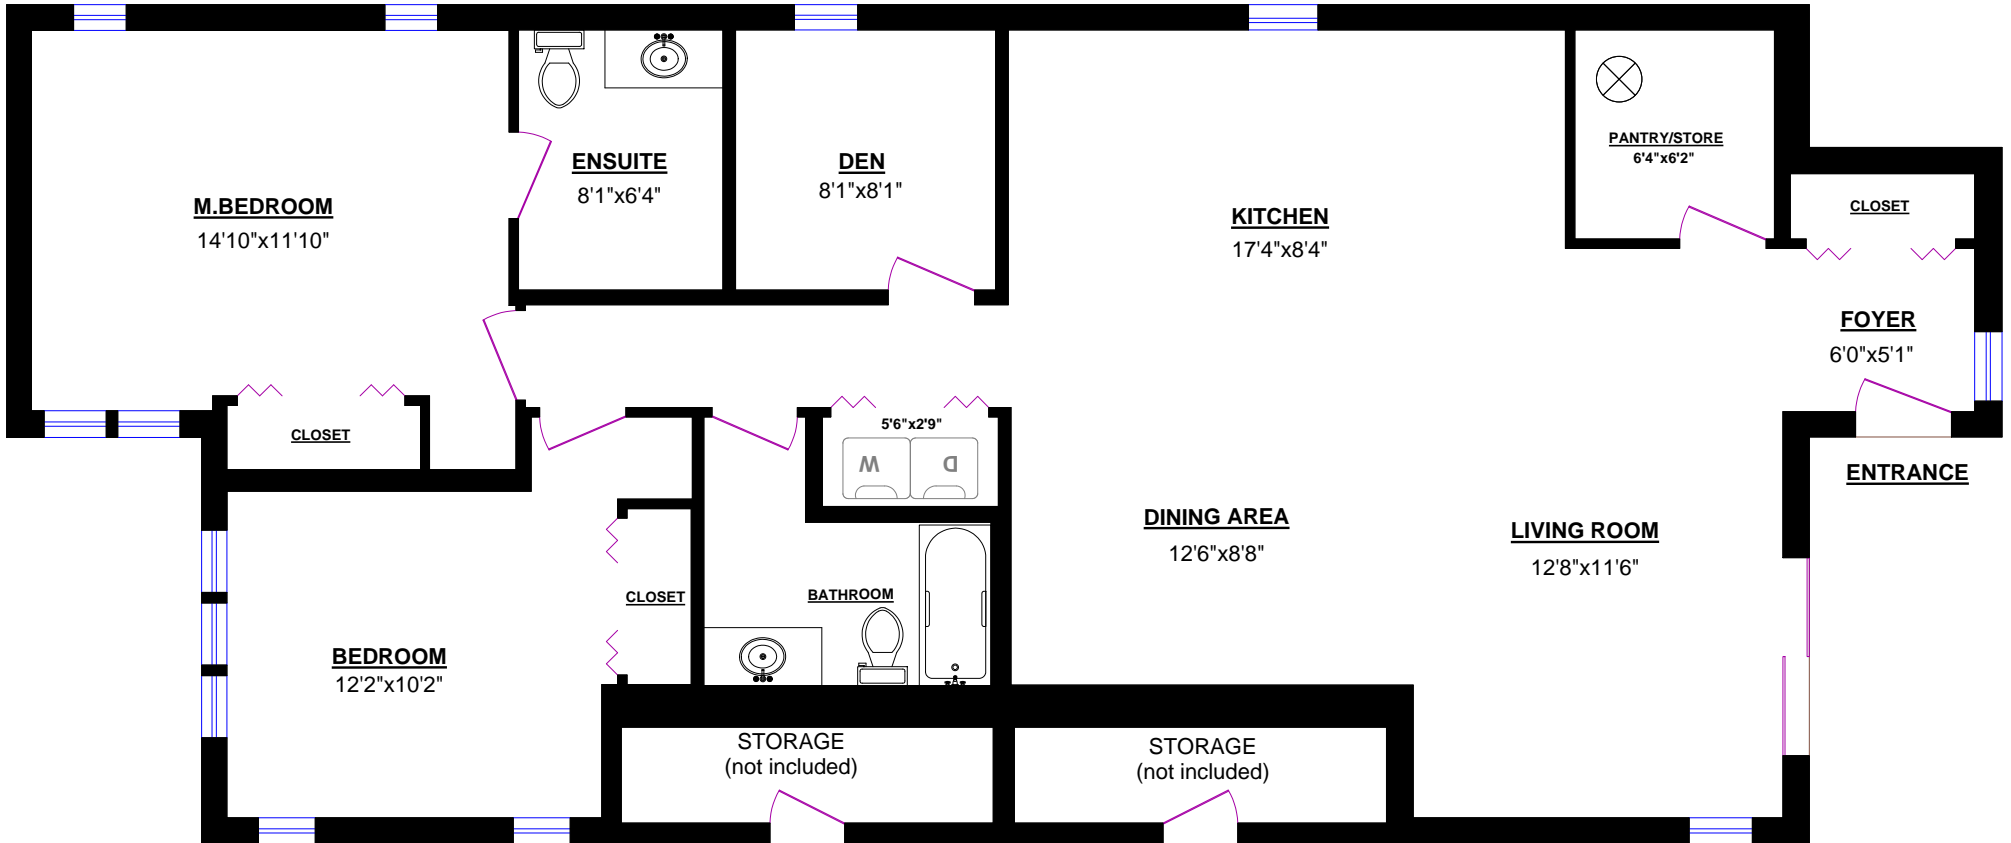

2305 MCLEAN DRIVE, VANCOUVER

TOTAL*: 1,352 sq.ft.

© Vancouver Realty Support Group Inc.
(604) 761-7919
www.realtorsupport.com
www.floorplansvancouver.com

* Measured to exterior of walls and to the middle of the common walls
* These measurements are not taken from the Strata Plan.
* All room dimensions are approximate