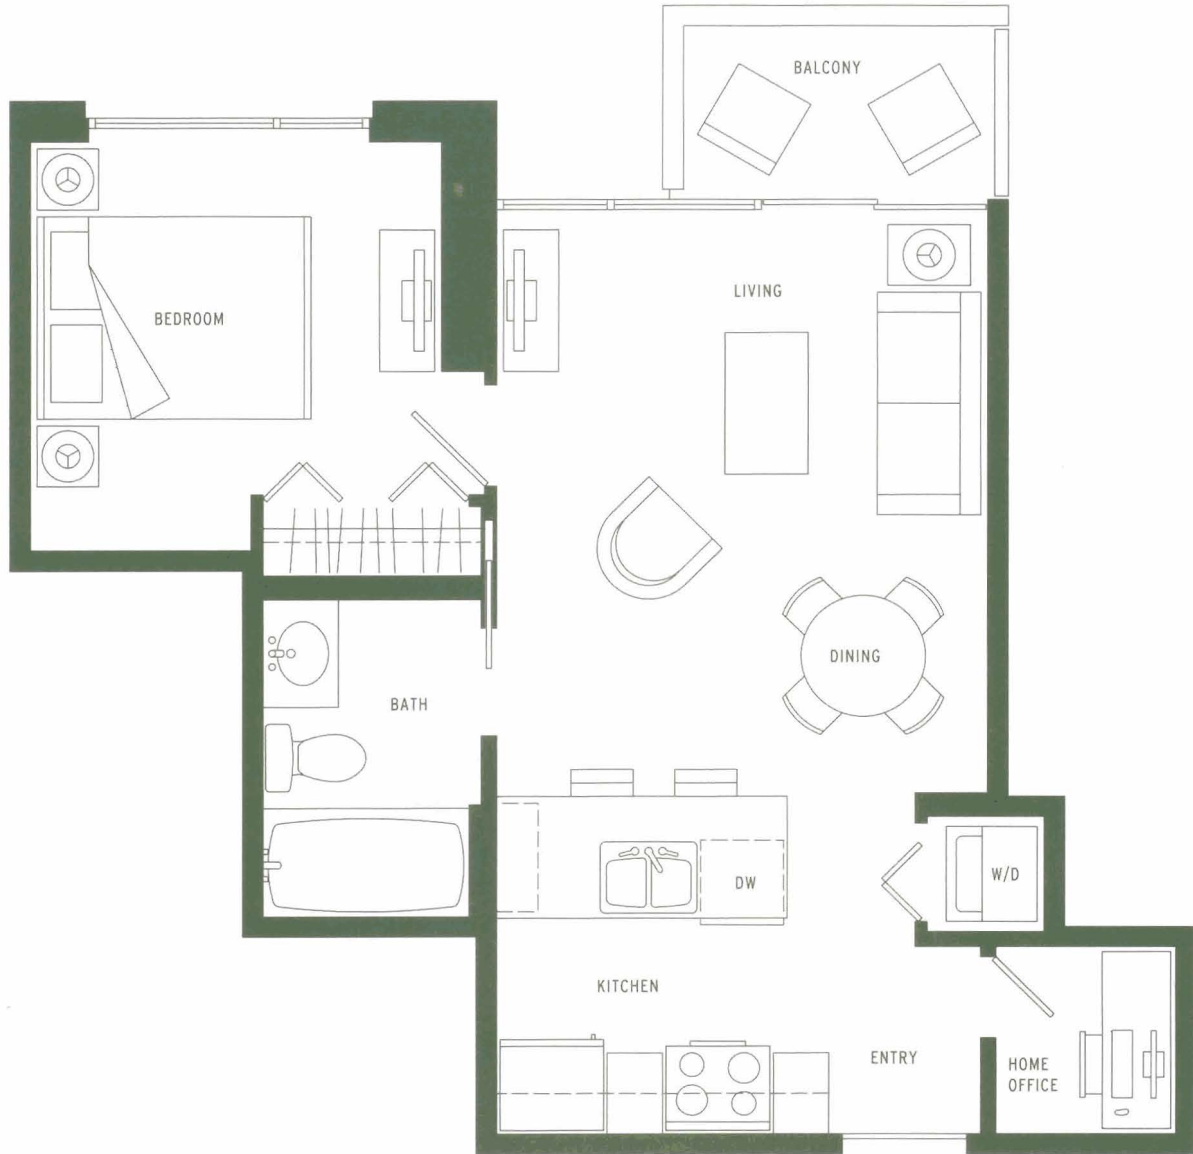

## ONE BEDROOM + HOME OFFICE

Plan D

505 - 506 sq ft

Dimensions, sizes, specifications, layouts and materials are approximate only and subject to change without notice. E. & O.E.