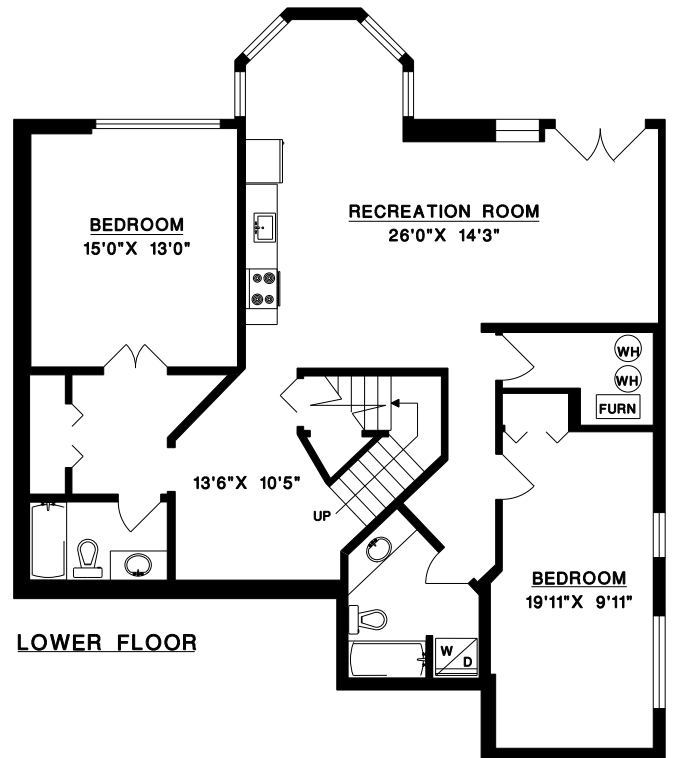

# RINA BROWN

Tel: 604-990-1387

D E X T E R   A S S O C I A T E S

981 BELVEDERE DRIVE  
NORTH VANCOUVER

MAIN FLOOR 1,491 SQ.FT.  
UPPER FLOOR 1,170 SQ.FT.  
LOWER FLOOR 1,474 SQ.FT.

TOTAL 4,135 SQ.FT.

GARAGE 466 SQ.FT.

UPPER FLOOR

MAIN FLOOR

LOWER FLOOR