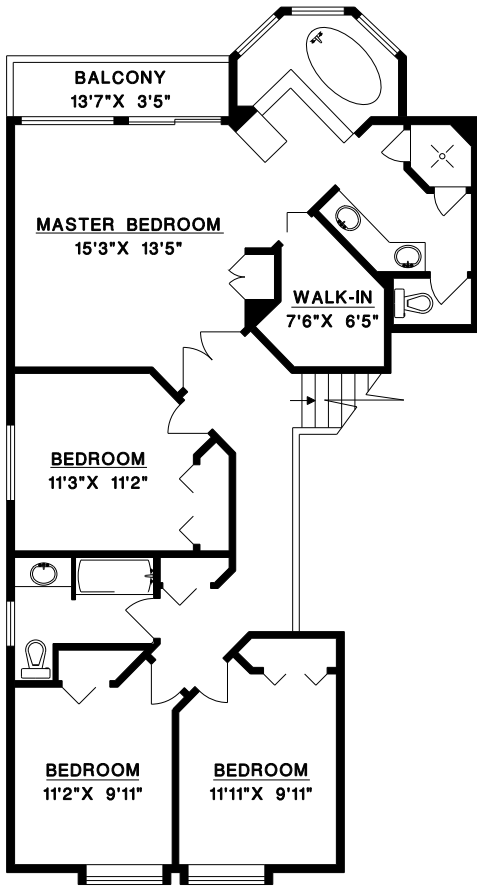

# RINA BROWN

Tel: 604-990-1387

D E X T E R   A S S O C I A T E S

981 BELVEDERE DRIVE  
NORTH VANCOUVER

MAIN FLOOR 1,491 SQ.FT.  
UPPER FLOOR 1,170 SQ.FT.  
LOWER FLOOR 1,474 SQ.FT.

TOTAL 4,135 SQ.FT.

GARAGE 466 SQ.FT.

UPPER FLOOR

MAIN FLOOR

LOWER FLOOR