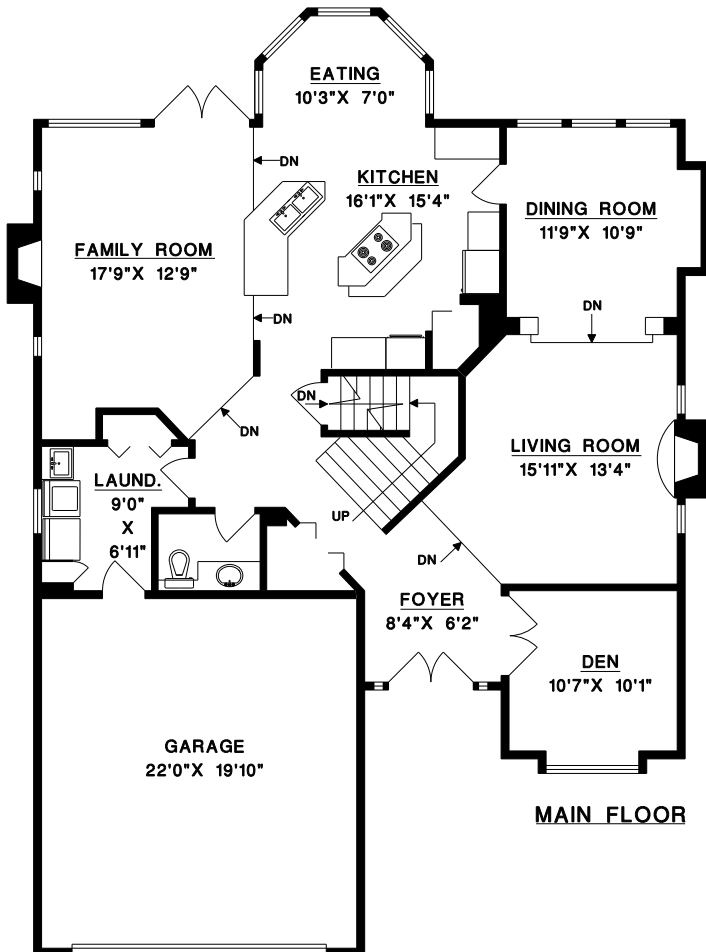

# RINA BROWN

Tel: 604-990-1387

D E X T E R   A S S O C I A T E S

981 BELVEDERE DRIVE  
NORTH VANCOUVER

MAIN FLOOR 1,491 SQ.FT.  
UPPER FLOOR 1,170 SQ.FT.  
LOWER FLOOR 1,474 SQ.FT.

TOTAL 4,135 SQ.FT.

GARAGE 466 SQ.FT.

UPPER FLOOR

MAIN FLOOR

LOWER FLOOR