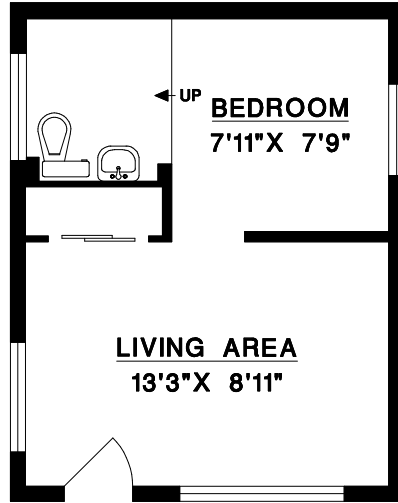

Regency Realty Ltd.

TERI STEELE

604 897-2010

teri@teristeele.com

GUEST HOUSE

MAIN HOUSE

**1685 FARRELL CRESCENT
TSAWWASSEN, BC**

MAIN HOUSE 824 SQFT

GUEST HOUSE 261 SQFT

MEASURE MASTERS[™]
RICHMOND/DELTA
(604) 948-1888

1685FARR S84 APR 12/10