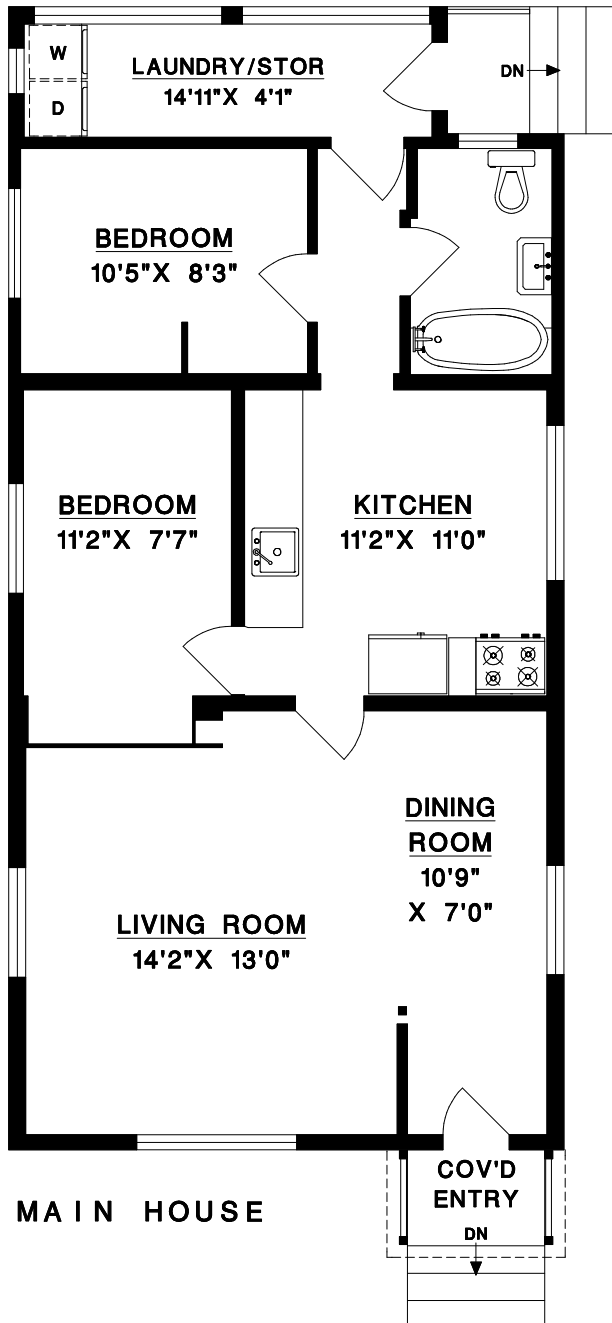

Regency Realty Ltd.

TERI STEELE

604 897-2010

teri@teristeele.com

GUEST HOUSE

MAIN HOUSE

**1685 FARRELL CRESCENT
TSAWWASSEN, BC**

MAIN HOUSE 824 SQFT

GUEST HOUSE 261 SQFT

MEASURE MASTERS[™]
RICHMOND/DELTA
(604) 948-1888

1685FARR S84 APR 12/10