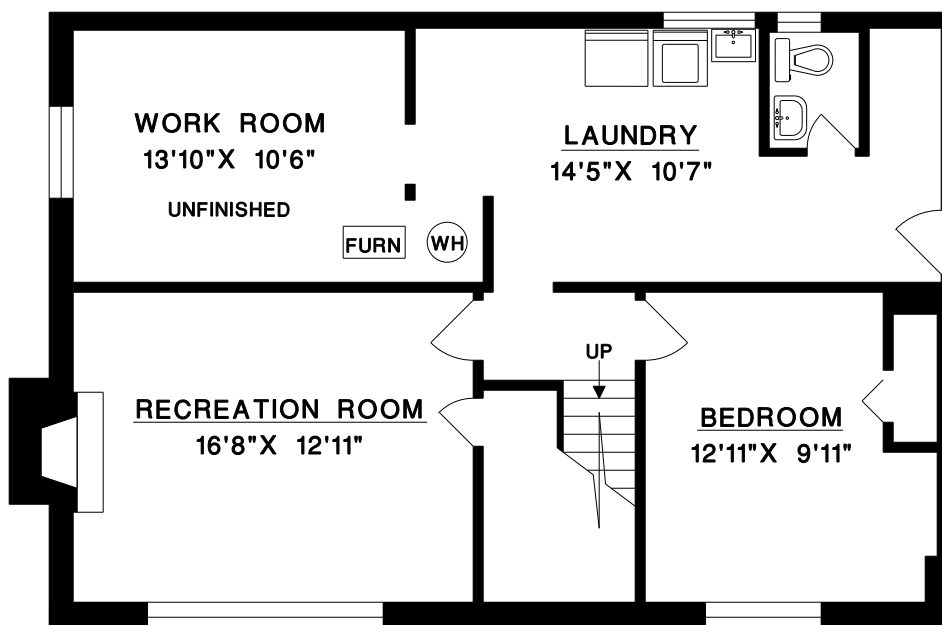

4030 RUBY AVENUE
NORTH VANCOUVER

RINA BROWN

Tel: 604-990-1387

D E X T E R A S S O C I A T E S

MAIN FLOOR 1,405 SQ.FT.
*LOWER FLOOR 935 SQ.FT.

TOTAL 2,340 SQ.FT.

*INCLUDES UNFINISHED AREA

MAIN FLOOR

LOWER FLOOR

MEASURE MASTERS
Floor Planning & Site Prep Service
604-929-8229

MEASURED MAR/2010
FILE: 1729-17