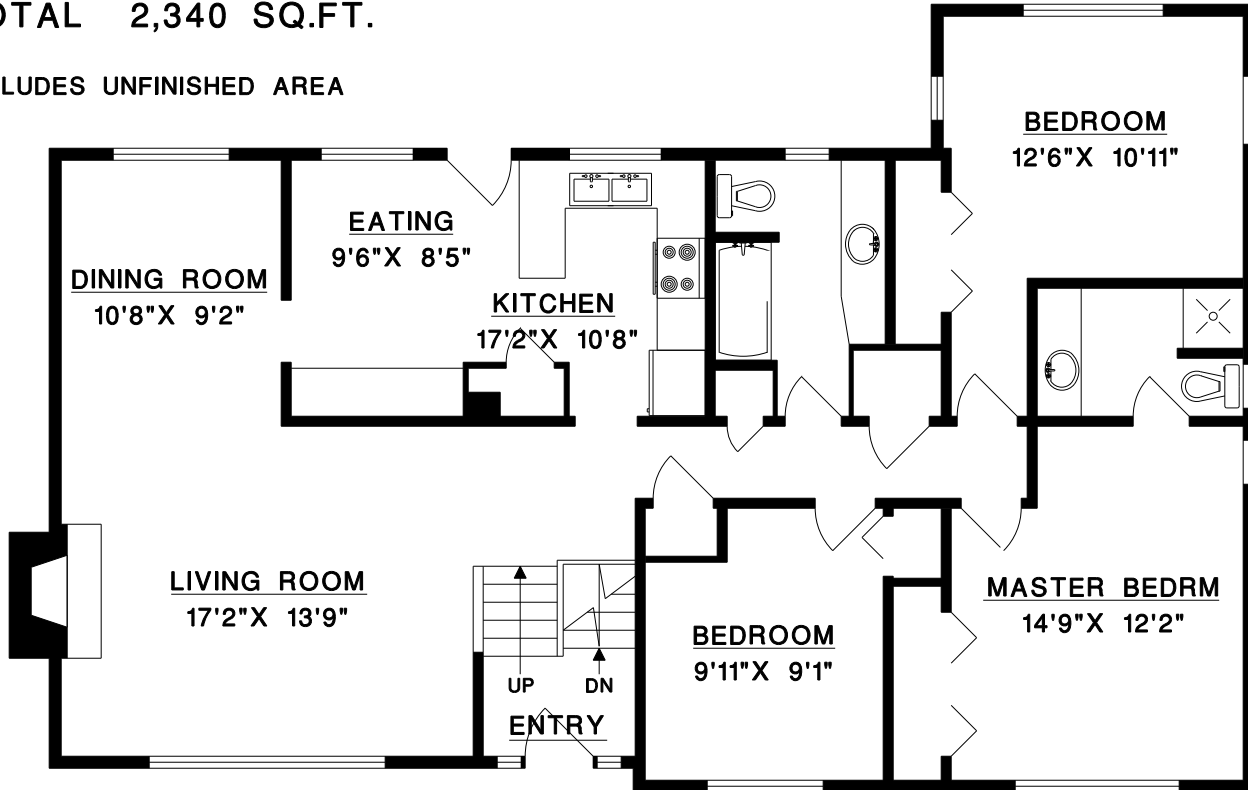

4030 RUBY AVENUE
NORTH VANCOUVER

RINA BROWN

Tel: 604-990-1387

D E X T E R A S S O C I A T E S

MAIN FLOOR 1,405 SQ.FT.
*LOWER FLOOR 935 SQ.FT.

TOTAL 2,340 SQ.FT.

*INCLUDES UNFINISHED AREA

MAIN FLOOR

LOWER FLOOR

MEASURE MASTERS
Floor Planning & Site Prep Service
604-929-8229

MEASURED MAR/2010
FILE: 1729-17