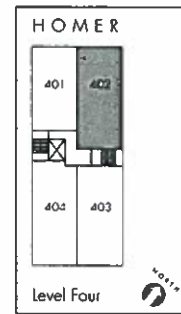

1180 HOMER

PLAN F

2 BEDROOMS

1,355 SQUARE FEET

Dimensions, sizes, specifications, layouts and materials are approximate only and subject to change without notice. E.&O.E.