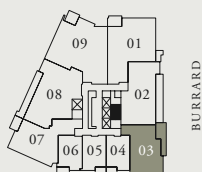

WEST CORDOVA

LOWER LEVELS 24, 26, 28, 30

DIMENSIONS, SIZES, SPECIFICATIONS, LAYOUTS AND MATERIALS ARE APPROXIMATE ONLY AND SUBJECT TO CHANGE WITHOUT NOTICE. E.G.O.E.

2 BEDROOM + DEN

LOWER LIVING: 1416 SF
 UPPER LIVING: 891 SF