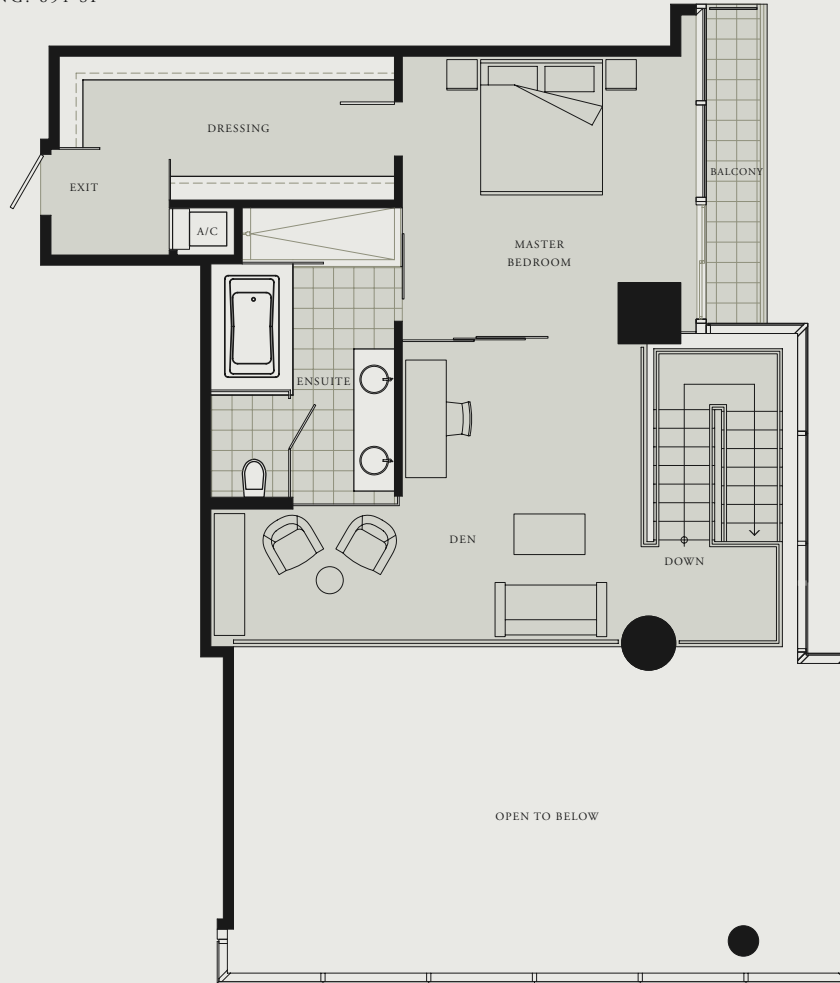

2 BEDROOM + DEN

LOWER LIVING: 1416 SF
 UPPER LIVING: 891 SF

LOWER LIVING

THE ESTATES KITCHEN
 Featuring Boffi cabinetry from Italy

- 1 Sub-Zero wine cooler/refrigeration drawers
- 2 Sub-Zero refrigerator
- 3 Miele dishwasher
- 4 Miele gas cooktop
- 5 Miele microwave/speed oven (above)
- 6 Miele wall oven (below)
- 7 Miele built-in coffee machine
- 8 Schmalenbach glass sliding walls

WEST CORDOVA

LOWER LEVELS 24, 26, 28, 30

DIMENSIONS, SIZES, SPECIFICATIONS, LAYOUTS AND MATERIALS ARE APPROXIMATE ONLY AND SUBJECT TO CHANGE WITHOUT NOTICE. E.G.O.E.

2 BEDROOM + DEN

LOWER LIVING: 1416 SF
 UPPER LIVING: 891 SF