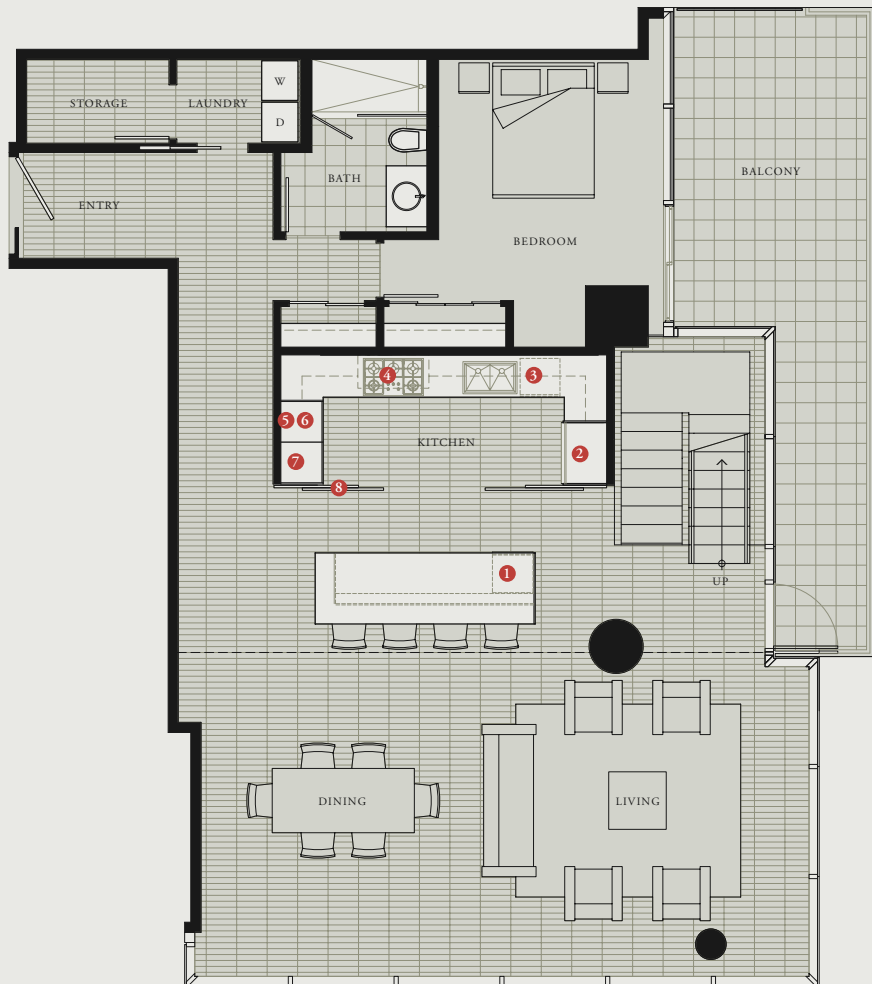

2 BEDROOM + DEN

LOWER LIVING: 1416 SF
 UPPER LIVING: 891 SF

LOWER LIVING

THE ESTATES KITCHEN
 Featuring Boffi cabinetry from Italy

- 1 Sub-Zero wine cooler/refrigeration drawers
- 2 Sub-Zero refrigerator
- 3 Miele dishwasher
- 4 Miele gas cooktop
- 5 Miele microwave/speed oven (above)
- 6 Miele wall oven (below)
- 7 Miele built-in coffee machine
- 8 Schmalenbach glass sliding walls

WEST CORDOVA

LOWER LEVELS 24, 26, 28, 30

DIMENSIONS, SIZES, SPECIFICATIONS, LAYOUTS AND MATERIALS ARE APPROXIMATE ONLY AND SUBJECT TO CHANGE WITHOUT NOTICE. E.G.O.E.

2 BEDROOM + DEN

LOWER LIVING: 1416 SF
 UPPER LIVING: 891 SF