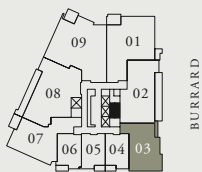

WEST CORDOVA

THE ESTATES KITCHEN
Featuring Boffi cabinetry from Italy

1. 1 Sub-Zero wine cooler/refrigeration drawers
2. 2 Sub-Zero refrigerator
3. 3 Miele dishwasher
4. 4 Miele gas cooktop
5. 5 Miele microwave/speed oven (above)
6. 6 Miele wall oven (below)
7. 7 Miele built-in coffee machine
8. 8 Schmalenbach glass sliding walls

DIMENSIONS, SIZES, SPECIFICATIONS, LAYOUTS AND MATERIALS ARE APPROXIMATE ONLY AND SUBJECT TO CHANGE WITHOUT NOTICE. E.S.O.E.