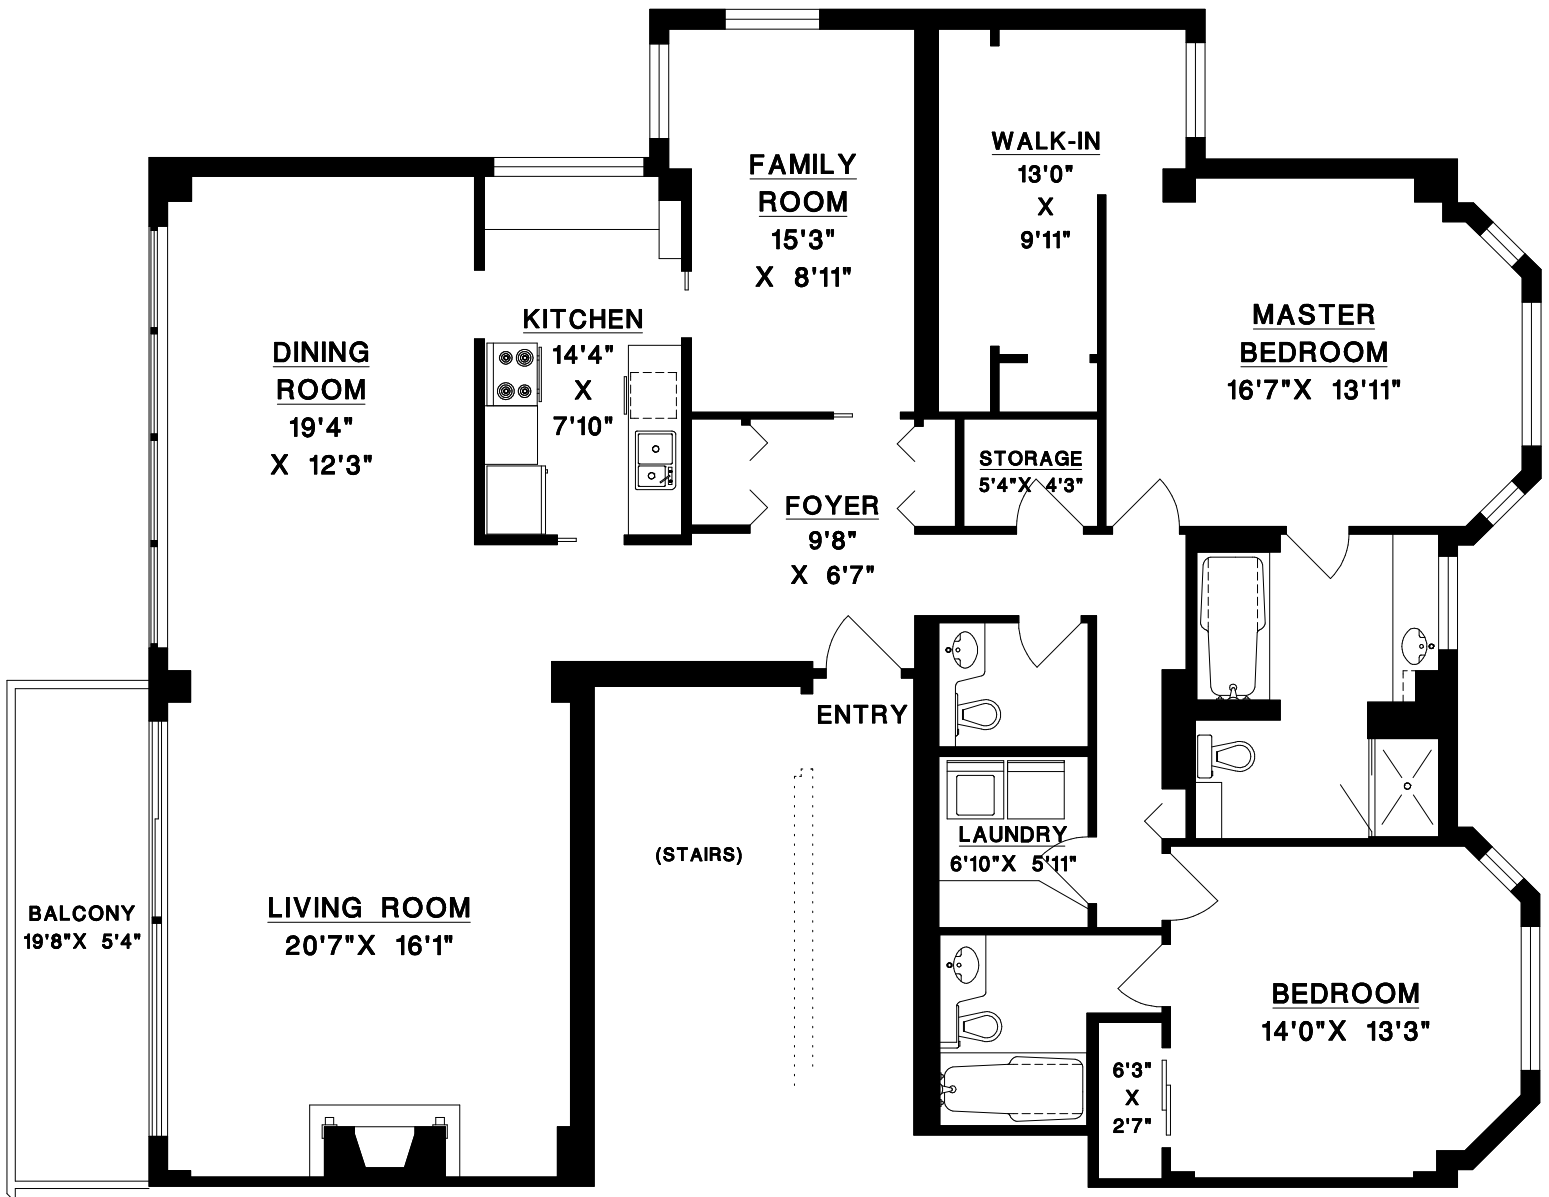

#603 - 1350 VIEW CRESCENT  
TSAWWASSEN, BC

UNIT AREA 2001 SQFT

BALCONY 115 SQFT

NOTE: AREA MEASUREMENT IS TO CENTRE OF ALL WALLS

**MEASURE MASTERS**  
RICHMOND / DELTA  
(604) 948-1888

1350#603 S92 FEB 23/10