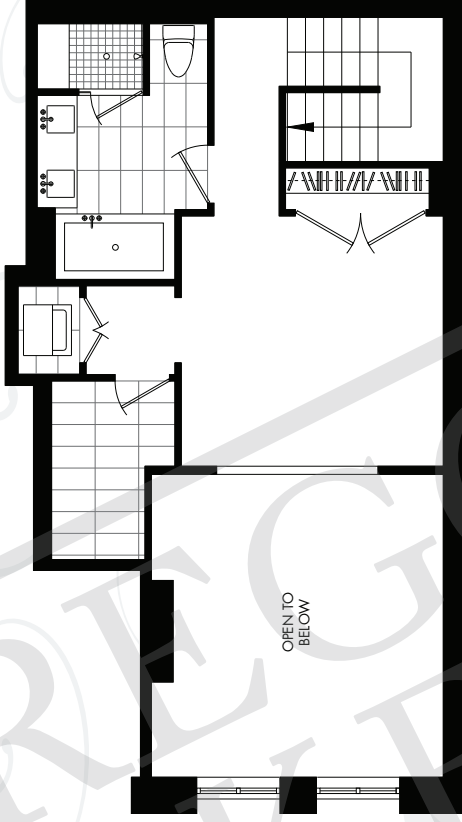

1241 HOMER

MAIN FLOOR

SECOND FLOOR

MAIN FLOOR

SECOND FLOOR

NORTH

SUITE 104
CITYHOME B

1 BEDROOM
978 SQUARE FEET

Dimensions, sizes, specifications, layout and materials are approximate only and subject to change without notice. E.A.O.E.