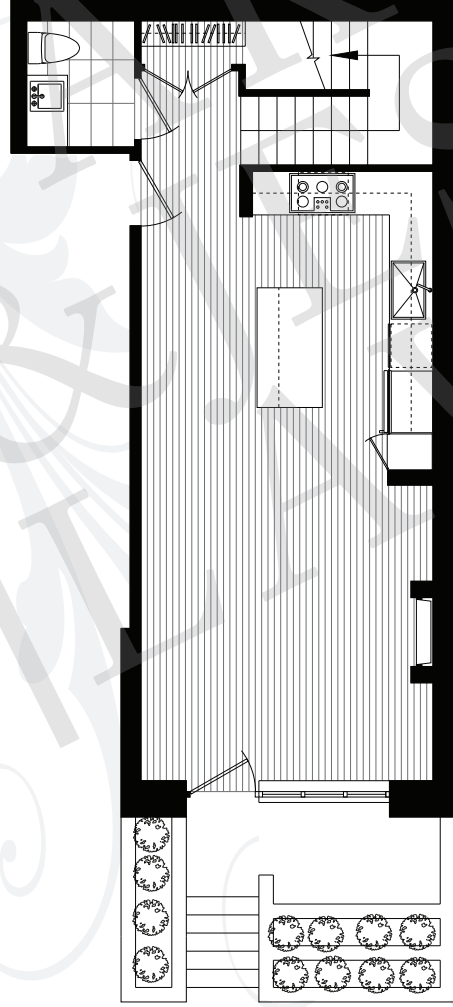

1241 HOMER

MAIN FLOOR

SECOND FLOOR

MAIN FLOOR

SECOND FLOOR

NORTH

SUITE 104
CITYHOME B

1 BEDROOM
978 SQUARE FEET

Dimensions, sizes, specifications, layout and materials are approximate only and subject to change without notice. E.A.O.E.