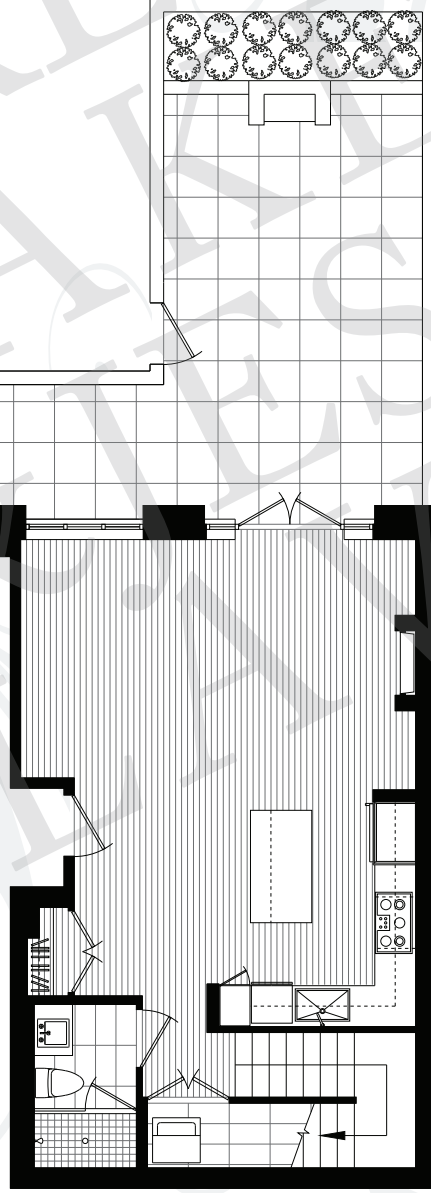

1241 HOMER

MAIN FLOOR

SECOND FLOOR